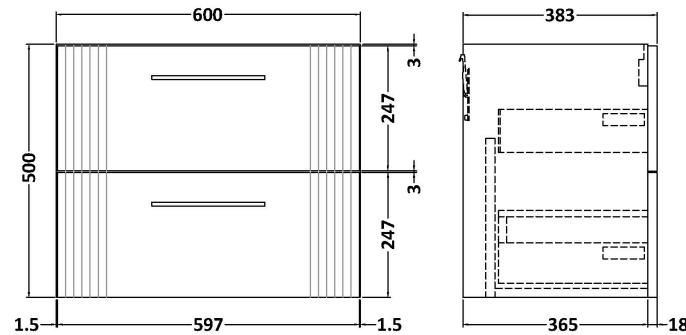

Sales Code: DPF893A

Description: 600 W/H 2-Drawer Vanity & Basin 1

Packaging Details

Barcode: 5056462675992

Sales Code: FLT893

Description: 600 W/H 2-Drawer Unit

Product Dimensions

Height (mm):	500
Width (mm):	600
Depth (mm):	383
Nett Weight (kg):	22.5

Packaging Dimensions

Height (mm):	520
Width (mm):	620
Depth (mm):	405
Gross Weight (kg):	23

Packaging Data

Box Colour:	Brown Cardboard Box - Printed
Box Qty:	0
Label Size:	0 x 0
Label Colour:	Not Applicable
Label Qty:	0

Outer Box Dimensions (If Applicable)

Height (mm):	
Width (mm):	
Depth (mm):	
Gross Weight (kg):	
Barcode:	5056462655512

Product Details

Country of Origin:	China
Fitting Instruction:	No
CE Certification:	
FSC Certified Materials:	Yes
Colour:	Satin Green
Construction Method:	Cam & Wood Dowel
Construction Type:	Rigid
Cabinet Finish:	MFC Painted Gloss
Fascia Finish:	Mdf Painted Gloss
Cabinet Thickness (mm):	16
Fascia Thickness (mm):	18
Drawer Included:	Yes
Drawer Type:	80mm High Metal Softclose
No of Shelves:	0
Hinge Type:	Not Applicable
Hinge Included:	No
Adjustable Legs:	No, Not Required
Fixings Included:	Yes
Handle Style:	Modern
Waste Shroud:	Yes
Handle Included:	Yes, Supplied
Handle Type:	Finger Pull

Sales Code: NVM013

Description: 600 Mid-Edged Basin 1 Th

Product Dimensions

Height (mm):	180
Width (mm):	610
Depth (mm):	390
Nett Weight (kg):	11

Packaging Dimensions

Height (mm):	200
Width (mm):	410
Depth (mm):	630
Gross Weight (kg):	11