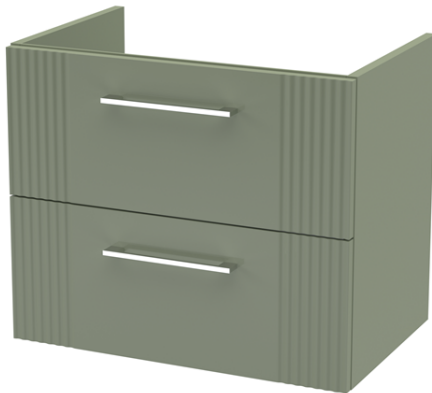

Sales Code: DPF893A

Description: 600 W/H 2-Drawer Vanity & Basin 1

Packaging Details

Barcode: 5056462675992

Sales Code: FLT893

Description: 600 W/H 2-Drawer Unit

Product Dimensions

Height (mm):	500
Width (mm):	600
Depth (mm):	383
Nett Weight (kg):	22.5

Packaging Dimensions

Height (mm):	520
Width (mm):	620
Depth (mm):	405
Gross Weight (kg):	23

Packaging Data

Box Colour:	Brown Cardboard Box - Printed
Box Qty:	0
Label Size:	0 x 0
Label Colour:	Not Applicable
Label Qty:	0

Outer Box Dimensions (If Applicable)

Height (mm):	
Width (mm):	
Depth (mm):	
Gross Weight (kg):	
Barcode:	5056462655512

Product Details

Country of Origin:	China
Fitting Instruction:	No
CE Certification:	
FSC Certified Materials:	Yes
Colour:	Satin Green
Construction Method:	Cam & Wood Dowel
Construction Type:	Rigid
Cabinet Finish:	MFC Painted Gloss
Fascia Finish:	Mdf Painted Gloss
Cabinet Thickness (mm):	16
Fascia Thickness (mm):	18
Drawer Included:	Yes
Drawer Type:	80mm High Metal Softclose
No of Shelves:	0
Hinge Type:	Not Applicable
Hinge Included:	No
Adjustable Legs:	No, Not Required
Fixings Included:	Yes
Handle Style:	Modern
Waste Shroud:	Yes
Handle Included:	Yes, Supplied
Handle Type:	Finger Pull

Sales Code: NVM013

Description: 600 Mid-Edged Basin 1 Th

Product Dimensions

Height (mm):	180
Width (mm):	610
Depth (mm):	390
Nett Weight (kg):	11

Packaging Dimensions

Height (mm):	200
Width (mm):	410
Depth (mm):	630
Gross Weight (kg):	11