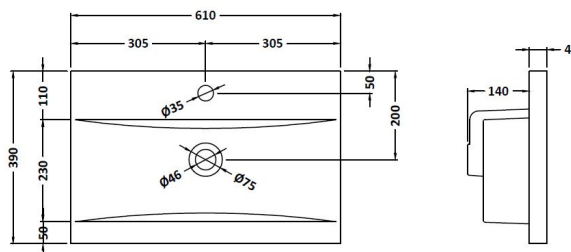

Packaging Dimensions

Height (mm):	520
Width (mm):	620
Depth (mm):	405
Gross Weight (kg):	23

Packaging Data

Box Colour:	Brown Cardboard Box - Printed
Box Qty:	0
Label Size:	0 x 0
Label Colour:	Not Applicable
Label Qty:	0

Outer Box Dimensions (If Applicable)

Height (mm):	
Width (mm):	
Depth (mm):	
Gross Weight (kg):	
Barcode:	5056462655512

Product Details

Country of Origin:	China
Fitting Instruction:	No
CE Certification:	
FSC Certified Materials:	Yes
Colour:	Satin Green
Construction Method:	Cam & Wood Dowel
Construction Type:	Rigid
Cabinet Finish:	MFC Painted Gloss
Fascia Finish:	Mdf Painted Gloss
Cabinet Thickness (mm):	16
Fascia Thickness (mm):	18
Drawer Included:	Yes
Drawer Type:	80mm High Metal Softclose
No of Shelves:	0
Hinge Type:	Not Applicable
Hinge Included:	No
Adjustable Legs:	No, Not Required
Fixings Included:	Yes
Handle Style:	Modern
Waste Shroud:	Yes
Handle Included:	Yes, Supplied
Handle Type:	Finger Pull

Sales Code: NVM013

Description: 600 Mid-Edged Basin 1 Th

Product Dimensions

Height (mm):	180
Width (mm):	610
Depth (mm):	390
Nett Weight (kg):	11

Packaging Dimensions

Height (mm):	200
Width (mm):	410
Depth (mm):	630
Gross Weight (kg):	11

Packaging Data

Box Colour:	Brown Cardboard Box - Printed
Box Qty:	1
Label Size:	100 x 50
Label Colour:	White Label
Label Qty:	2

Outer Box Dimensions (If Applicable)

Height (mm):	
Width (mm):	
Depth (mm):	
Gross Weight (kg):	
Barcode:	5055369043415