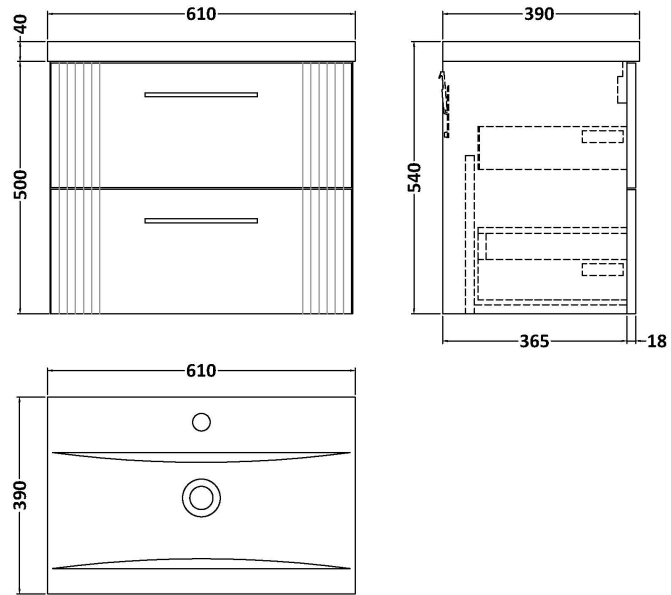

Sales Code: DPF893A

Description: 600 W/H 2-Drawer Vanity & Basin 1

Packaging Details

Barcode: 5056462675992

Sales Code: FLT893

Description: 600 W/H 2-Drawer Unit

Product Dimensions

Height (mm):	500
Width (mm):	600
Depth (mm):	383
Nett Weight (kg):	22.5

Packaging Dimensions

Height (mm):	520
Width (mm):	620
Depth (mm):	405
Gross Weight (kg):	23

Packaging Data

Box Colour:	Brown Cardboard Box - Printed
Box Qty:	0
Label Size:	0 x 0
Label Colour:	Not Applicable
Label Qty:	0

Outer Box Dimensions (If Applicable)

Height (mm):	
Width (mm):	
Depth (mm):	
Gross Weight (kg):	
Barcode:	5056462655512

Product Details

Country of Origin:	China
Fitting Instruction:	No
CE Certification:	
FSC Certified Materials:	Yes
Colour:	Satin Green
Construction Method:	Cam & Wood Dowel
Construction Type:	Rigid
Cabinet Finish:	MFC Painted Gloss
Fascia Finish:	Mdf Painted Gloss
Cabinet Thickness (mm):	16
Fascia Thickness (mm):	18
Drawer Included:	Yes
Drawer Type:	80mm High Metal Softclose
No of Shelves:	0
Hinge Type:	Not Applicable
Hinge Included:	No
Adjustable Legs:	No, Not Required
Fixings Included:	Yes
Handle Style:	Modern
Waste Shroud:	Yes
Handle Included:	Yes, Supplied
Handle Type:	Finger Pull

Sales Code: NVM013

Description: 600 Mid-Edged Basin 1 Th

Product Dimensions

Height (mm):	180
Width (mm):	610
Depth (mm):	390
Nett Weight (kg):	11

Packaging Dimensions

Height (mm):	200
Width (mm):	410
Depth (mm):	630
Gross Weight (kg):	11