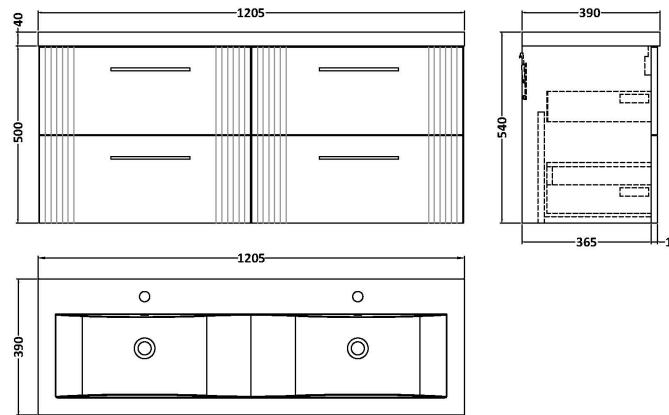

Sales Code: DPF893F

Description: 1200 W/H 4-Drawer Vanity & Double Basin

Packaging Details

Barcode: 5056462677033

Sales Code: FLT893

Description: 600 W/H 2-Drawer Unit

Product Dimensions

Height (mm):	500
Width (mm):	600
Depth (mm):	383
Nett Weight (kg):	22.5

Packaging Dimensions

Height (mm):	520
Width (mm):	620
Depth (mm):	405
Gross Weight (kg):	23

Packaging Data

Box Colour:	Brown Cardboard Box - Printed
Box Qty:	0
Label Size:	0 x 0
Label Colour:	Not Applicable
Label Qty:	0

Outer Box Dimensions (If Applicable)

Height (mm):	
Width (mm):	
Depth (mm):	
Gross Weight (kg):	
Barcode:	5056462655512

Product Details

Country of Origin:	China
Fitting Instruction:	No
CE Certification:	
FSC Certified Materials:	Yes
Colour:	Satin Green
Construction Method:	Cam & Wood Dowel
Construction Type:	Rigid
Cabinet Finish:	MFC Painted Gloss
Fascia Finish:	Mdf Painted Gloss
Cabinet Thickness (mm):	16
Fascia Thickness (mm):	18
Drawer Included:	Yes
Drawer Type:	80mm High Metal Softclose
No of Shelves:	0
Hinge Type:	Not Applicable
Hinge Included:	No
Adjustable Legs:	No, Not Required
Fixings Included:	Yes
Handle Style:	Modern
Waste Shroud:	Yes
Handle Included:	Yes, Supplied
Handle Type:	Finger Pull

Sales Code: CBM424

Description: Double Ceramic Basin 1208X392

Product Dimensions

Height (mm):	390
Width (mm):	1205
Depth (mm):	175
Nett Weight (kg):	27

Packaging Dimensions

Height (mm):	205
Width (mm):	1270
Depth (mm):	510
Gross Weight (kg):	27