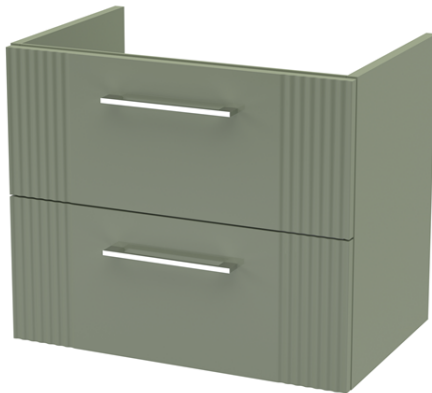

Sales Code: DPF893F

Description: 1200 W/H 4-Drawer Vanity & Double Basin

Packaging Details

Barcode: 5056462677033

Sales Code: FLT893

Description: 600 W/H 2-Drawer Unit

Product Dimensions

Height (mm):	500
Width (mm):	600
Depth (mm):	383
Nett Weight (kg):	22.5

Packaging Dimensions

Height (mm):	520
Width (mm):	620
Depth (mm):	405
Gross Weight (kg):	23

Packaging Data

Box Colour:	Brown Cardboard Box - Printed
Box Qty:	0
Label Size:	0 x 0
Label Colour:	Not Applicable
Label Qty:	0

Outer Box Dimensions (If Applicable)

Height (mm):	
Width (mm):	
Depth (mm):	
Gross Weight (kg):	
Barcode:	5056462655512

Product Details

Country of Origin:	China
Fitting Instruction:	No
CE Certification:	
FSC Certified Materials:	Yes
Colour:	Satin Green
Construction Method:	Cam & Wood Dowel
Construction Type:	Rigid
Cabinet Finish:	MFC Painted Gloss
Fascia Finish:	Mdf Painted Gloss
Cabinet Thickness (mm):	16
Fascia Thickness (mm):	18
Drawer Included:	Yes
Drawer Type:	80mm High Metal Softclose
No of Shelves:	0
Hinge Type:	Not Applicable
Hinge Included:	No
Adjustable Legs:	No, Not Required
Fixings Included:	Yes
Handle Style:	Modern
Waste Shroud:	Yes
Handle Included:	Yes, Supplied
Handle Type:	Finger Pull

Sales Code: CBM424

Description: Double Ceramic Basin 1208X392

Product Dimensions

Height (mm):	390
Width (mm):	1205
Depth (mm):	175
Nett Weight (kg):	27

Packaging Dimensions

Height (mm):	205
Width (mm):	1270
Depth (mm):	510
Gross Weight (kg):	27