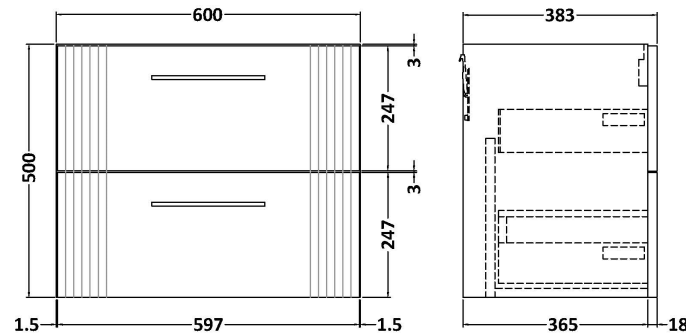

Sales Code: DPF893F

Description: 1200 W/H 4-Drawer Vanity & Double Basin

Packaging Details

Barcode: 5056462677033

Sales Code: FLT893

Description: 600 W/H 2-Drawer Unit

Product Dimensions

Height (mm):	500
Width (mm):	600
Depth (mm):	383
Nett Weight (kg):	22.5

Packaging Dimensions

Height (mm):	520
Width (mm):	620
Depth (mm):	405
Gross Weight (kg):	23

Packaging Data

Box Colour:	Brown Cardboard Box - Printed
Box Qty:	0
Label Size:	0 x 0
Label Colour:	Not Applicable
Label Qty:	0

Sales Code: CBM424

Description: Double Ceramic Basin 1208X392

Product Dimensions

Height (mm):	390
Width (mm):	1205
Depth (mm):	175
Nett Weight (kg):	27

Packaging Dimensions

Height (mm):	205
Width (mm):	1270
Depth (mm):	510
Gross Weight (kg):	27

Packaging Data

Box Colour:	Brown Cardboard Box - Printed
Box Qty:	1
Label Size:	100 x 50
Label Colour:	White Label
Label Qty:	2

Outer Box Dimensions (If Applicable)

Height (mm):	
Width (mm):	
Depth (mm):	
Gross Weight (kg):	
Barcode:	5056211875826