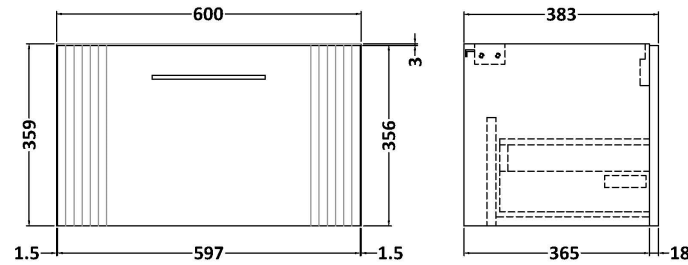

Sales Code: DPF894A

Description: 600 W/H Single Drawer Vanity & Basin 1

Packaging Details

Barcode: 5056462675640

Sales Code: FLT894

Description: 600 W/H Single Drawer Unit

Product Dimensions

Height (mm):	359
Width (mm):	600
Depth (mm):	383
Nett Weight (kg):	13

Packaging Dimensions

Height (mm):	380
Width (mm):	620
Depth (mm):	405
Gross Weight (kg):	13.5

Packaging Data

Box Colour:	Brown Cardboard Box - Printed
Box Qty:	0
Label Size:	0 x 0
Label Colour:	Not Applicable
Label Qty:	0

Sales Code: NVM013

Description: 600 Mid-Edged Basin 1 Th

Product Dimensions	
Height (mm):	180
Width (mm):	610
Depth (mm):	390
Nett Weight (kg):	11
Packaging Dimensions	
Height (mm):	200
Width (mm):	410
Depth (mm):	630
Gross Weight (kg):	11
Packaging Data	
Box Colour:	Brown Cardboard Box - Printed
Box Qty:	1
Label Size:	100 x 50
Label Colour:	White Label
Label Qty:	2
Outer Box Dimensions (If Applicable)	
Height (mm):	
Width (mm):	
Depth (mm):	
Gross Weight (kg):	
Barcode:	5055369043415
Product Details	
Country of Origin:	China
Fitting Instruction:	No
Certification:	CE: No WRAS: N/A WRAS No: N/A
Product Material:	Vitreous China
Fixing Supplied:	No
Pans/Bidets: Trap Style: Not Applicable Includes Seat: Not Applicable	
Seats: Seat Type: Not Applicable Material: Not Applicable	
Function: Not Applicable Hinge Type: Not Applicable	
Hinge Material: Not Applicable	
Cisterns: Operating Type: Not Applicable Fittings: Not Applicable	
Lever Type: Not Applicable	
Basins: Tap Hole: One Taphole Chain Stay Hole: No	
Template: Not Required Waste Type Req: Slotted	
Overflow Inc: Yes Overflow Cover: Yes	
Inner Bowl Depth (mm): 125mm	