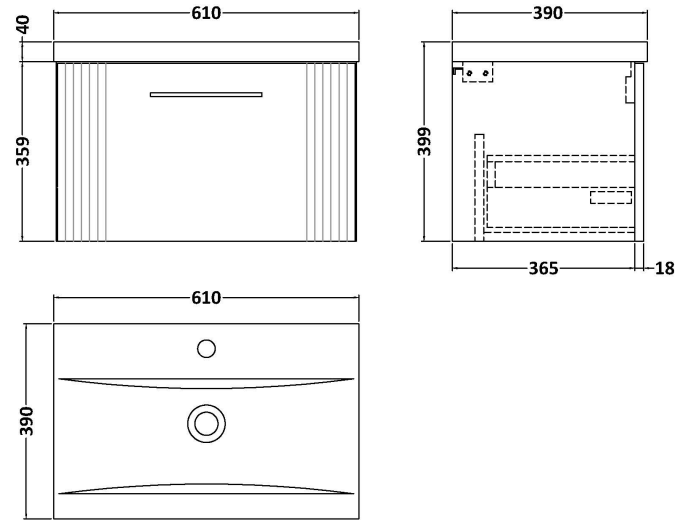

Sales Code: DPF894A

Description: 600 W/H Single Drawer Vanity & Basin 1

Packaging Details

Barcode: 5056462675640

Sales Code: FLT894

Description: 600 W/H Single Drawer Unit

Product Dimensions

Height (mm):	359
Width (mm):	600
Depth (mm):	383
Nett Weight (kg):	13

Packaging Dimensions

Height (mm):	380
Width (mm):	620
Depth (mm):	405
Gross Weight (kg):	13.5

Packaging Data

Box Colour:	Brown Cardboard Box - Printed
Box Qty:	0
Label Size:	0 x 0
Label Colour:	Not Applicable
Label Qty:	0

Sales Code: NVM013

Description: 600 Mid-Edged Basin 1 Th

Product Dimensions	
Height (mm):	180
Width (mm):	610
Depth (mm):	390
Nett Weight (kg):	11
Packaging Dimensions	
Height (mm):	200
Width (mm):	410
Depth (mm):	630
Gross Weight (kg):	11
Packaging Data	
Box Colour:	Brown Cardboard Box - Printed
Box Qty:	1
Label Size:	100 x 50
Label Colour:	White Label
Label Qty:	2
Outer Box Dimensions (If Applicable)	
Height (mm):	
Width (mm):	
Depth (mm):	
Gross Weight (kg):	
Barcode:	5055369043415
Product Details	
Country of Origin:	China
Fitting Instruction:	No
Certification:	CE: No WRAS: N/A WRAS No: N/A
Product Material:	Vitreous China
Fixing Supplied:	No
Pans/Bidets: Trap Style: Not Applicable Includes Seat: Not Applicable	
Seats: Seat Type: Not Applicable Material: Not Applicable	
Function: Not Applicable Hinge Type: Not Applicable	
Hinge Material: Not Applicable	
Cisterns: Operating Type: Not Applicable Fittings: Not Applicable	
Lever Type: Not Applicable	
Basins: Tap Hole: One Taphole Chain Stay Hole: No	
Template: Not Required Waste Type Req: Slotted	
Overflow Inc: Yes Overflow Cover: Yes	
Inner Bowl Depth (mm): 125mm	