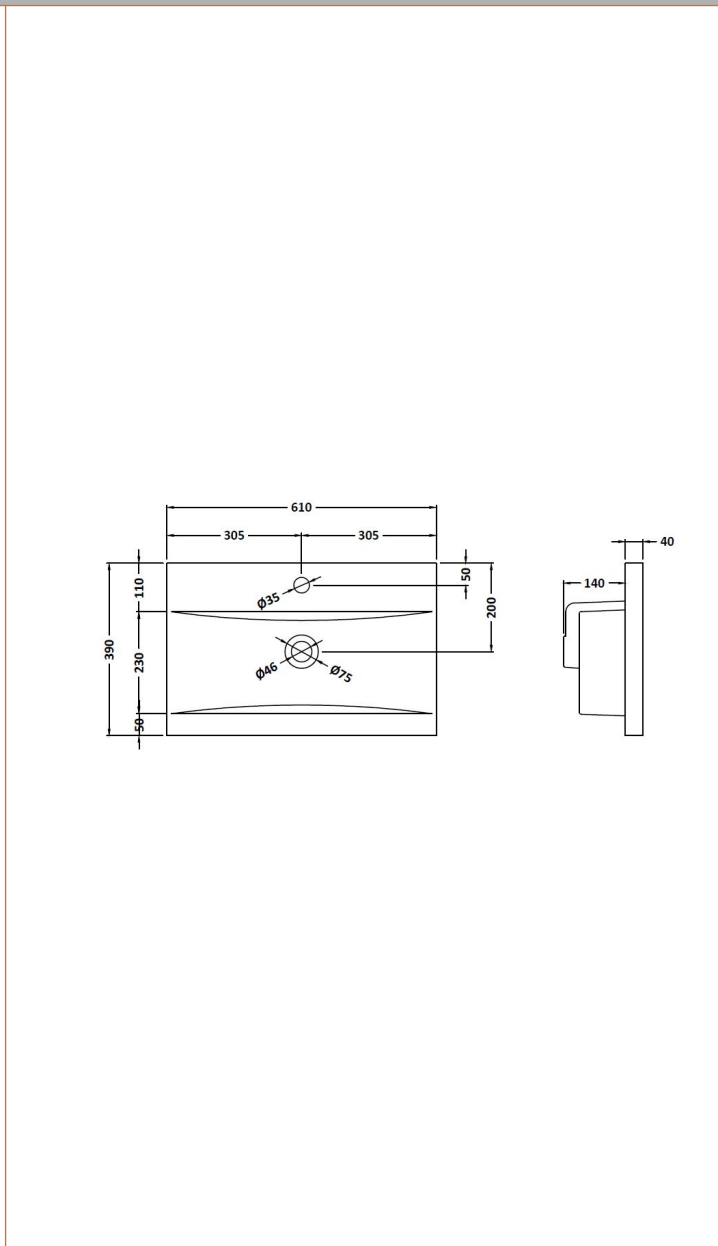

Outer Box Dimensions (If Applicable)

Height (mm):	
Width (mm):	
Depth (mm):	
Gross Weight (kg):	
Barcode:	5056462655475

Product Details

Country of Origin:	China
Fitting Instruction:	No
CE Certification:	
FSC Certified Materials:	Yes
Colour:	Satin Green
Construction Method:	Cam & Wood Dowel
Construction Type:	Rigid
Cabinet Finish:	MFC Painted Gloss
Fascia Finish:	Mdf Painted Gloss
Cabinet Thickness (mm):	16
Fascia Thickness (mm):	18
Drawer Included:	Yes
Drawer Type:	80mm High Metal S/C Inc Galler
No of Shelves:	0
Hinge Type:	Not Applicable
Hinge Included:	No
Adjustable Legs:	No, Not Required
Fixings Included:	Yes
Handle Style:	Modern
Waste Shroud:	Yes
Handle Included:	Yes, Supplied
Handle Type:	Finger Pull

Sales Code: NVM013

Description: 600 Mid-Edged Basin 1 Th

Product Dimensions	
Height (mm):	180
Width (mm):	610
Depth (mm):	390
Nett Weight (kg):	11
Packaging Dimensions	
Height (mm):	200
Width (mm):	410
Depth (mm):	630
Gross Weight (kg):	11
Packaging Data	
Box Colour:	Brown Cardboard Box - Printed
Box Qty:	1
Label Size:	100 x 50
Label Colour:	White Label
Label Qty:	2
Outer Box Dimensions (If Applicable)	
Height (mm):	
Width (mm):	
Depth (mm):	
Gross Weight (kg):	
Barcode:	5055369043415
Product Details	
Country of Origin:	China
Fitting Instruction:	No
Certification:	CE: No WRAS: N/A WRAS No: N/A
Product Material:	Vitreous China
Fixing Supplied:	No
Pans/Bidets: Trap Style: Not Applicable Includes Seat: Not Applicable	
Seats: Seat Type: Not Applicable Material: Not Applicable	
Function: Not Applicable Hinge Type: Not Applicable	
Hinge Material: Not Applicable	
Cisterns: Operating Type: Not Applicable Fittings: Not Applicable	
Lever Type: Not Applicable	
Basins: Tap Hole: One Taphole Chain Stay Hole: No	
Template: Not Required Waste Type Req: Slotted	
Overflow Inc: Yes Overflow Cover: Yes	
Inner Bowl Depth (mm): 125mm	