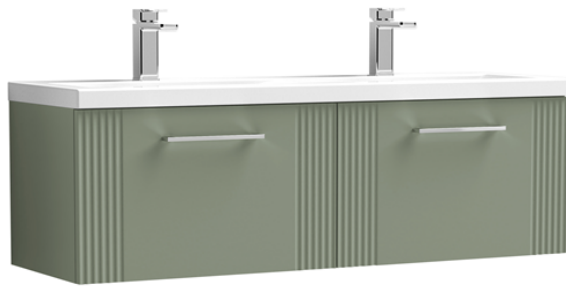

Sales Code: DPF894F

Description: 1200 W/H 2-Drawer Vanity & Double Basin

### Packaging Details

Barcode: 5056462676883

Sales Code: FLT894

Description: 600 W/H Single Drawer Unit

### Product Dimensions

Height (mm):	359
Width (mm):	600
Depth (mm):	383
Nett Weight (kg):	13

Sales Code: CBM424

Description: Double Ceramic Basin 1208X392