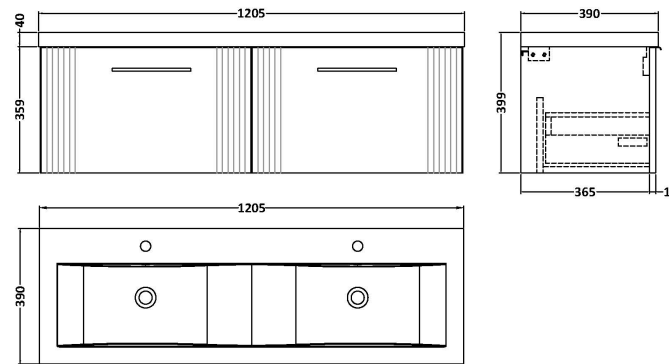

Sales Code: DPF894F

Description: 1200 W/H 2-Drawer Vanity & Double Basin

Packaging Details

Barcode: 5056462676883