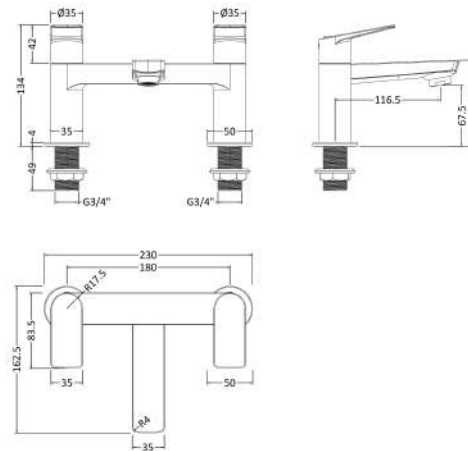

### Product Dimensions

Height (mm):	134
Width (mm):	230
Depth (mm):	163
Length (mm):	
Nett Weight (kg):	1.6

### Packaging Dimensions

Height (mm):	180
Width (mm):	220
Depth (mm):	310
Gross Weight (kg):	1.8

### Outer Box Dimensions (If Applicable)

Height (mm):	
Width (mm):	
Depth (mm):	
Length (mm):	
Gross Weight (kg):	
Barcode:	5056211840367

### Product Details

Country of Origin:	China
Fitting Instruction:	Yes
Product Material:	Brass
Control Type:	Manual
Waste Included:	Waste Not Included
Waste Type:	Not Applicable
WRAS Approval: No	Approval No:
Valve/Cartridge Type:	1/4 Turn Ceramic Disc
Colour/Finish:	Chrome
Mount Type:	Deck
Operating Pressure (bar):	0.2
Flow Rates: (Litres Per Min)	0.1 bar: 6.6 0.5 bar: 23.5 1 bar: 33.5 2 bar: 48.7 3 bar: 59.1
Pipe Size:	3/4"
Pipe Centres:	180