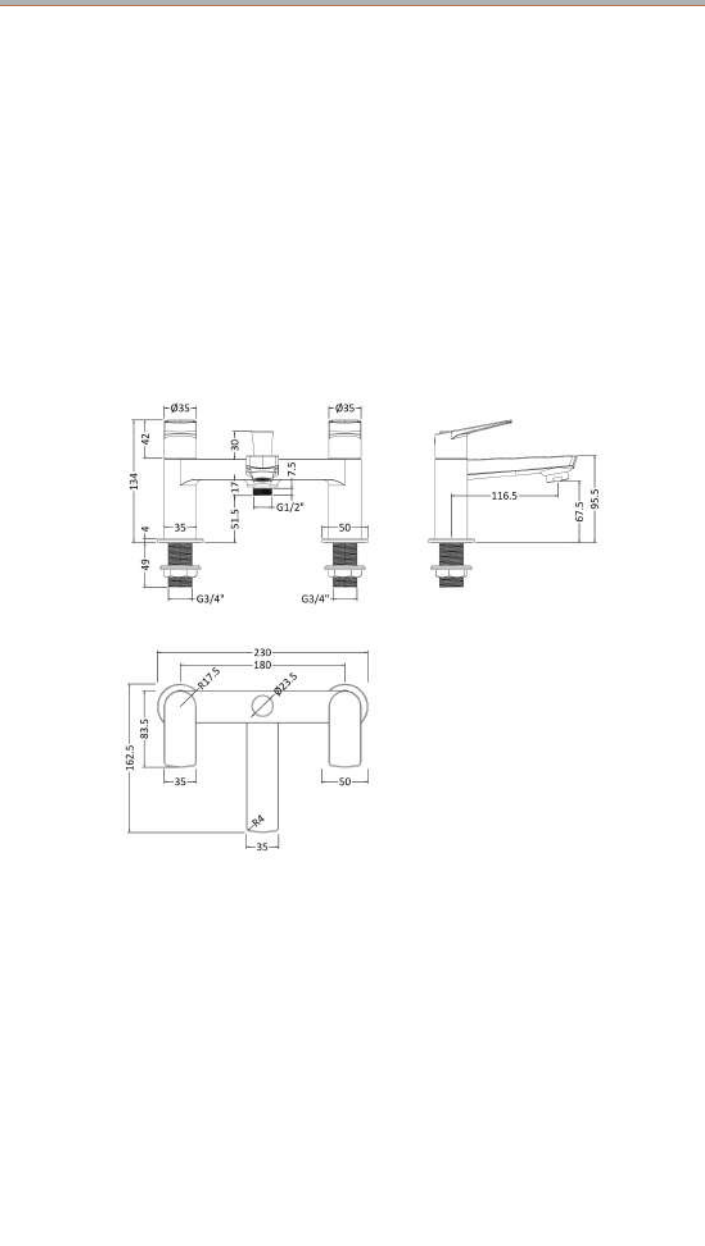

Sales Code: DRI304

Description: Drift Deck Mounted Bsm

Product Dimensions

Height (mm):	134
Width (mm):	230
Depth (mm):	163
Length (mm):	
Nett Weight (kg):	1.9

Packaging Dimensions

Height (mm):	180
Width (mm):	220
Depth (mm):	310
Gross Weight (kg):	2.1

Packaging Data

Box Colour:	White Cardboard Box
Box Qty:	0
Label Size:	0 x 0
Label Colour:	White Label
Label Qty:	0

Outer Box Dimensions (If Applicable)

Height (mm):	
Width (mm):	
Depth (mm):	
Length (mm):	
Gross Weight (kg):	
Barcode:	5056211840374

Product Details

Country of Origin:	China
Fitting Instruction:	Yes
Product Material:	Brass
Control Type:	Manual
Waste Included:	Waste Not Included
Waste Type:	Not Applicable
WRAS Approval: No	Approval No:
Valve/Cartridge Type:	1/4 Turn Ceramic Disc
Colour/Finish:	Chrome
Mount Type:	Deck
Operating Pressure (bar):	0.2
Flow Rates: (Litres Per Min)	0.1 bar: 5,3 0.5 bar: 17,7 1 bar: 25,8 2 bar: 36,6 3 bar: 45
Pipe Size:	3/4"
Pipe Centres:	180