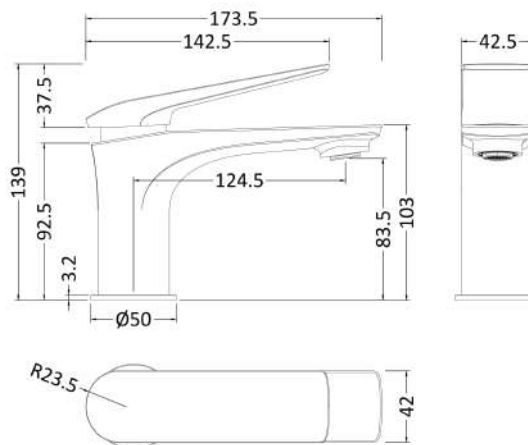

Sales Code: DRI305

Description: Drift Mono Basin Mixer P/B Waste

Product Dimensions

Height (mm):	139
Width (mm):	50
Depth (mm):	174
Length (mm):	
Nett Weight (kg):	1.1

Packaging Dimensions

Height (mm):	80
Width (mm):	190
Depth (mm):	335
Gross Weight (kg):	1.3

Packaging Data

Box Colour:	White Cardboard Box
Box Qty:	0
Label Size:	0 x 0
Label Colour:	White Label
Label Qty:	0

Outer Box Dimensions (If Applicable)

Height (mm):	360
Width (mm):	395
Depth (mm):	430
Length (mm):	

Gross Weight (kg):	
Barcode:	5056211840336

Product Details

Country of Origin:	China
Fitting Instruction:	Yes
Product Material:	Brass
Control Type:	Manual
Waste Included:	Waste Included
Waste Type:	Push Button
WRAS Approval: No	Approval No:
Valve/Cartridge Type:	Single Lever Cartridge
Colour/Finish:	Chrome
Mount Type:	Deck
Operating Pressure (bar):	0.5

Flow Rates: (Litres Per Min)	0.1 bar: 1.5	0.5 bar: 5.5	1 bar: 8	2 bar: 11.5	3 bar: 14.5
Pipe Size:	1/2"				
Pipe Centres:	N/A				