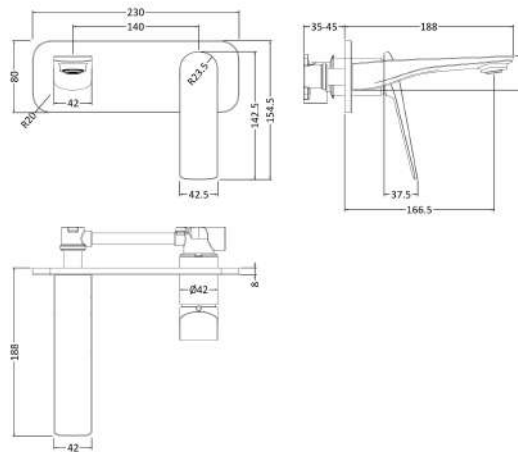

Sales Code: DRI328

Description: Drift W/M Single Lever Basin Mixer

Product Dimensions

Height (mm):	155
Width (mm):	230
Depth (mm):	188
Length (mm):	
Nett Weight (kg):	1.7

Packaging Dimensions

Height (mm):	100
Width (mm):	175
Depth (mm):	265
Gross Weight (kg):	1.9

Packaging Data

Box Colour:	White Cardboard Box
Box Qty:	0
Label Size:	0 x 0
Label Colour:	White Label
Label Qty:	0

Outer Box Dimensions (If Applicable)

Height (mm):	
Width (mm):	
Depth (mm):	
Length (mm):	
Gross Weight (kg):	
Barcode:	5056211840350

Product Details

Country of Origin:	China
Fitting Instruction:	Yes
Product Material:	Brass
Control Type:	Manual
Waste Included:	Waste Not Included
Waste Type:	Not Applicable
WRAS Approval: No	Approval No:
Valve/Cartridge Type:	Single Lever Cartridge
Colour/Finish:	Chrome
Mount Type:	Wall
Operating Pressure (bar):	0.5
Flow Rates: (Litres Per Min)	0.1 bar: 2 0.5 bar: 5.5 1 bar: 7.5 2 bar: 10.5 3 bar: 13
Pipe Size:	1/2"
Pipe Centres:	N/A