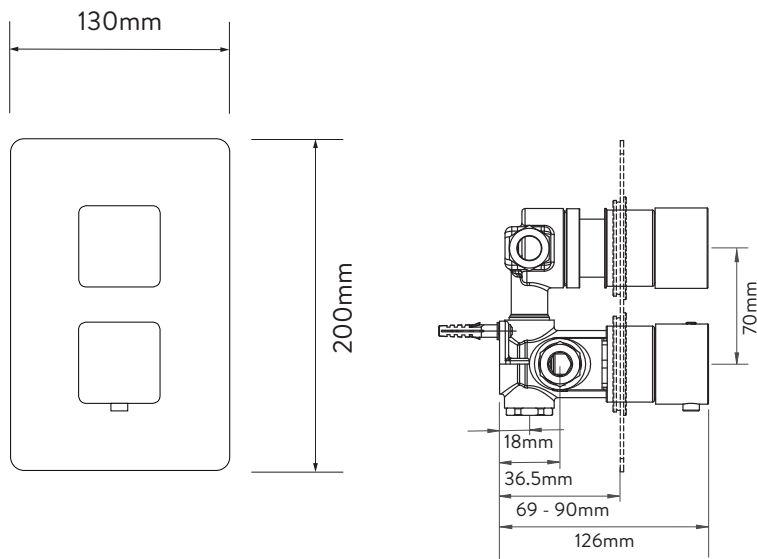

AQUALISA

DREAM™ CONCEALED MIXER SHOWER

SINGLE OUTLET WITH WALL FIXED DRENCHER –
SQUARE – LP/HP - CHROME

DIMENSIONAL DRAWINGS

CONTROLLER

FIXED HEAD

AQUALISA

DREAM™ CONCEALED MIXER SHOWER

DRMDCV1.
FW.SQR

SINGLE OUTLET WITH WALL FIXED DRENCHER –
SQUARE – LP/HP - CHROME

TECHNICAL SPECIFICATIONS

Minimum pressure requirements	0.2 bar
Maximum pressure requirements	5 bar
Fitting connections	15mm pipe
Outlet connections	15mm pipe
Inlet supply positions	Hot/left, Cold/right
Water system	All water systems
Features	Separate temperature control with override button for extra safety
	Luxury brass valve with chrome finish
	WRAS approved valve
	Soft rub nozzles for easy cleaning
	250mm drencher head - 1 spray pattern
Colour	Chrome
Guarantee period	5 year guarantee (Valve)
	2 year guarantee (head and kit)