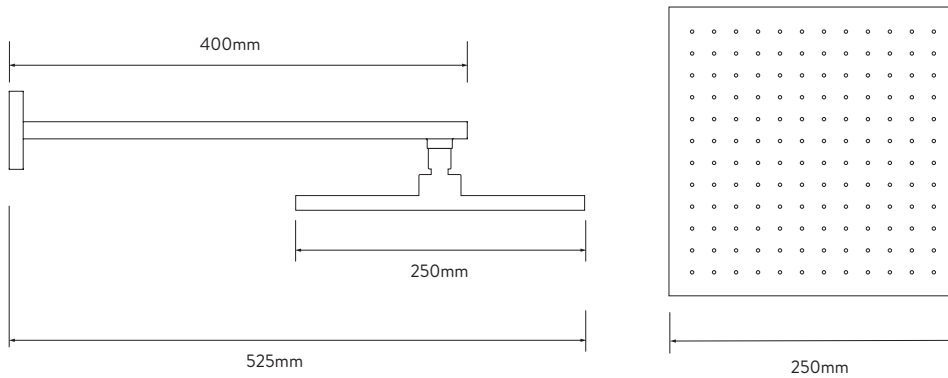

AQUALISA

DREAM™ CONCEALED MIXER SHOWER

SINGLE OUTLET WITH WALL FIXED DRENCHER –
SQUARE – LP/HP - CHROME

DIMENSIONAL DRAWINGS

CONTROLLER

FIXED HEAD

AQUALISA

DREAM™ CONCEALED MIXER SHOWER

DRMDCV1.
FW.SQR

SINGLE OUTLET WITH WALL FIXED DRENCHER –
SQUARE – LP/HP - CHROME

TECHNICAL SPECIFICATIONS

Minimum pressure requirements	0.2 bar
Maximum pressure requirements	5 bar
Fitting connections	15mm pipe
Outlet connections	15mm pipe
Inlet supply positions	Hot/left, Cold/right
Water system	All water systems
Features	Separate temperature control with override button for extra safety
	Luxury brass valve with chrome finish
	WRAS approved valve
	Soft rub nozzles for easy cleaning
	250mm drencher head - 1 spray pattern
Colour	Chrome
Guarantee period	5 year guarantee (Valve)
	2 year guarantee (head and kit)