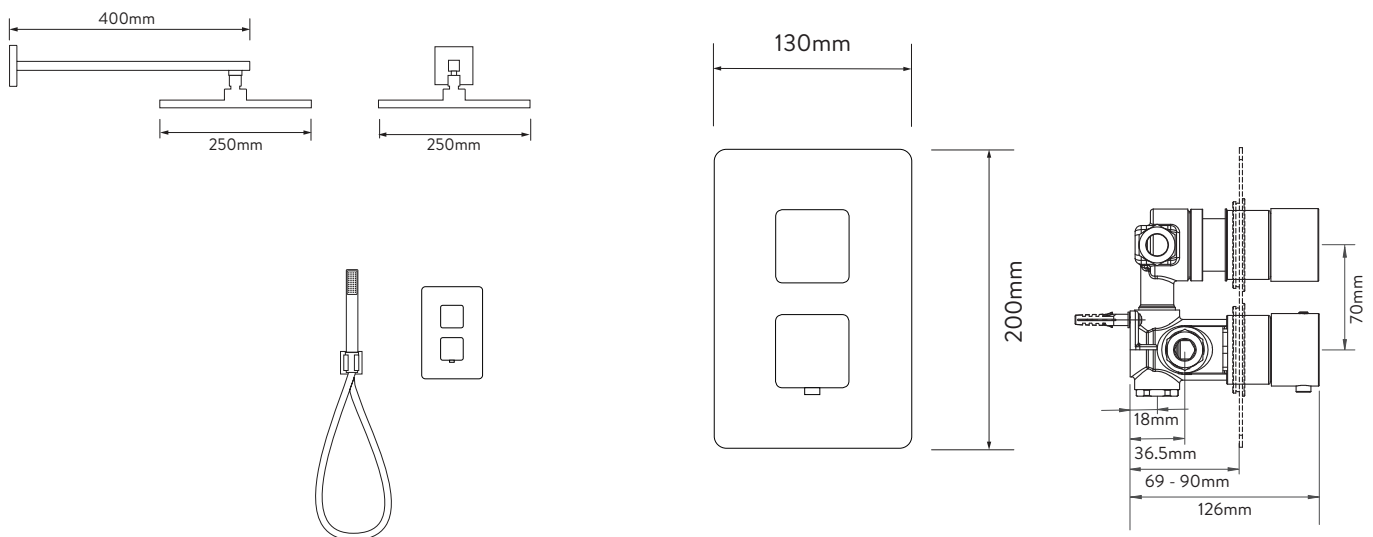

AQUALISA

DREAM™ CONCEALED MIXER SHOWER

DRMDCV2.
HSFW.SQR

DUAL OUTLET WITH WALL FIXED DRENCHER AND HAND SHOWER -
SQUARE - LP/HP - CHROME

DIMENSIONAL DRAWINGS

CONTROLLER