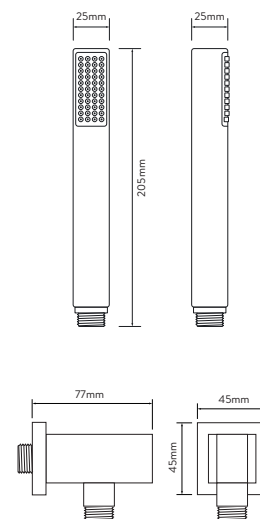

HAND SHOWER