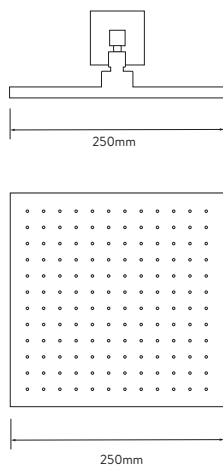

AQUALISA

DREAM™ CONCEALED MIXER SHOWER

DRMDCV2.
HSFW.SQR

DUAL OUTLET WITH WALL FIXED DRENCHER AND HAND SHOWER -
SQUARE - LP/HP - CHROME

DIMENSIONAL DRAWINGS

CONTROLLER

FIXED HEAD

HOSE

HAND SHOWER