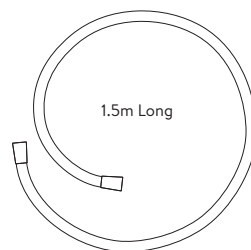

AQUALISA

DREAM™ CONCEALED MIXER SHOWER

DRMDCV2.
HSFW.SQR

DUAL OUTLET WITH WALL FIXED DRENCHER AND HAND SHOWER -
SQUARE - LP/HP - CHROME

DIMENSIONAL DRAWINGS

CONTROLLER

FIXED HEAD

HOSE

HAND SHOWER