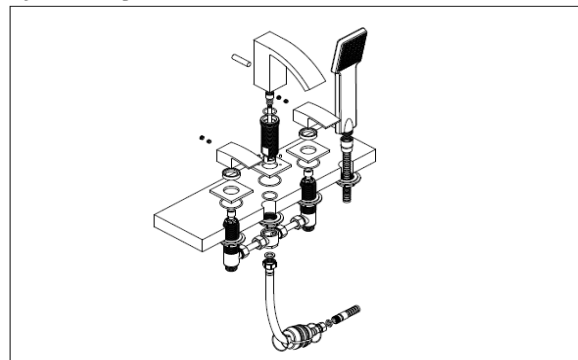

### TAP006FL- FLAIR 4 HOLE BATH SHOWER MIXER

ILLUSTRATION: FLAIR 4 HOLE BATH SHOWER MIXER

BAR CODE: 5055681400699

COLOUR: CHROME PLATE

WEIGHT:

NET 3.2 kg

GROSS 3.92 kg

STANDARDS: BS EN 200

NOTES: SHOWER HOSE AND HAND SET  
1/2" BSP CONNECTIONS  
CERAMIC DISC TECHNOLOGY

Flow Rate: H.P

0.2bar	0.5bar	1bar	2bar	3bar
3.8L/min	6.2L/min	8.8L/min	12.5L/min	15.4L/min

#### FLAIR 4 HOLE BATH SHOWER MIXER

Art NO: TAP006FL

Installation

Technique drawing

Explosion drawing

BOX SIZE 320x 230 x 85 mm