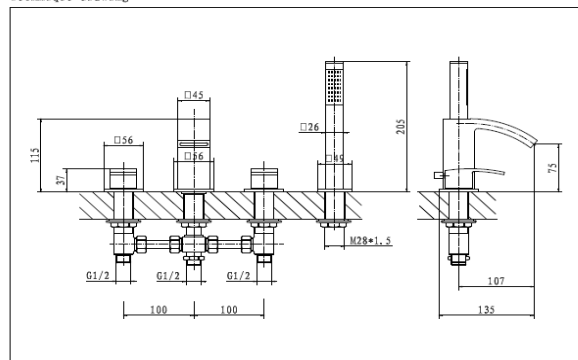

### TAP006FL- FLAIR 4 HOLE BATH SHOWER MIXER

ILLUSTRATION: FLAIR 4 HOLE BATH SHOWER MIXER

BAR CODE: 5055681400699

COLOUR: CHROME PLATE

WEIGHT:

NET 3.2 kg

GROSS 3.92 kg

STANDARDS: BS EN 200

NOTES: SHOWER HOSE AND HAND SET  
1/2" BSP CONNECTIONS  
CERAMIC DISC TECHNOLOGY

Flow Rate: H.P

0.2bar	0.5bar	1bar	2bar	3bar
3.8L/min	6.2L/min	8.8L/min	12.5L/min	15.4L/min

#### FLAIR 4 HOLE BATH SHOWER MIXER

Art NO: TAP006FL

Installation

Technique drawing

Explosion drawing

BOX SIZE 320x 230 x 85 mm