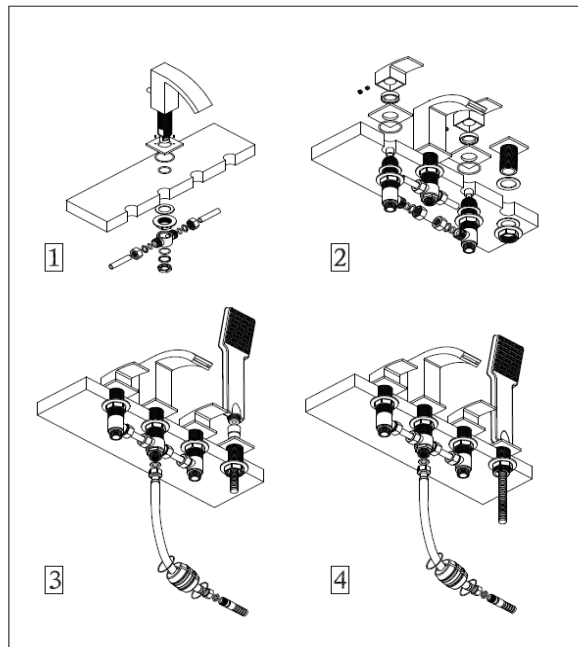

### TAP006FL- FLAIR 4 HOLE BATH SHOWER MIXER

ILLUSTRATION: FLAIR 4 HOLE BATH SHOWER MIXER

BAR CODE: 5055681400699

COLOUR: CHROME PLATE

WEIGHT:

NET 3.2 kg

GROSS 3.92 kg

STANDARDS: BS EN 200

NOTES: SHOWER HOSE AND HAND SET  
1/2" BSP CONNECTIONS  
CERAMIC DISC TECHNOLOGY

Flow Rate: H.P

0.2bar	0.5bar	1bar	2bar	3bar
3.8L/min	6.2L/min	8.8L/min	12.5L/min	15.4L/min

#### FLAIR 4 HOLE BATH SHOWER MIXER

Art NO: TAP006FL

Installation

Technique drawing

Explosion drawing

BOX SIZE 320x 230 x 85 mm