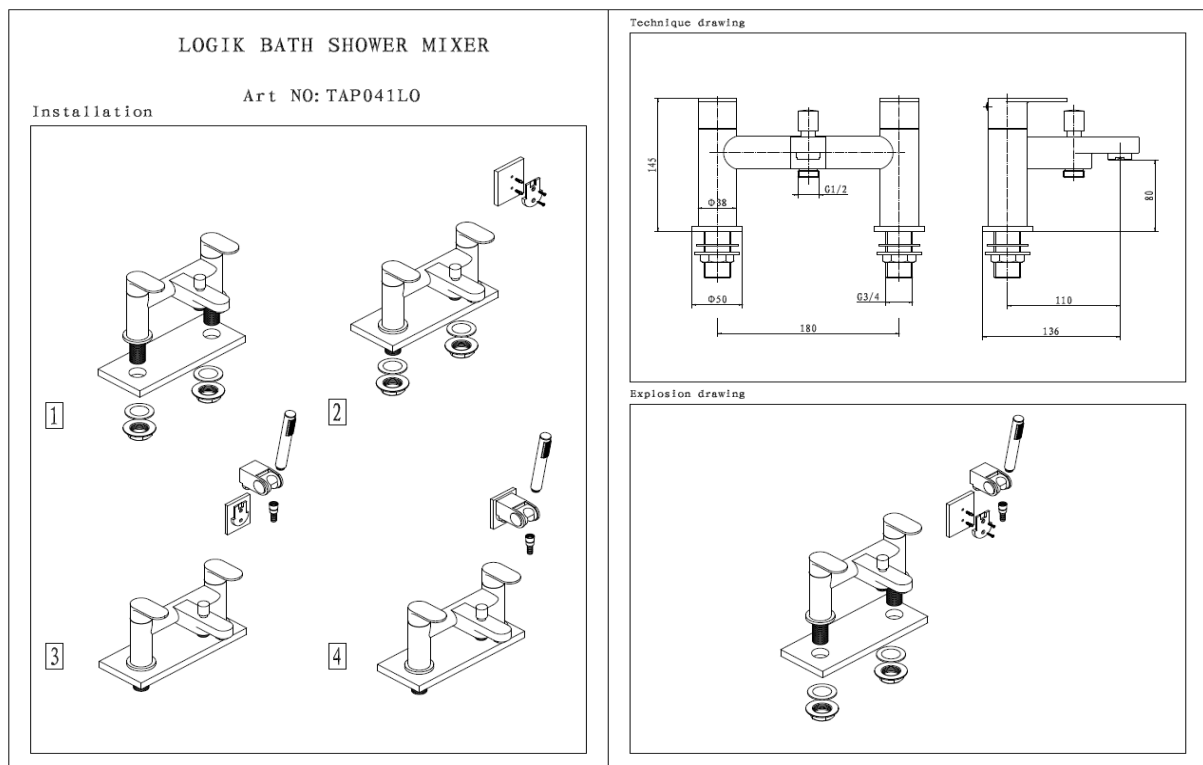

NOTES: SUPPLIED WITH CLICK WASTE

1/2" BSP FLEXI HOSES

CERAMIC DISC CARTRIDGE TECHNOLOGY

Flow Rate: L.P

0.2bar	0.5bar	1bar	2bar	3bar
4.2L/min	5.8L/min	8.2L/min	11.5L/min	14.1L/min

BOX SIZE 220 x 150 x 90 mm

TAP041LO- LOGIK BATH SHOWER MIXER

ILLUSTRATION: LOGIK BATH SHOWER MIXER

BAR CODE: 5060168628

COLOUR: CHROME PLATE

WEIGHT:

NET 2.0 kg (tap only)

GROSS 2.77 KG

STANDARDS: BS EN 200

NOTES: SHOWER HOSE AND HAND SET
3/4" BSP CONNECTIONS
CERAMIC DISC TECHNOLOGY
WALL BRACKET

Flow Rate: L.P

0.2bar	0.5bar	1bar	2bar	3bar
11.7L/min	16L/min	21.5L/min	29.8L/min	

BOX SIZE 250 x 160 x 220 mm

TAP042LO- LOGIK BATH FILLER**ILLUSTRATION: LOGIK BATH FILLER****BAR CODE: 5060168228635****COLOUR: CHROME PLATE****WEIGHT:****NET 1.9 kg****GROSS 2.17 kg****STANDARDS: BS EN 200****NOTES:****3/4" BSP CONNECTIONS
CERAMIC DISC TECHNOLOGY****Flow Rate: L.P**

0.2bar	0.5bar	1bar	2bar	3bar
11L/min	17.2L/min	24.3L/min	34 L/min	

**BOX SIZE 250 x 160 x 210 mm**