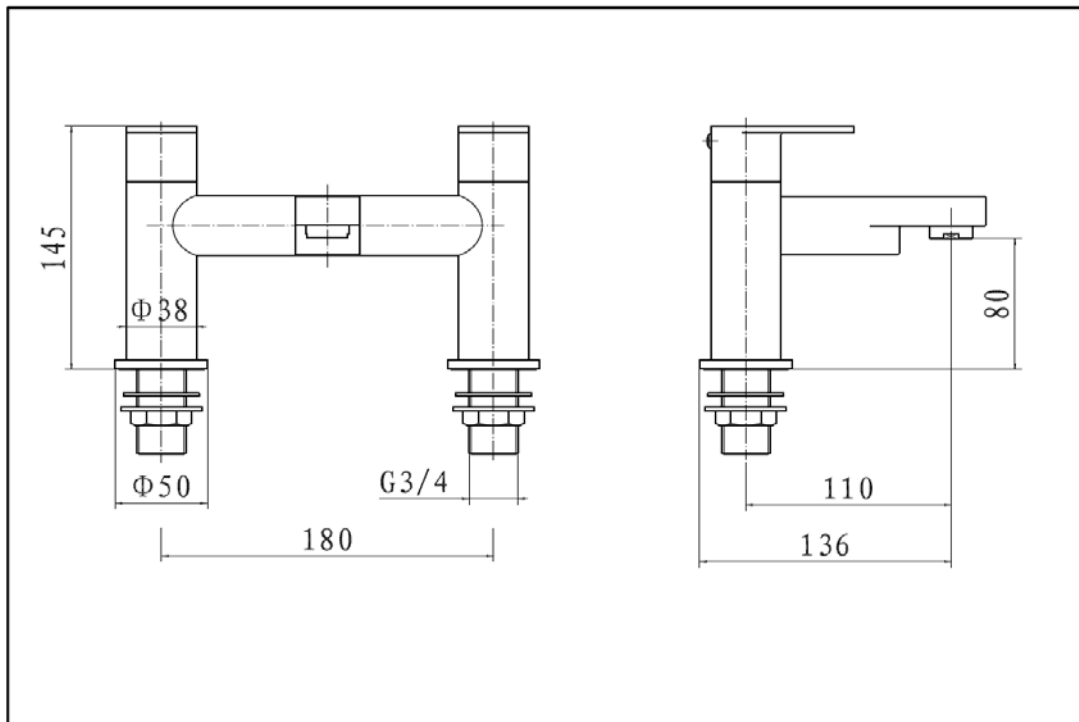

NOTES: SUPPLIED WITH CLICK WASTE

1/2" BSP FLEXI HOSES

CERAMIC DISC CARTRIDGE TECHNOLOGY

Flow Rate: L.P

0.2bar	0.5bar	1bar	2bar	3bar
4.2L/min	5.8L/min	8.2L/min	11.5L/min	14.1L/min

BOX SIZE 220 x 150 x 90 mm

TAP041LO- LOGIK BATH SHOWER MIXER

ILLUSTRATION: LOGIK BATH SHOWER MIXER

BAR CODE: 5060168628

COLOUR: CHROME PLATE

WEIGHT:

NET 2.0 kg (tap only)

GROSS 2.77 KG

STANDARDS: BS EN 200

NOTES: SHOWER HOSE AND HAND SET
3/4" BSP CONNECTIONS
CERAMIC DISC TECHNOLOGY
WALL BRACKET

Flow Rate: L.P

0.2bar	0.5bar	1bar	2bar	3bar
11.7L/min	16L/min	21.5L/min	29.8L/min	

BOX SIZE 250 x 160 x 220 mm

TAP042LO- LOGIK BATH FILLER**ILLUSTRATION: LOGIK BATH FILLER****BAR CODE: 5060168228635****COLOUR: CHROME PLATE****WEIGHT:****NET 1.9 kg****GROSS 2.17 kg****STANDARDS: BS EN 200****NOTES:****3/4" BSP CONNECTIONS
CERAMIC DISC TECHNOLOGY****Flow Rate: L.P**

0.2bar	0.5bar	1bar	2bar	3bar
11L/min	17.2L/min	24.3L/min	34 L/min	

**BOX SIZE 250 x 160 x 210 mm**