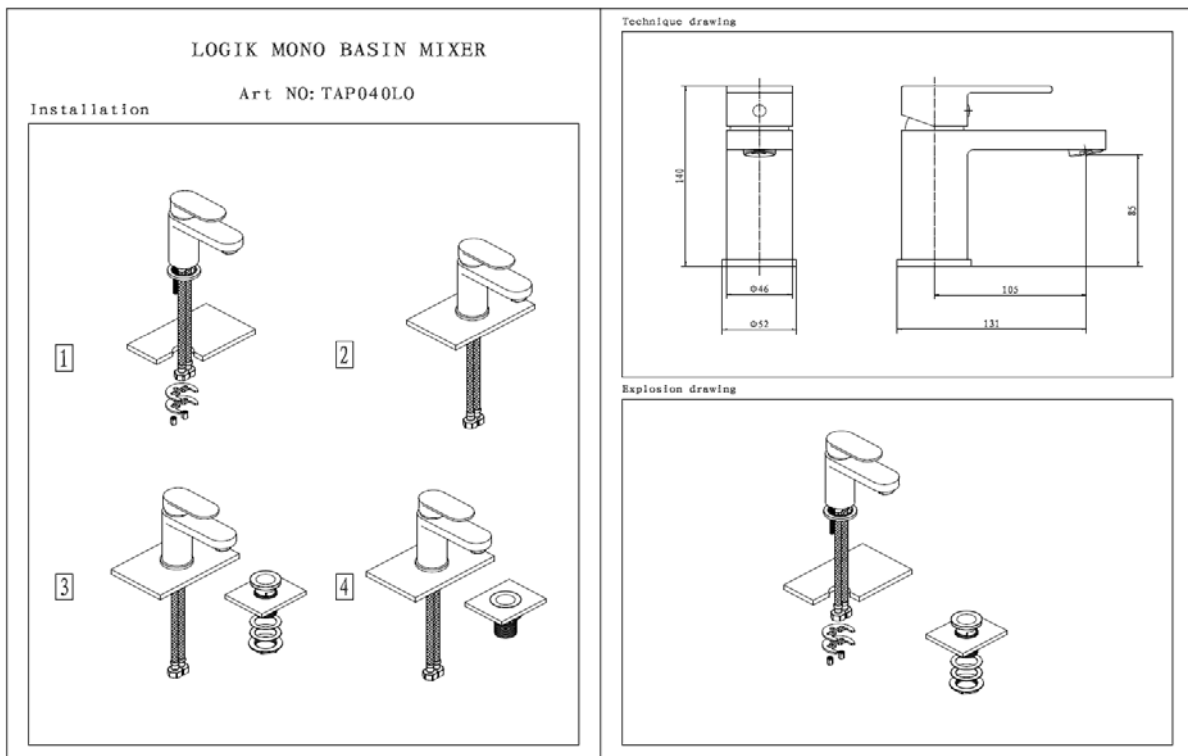

TAP040LO- LOGIK MONO BASIN MIXER WITH CLICK WASTE

ILLUSTRATION: LOGIK MONO BASIN MIXER

BAR CODE: 5060168228611

COLOUR: CHROME PLATE

WEIGHT:

NET 0.98 kg (tap only)

GROSS 1.6 kg

STANDARDS: BS EN 200

NOTES: SUPPLIED WITH CLICK WASTE

1/2" BSP FLEXI HOSES

CERAMIC DISC CARTRIDGE TECHNOLOGY

Flow Rate: L.P

0.2bar	0.5bar	1bar	2bar	3bar
4.2L/min	5.8L/min	8.2L/min	11.5L/min	14.1L/min

BOX SIZE 220 x 150 x 90 mm

TAP041LO- LOGIK BATH SHOWER MIXER

ILLUSTRATION: LOGIK BATH SHOWER MIXER

BAR CODE: 5060168628

COLOUR: CHROME PLATE

WEIGHT:

NET 2.0 kg (tap only)

GROSS 2.77 KG

STANDARDS: BS EN 200

NOTES: SHOWER HOSE AND HAND SET
3/4" BSP CONNECTIONS
CERAMIC DISC TECHNOLOGY
WALL BRACKET

Flow Rate: L.P

0.2bar	0.5bar	1bar	2bar	3bar
11.7L/min	16L/min	21.5L/min	29.8L/min	

BOX SIZE 250 x 160 x 220 mm

TAP042LO- LOGIK BATH FILLER**ILLUSTRATION: LOGIK BATH FILLER****BAR CODE: 5060168228635****COLOUR: CHROME PLATE****WEIGHT:****NET 1.9 kg****GROSS 2.17 kg****STANDARDS: BS EN 200****NOTES:****3/4" BSP CONNECTIONS
CERAMIC DISC TECHNOLOGY****Flow Rate: L.P**