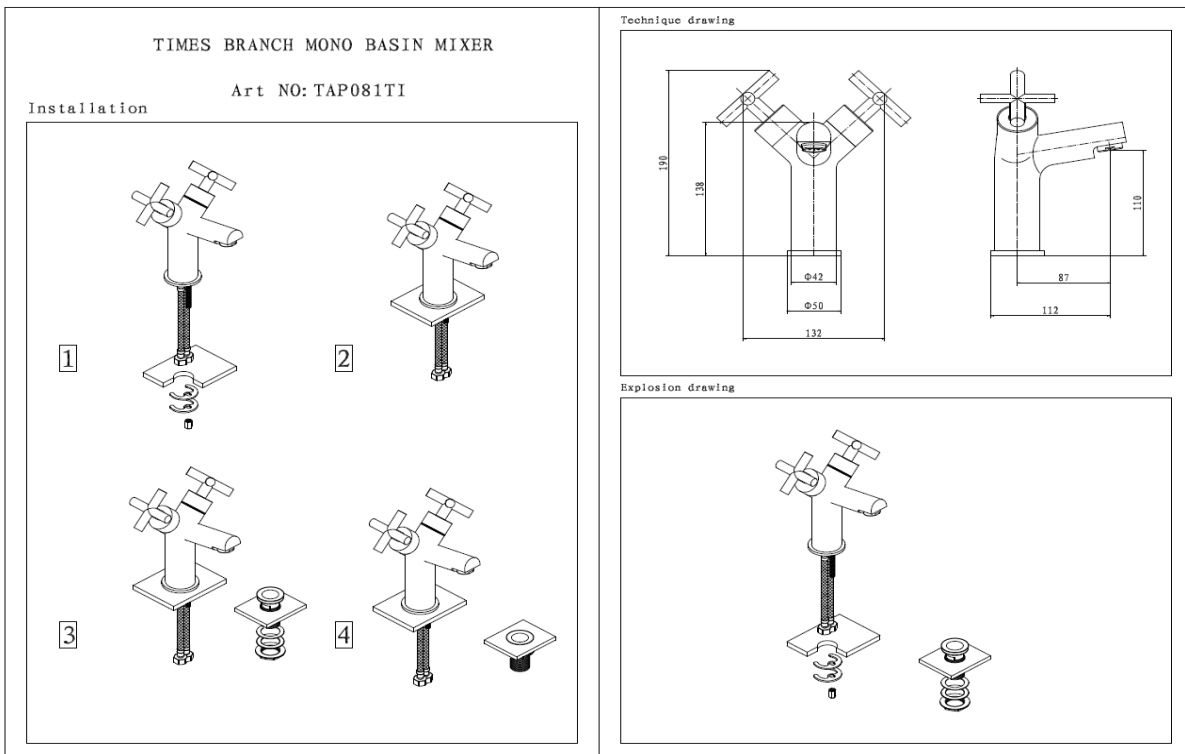

ILLUSTRATION: TIMES BRANCH MONO BASIN MIXER

BAR CODE: 5060168228772

COLOUR: CHROME PLATE

WEIGHT:

NET 1.24 kg (tap only)

GROSS 1.95 kg

STANDARDS: BS EN 200

NOTES: SUPPLIED WITH CLICK WASTE

1/2" BSP FLEXI HOSES

CERAMIC DISC CARTRIDGE TECHNOLOGY

Flow Rate: L.P

0.2bar	0.5bar	1bar	2bar	3bar
3.8L/min	6.2L/min	8.8L/min	12.5L/min	15.4L/min