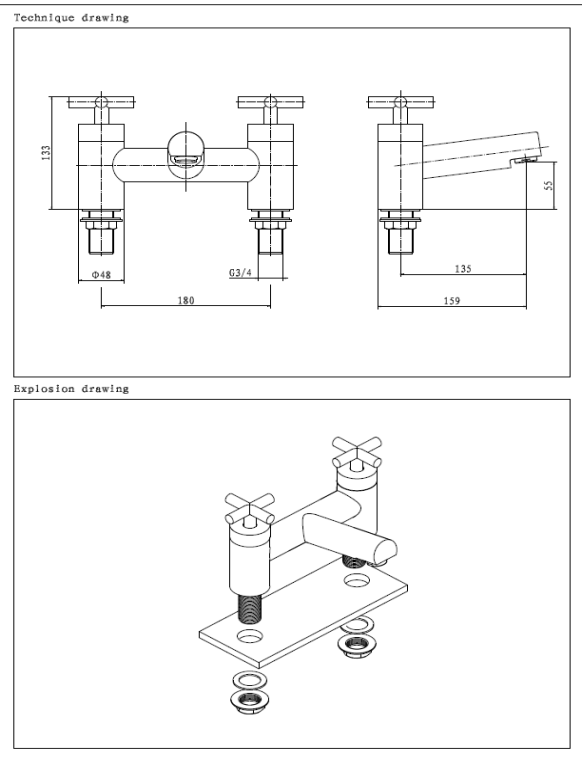

BAR CODE: 5060168228789

COLOUR: CHROME PLATE

WEIGHT:

NET 2.16 kg (tap only)

GROSS 2.84 KG

STANDARDS: BS EN 200

NOTES: SHOWER HOSE AND HAND SET
3/4" BSP CONNECTIONS
CERAMIC DISC TECHNOLOGY
WALL BRACKET

Flow Rate: M.P

WEIGHT:

NET 2.0 kg (tap only)

GROSS 2.3 KG

STANDARDS: BS EN 200

**3/4" BSP CONNECTIONS
CERAMIC DISC TECHNOLOGY**

Flow Rate: M.P

0.2bar	0.5bar	1bar	2bar	3bar
9.6L/min	14.9L/min	21L/min	29.8L/min	42.6L/min

BOX SIZE 250 x 180 x 190 mm

NOTES:

1/2" BSP CONNECTIONS
CERAMIC DISC TECHNOLOGY

Flow Rate: L.P

0.2bar	0.5bar	1bar	2bar	3bar
5.5L/min	8.4L/min	12.7L/min	16.8L/min	20.8L/min

BOX SIZE 220 x 150 x 90 mm

TAP085TI- TIMES BATH PILLAR TAPS

ILLUSTRATION: TIMES BATH PILLAR TAPS

BAR CODE: 5060168228819

COLOUR: CHROME PLATE

WEIGHT:

NET 1.6 kg

GROSS 1.8 kg

STANDARDS: BS EN 200

NOTES:

3/4" BSP CONNECTIONS
CERAMIC DISC TECHNOLOGY