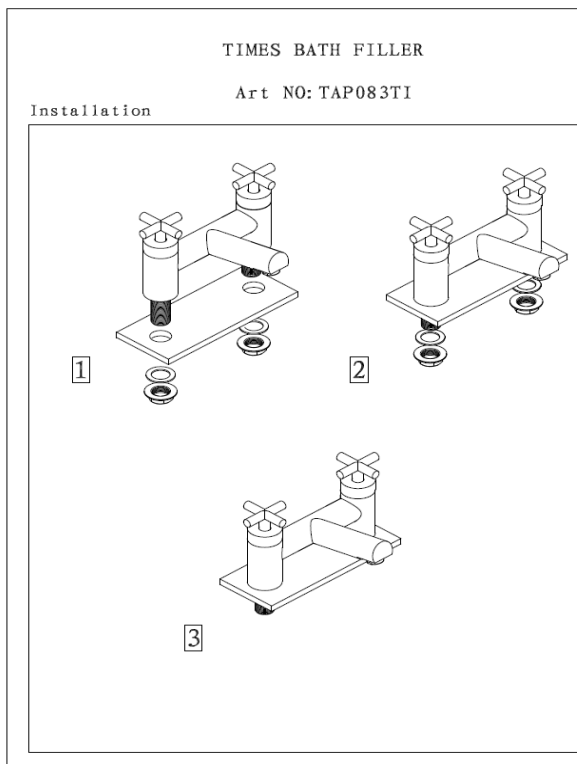

WEIGHT:

NET 2.0 kg (tap only)

GROSS 2.3 KG

STANDARDS: BS EN 200

**3/4" BSP CONNECTIONS
CERAMIC DISC TECHNOLOGY**

Flow Rate: M.P

0.2bar	0.5bar	1bar	2bar	3bar
9.6L/min	14.9L/min	21L/min	29.8L/min	42.6L/min

BOX SIZE 250 x 180 x 190 mm

TAP084TI- TIMES BASIN PILLAR TAPS

ILLUSTRATION: TIMES BASIN PILLAR TAPS

BAR CODE: 5060168228802

COLOUR: CHROME PLATE

WEIGHT:

NET 1.4 kg

GROSS 1.6 kg

STANDARDS: BS EN 200

NOTES:

1/2" BSP CONNECTIONS
CERAMIC DISC TECHNOLOGY

Flow Rate: L.P

0.2bar	0.5bar	1bar	2bar	3bar
5.5L/min	8.4L/min	12.7L/min	16.8L/min	20.8L/min

BOX SIZE 220 x 150 x 90 mm

TAP085TI- TIMES BATH PILLAR TAPS

ILLUSTRATION: TIMES BATH PILLAR TAPS

BAR CODE: 5060168228819

COLOUR: CHROME PLATE

WEIGHT:

NET 1.6 kg

GROSS 1.8 kg

STANDARDS: BS EN 200

NOTES:

3/4" BSP CONNECTIONS
CERAMIC DISC TECHNOLOGY