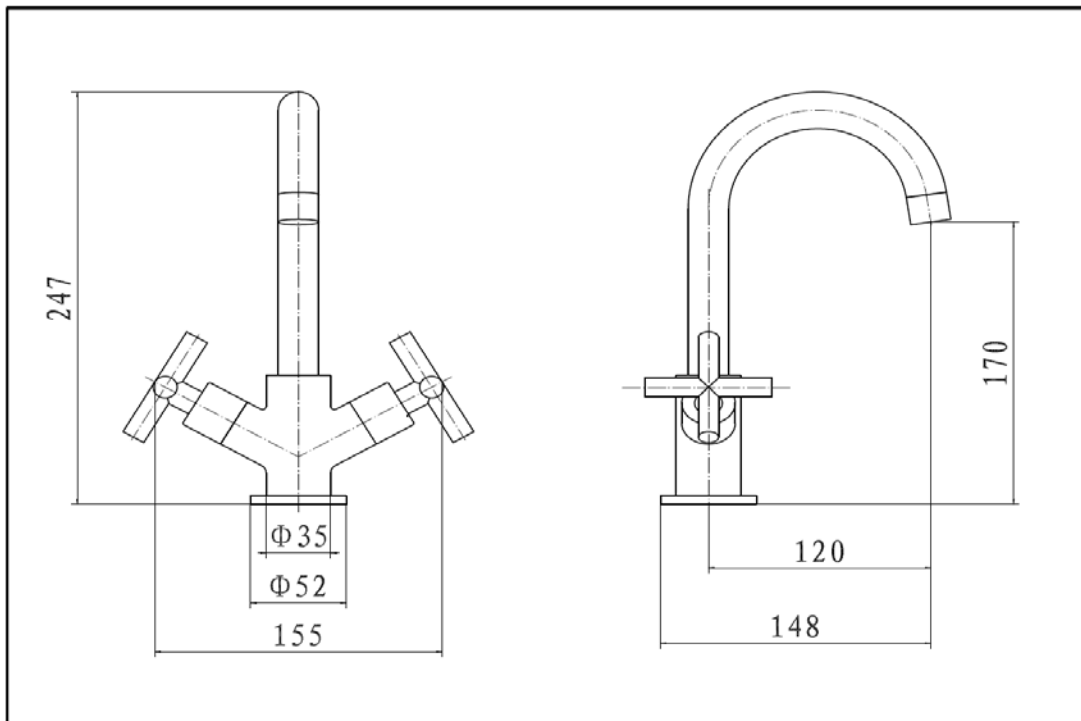

ILLUSTRATION: TIMES MONO BASIN MIXER

BAR CODE: 5060168228765

COLOUR: CHROME PLATE

WEIGHT:

NET 1.15 kg (tap only)

GROSS 1.84 kg

STANDARDS: BS EN 200

NOTES: SUPPLIED WITH CLICK WASTE

1/2" BSP FLEXI HOSES

CERAMIC DISC CARTRIDGE TECHNOLOGY

Flow Rate: L.P

0.2bar	0.5bar	1bar	2bar	3bar
6.9 L/min	10.5 L/min	14.7 L/min	20.7 L/min	25.5 L/min