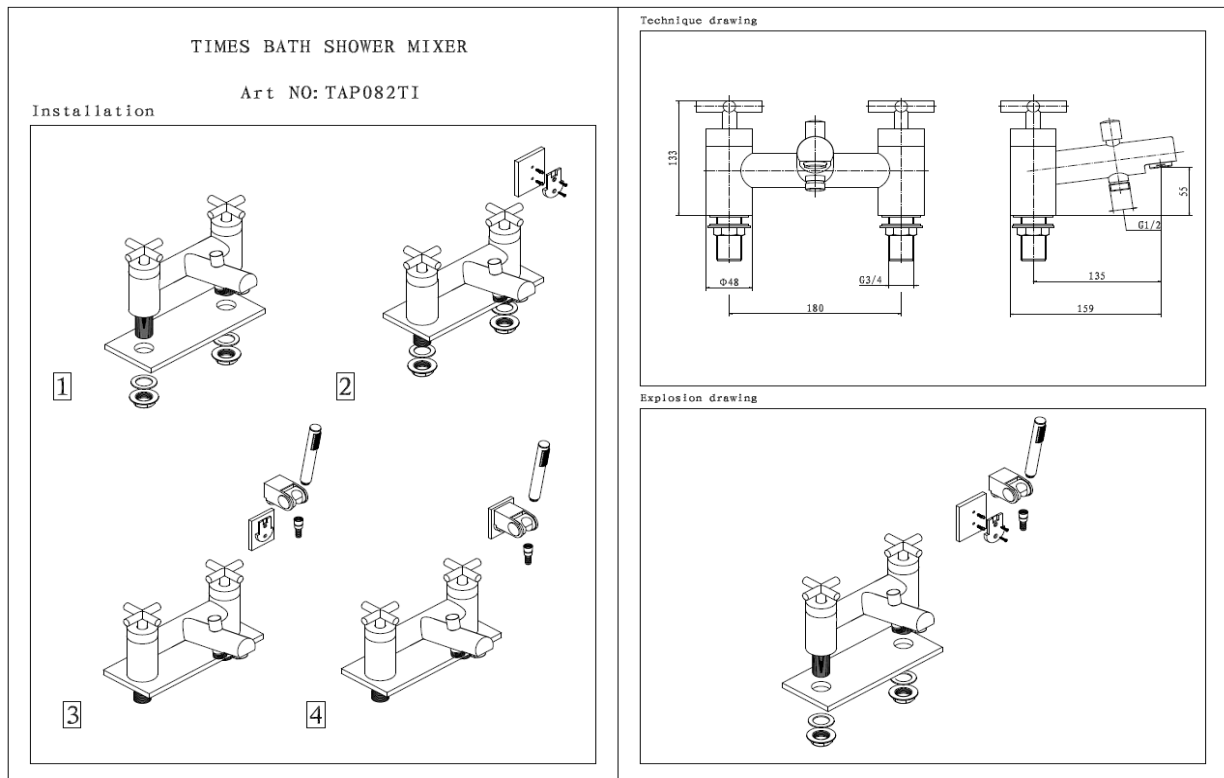

ILLUSTRATION: TIMES BATH SHOWER MIXER

BAR CODE: 5060168228789

COLOUR: CHROME PLATE

WEIGHT:

NET 2.16 kg (tap only)

GROSS 2.84 KG

STANDARDS: BS EN 200

NOTES: SHOWER HOSE AND HAND SET
3/4" BSP CONNECTIONS
CERAMIC DISC TECHNOLOGY
WALL BRACKET

Flow Rate: M.P

0.2bar	0.5bar	1bar	2bar	3bar
9.3L/min	14.5L/min	20.8L/min	29.5L/min	38.1L/min