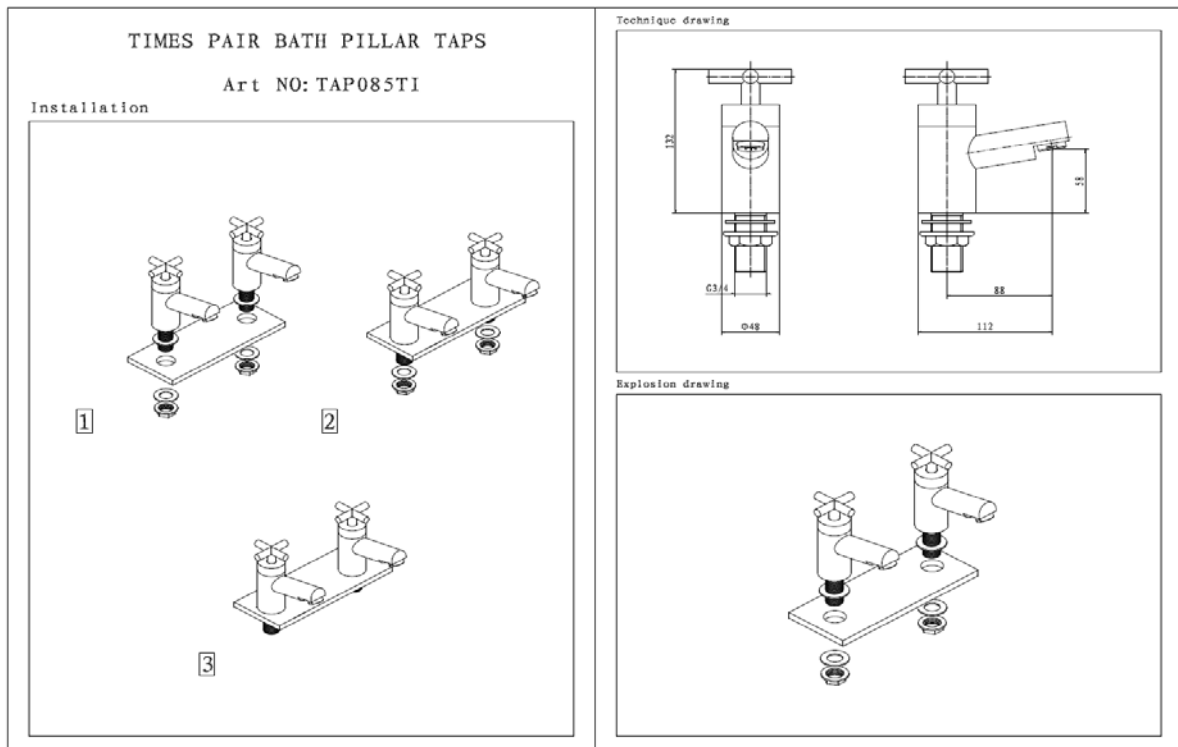

ILLUSTRATION: TIMES BATH PILLAR TAPS

BAR CODE: 5060168228819

COLOUR: CHROME PLATE

WEIGHT:

NET 1.6 kg

GROSS 1.8 kg

STANDARDS: BS EN 200

NOTES:

3/4" BSP CONNECTIONS
CERAMIC DISC TECHNOLOGY

Flow Rate: M.P

0.2bar	0.5bar	1bar	2bar	3bar
5.2L/min	8.4L/min	11.8L/min	16.8L/min	20.7L/min