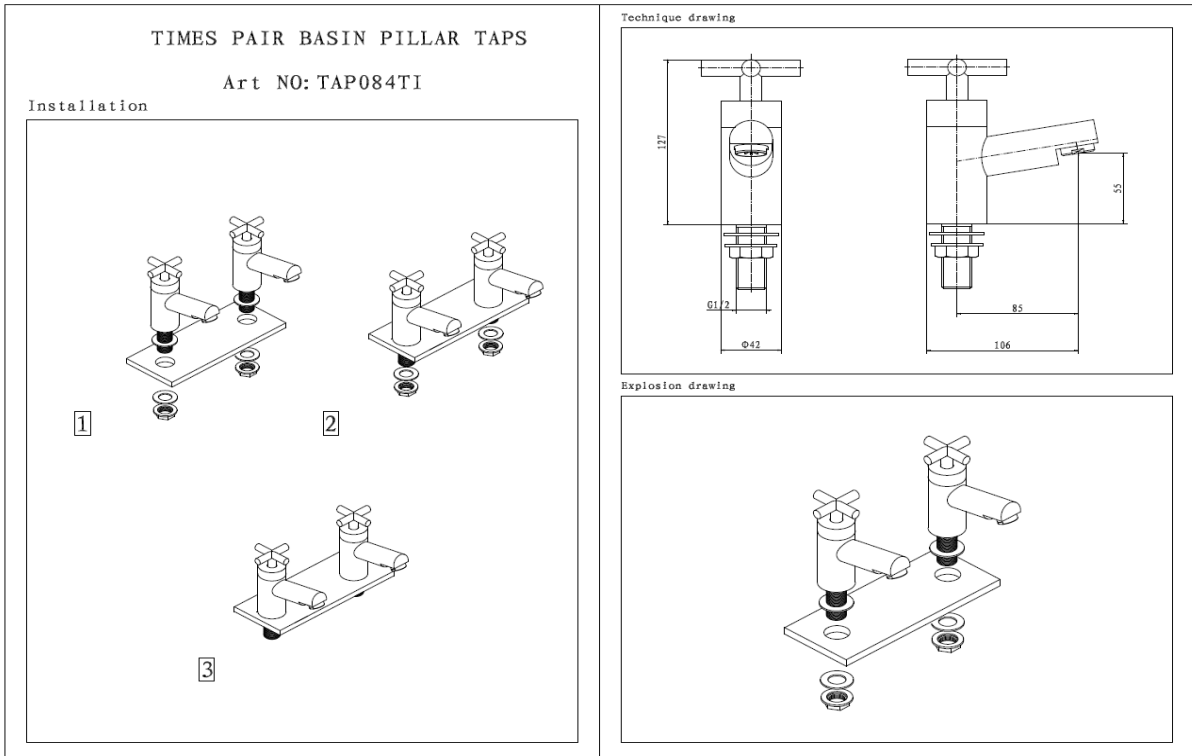

WEIGHT:

NET 2.0 kg (tap only)

GROSS 2.3 KG

STANDARDS: BS EN 200

**3/4" BSP CONNECTIONS
CERAMIC DISC TECHNOLOGY**

Flow Rate: M.P

0.2bar	0.5bar	1bar	2bar	3bar
9.6L/min	14.9L/min	21L/min	29.8L/min	42.6L/min

BOX SIZE 250 x 180 x 190 mm

TAP084TI- TIMES BASIN PILLAR TAPS

ILLUSTRATION: TIMES BASIN PILLAR TAPS

BAR CODE: 5060168228802

COLOUR: CHROME PLATE

WEIGHT:

NET 1.4 kg

GROSS 1.6 kg

STANDARDS: BS EN 200

NOTES:

1/2" BSP CONNECTIONS
CERAMIC DISC TECHNOLOGY

Flow Rate: L.P

0.2bar	0.5bar	1bar	2bar	3bar
5.5L/min	8.4L/min	12.7L/min	16.8L/min	20.8L/min

BOX SIZE 220 x 150 x 90 mm

TAP085TI- TIMES BATH PILLAR TAPS

ILLUSTRATION: TIMES BATH PILLAR TAPS

BAR CODE: 5060168228819

COLOUR: CHROME PLATE

WEIGHT:

NET 1.6 kg

GROSS 1.8 kg

STANDARDS: BS EN 200

NOTES:

3/4" BSP CONNECTIONS
CERAMIC DISC TECHNOLOGY