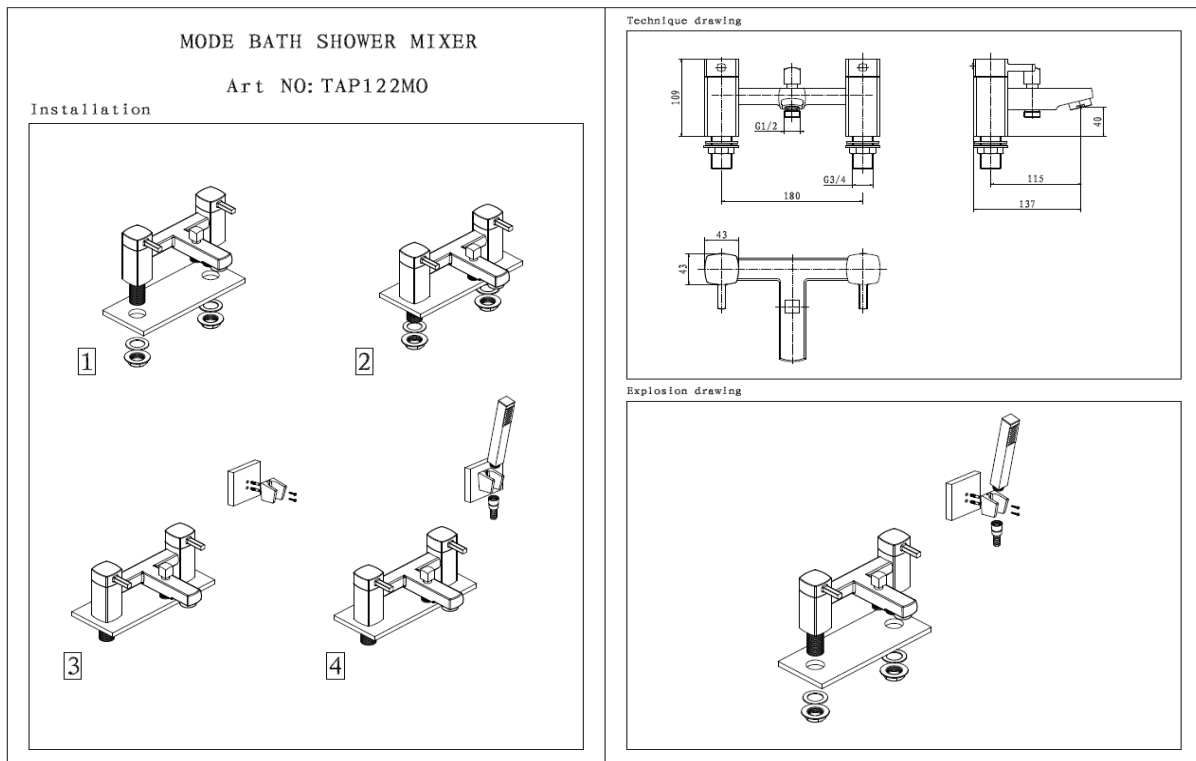

TAP122MO- MODE BATH SHOWER MIXER

ILLUSTRATION: MODE BATH SHOWER MIXER

BAR CODE: 5055681400644

COLOUR: CHROME PLATE

WEIGHT:

NET 2.00 kg (tap only)

GROSS 2.7 KG

STANDARDS: BS EN 200

**NOTES: SHOWER HOSE AND HAND SET
3/4" BSP CONNECTIONS
CERAMIC DISC TECHNOLOGY
WALL BRACKET**

Flow Rate: L.P

0.2bar	0.5bar	1bar	2bar	3bar
10.3L/min	16.5L/min	23.5L/min	34.5L/min	41.7L/min

BOX SIZE 250 x 160 x 170 mm

NOTES:

**3/4" BSP CONNECTIONS
CERAMIC DISC TECHNOLOGY**

Flow Rate: L.P

0.2bar	0.5bar	1bar	2bar	3bar
11.3L/min	17.7L/min	25.1L/min	38.1L/min	43.8L/min

MODE BATH FILLER
Art NO: TAP124MO

Installation

Technique drawing

BOX SIZE 190 x 150 x 70 mm