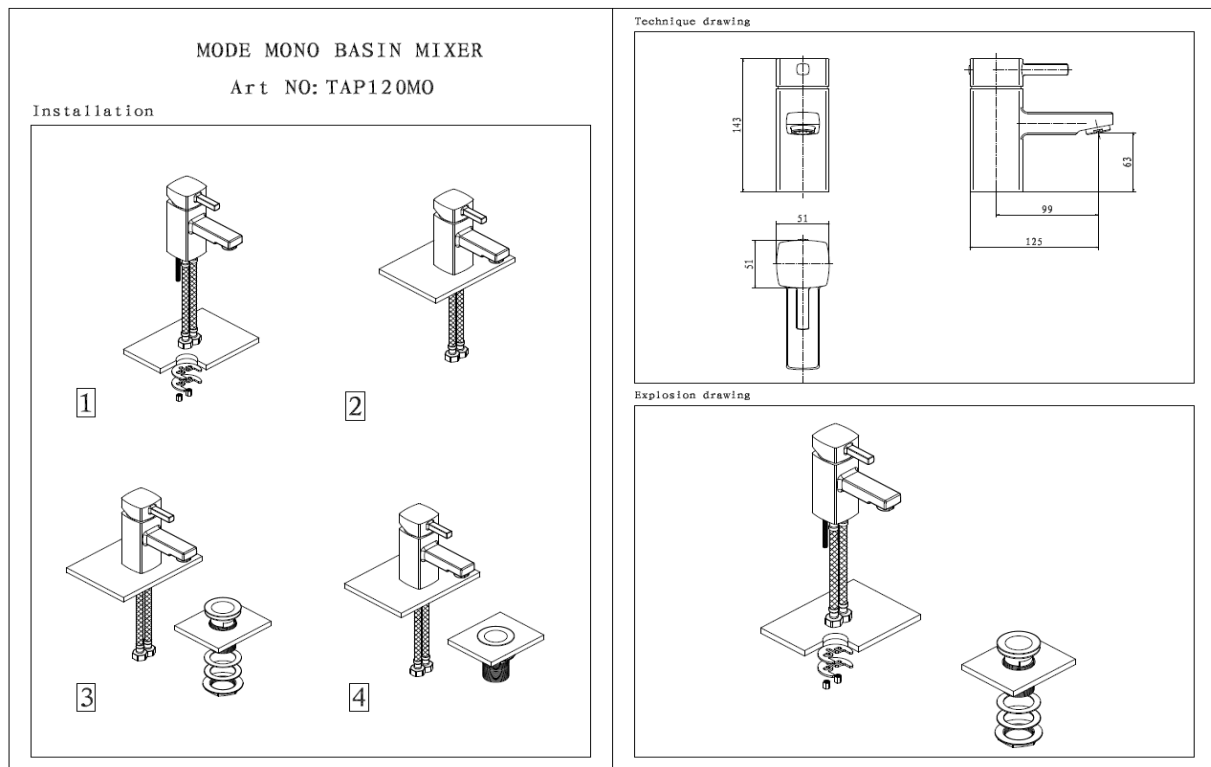

TAP120MO- MODE MONO BASIN MIXER WITH CLICK WASTE

ILLUSTRATION: MODE MONO BASIN MIXER

BAR CODE: 5055681400637

COLOUR: CHROME PLATE

WEIGHT:

NET 1.03 kg (tap only)

GROSS 1.63 kg

STANDARDS: BS EN 200

NOTES: SUPPLIED WITH CLICK WASTE

1/2" BSP FLEXI HOSES

CERAMIC DISC CARTRIDGE TECHNOLOGY

Flow Rate: L.P

0.2bar	0.5bar	1bar	2bar	3bar
5.6L/min	8.9L/min	12.7L/min	17.9L/min	21.9L/min

BOX SIZE 220 x 150 x 90 mm

**NOTES: SHOWER HOSE AND HAND SET
3/4" BSP CONNECTIONS
CERAMIC DISC TECHNOLOGY
WALL BRACKET**

Flow Rate: L.P

0.2bar	0.5bar	1bar	2bar	3bar
10.3L/min	16.5L/min	23.5L/min	34.5L/min	41.7L/min

BOX SIZE 250 x 160 x 170 mm

BOX SIZE 190 x 150 x 70 mm