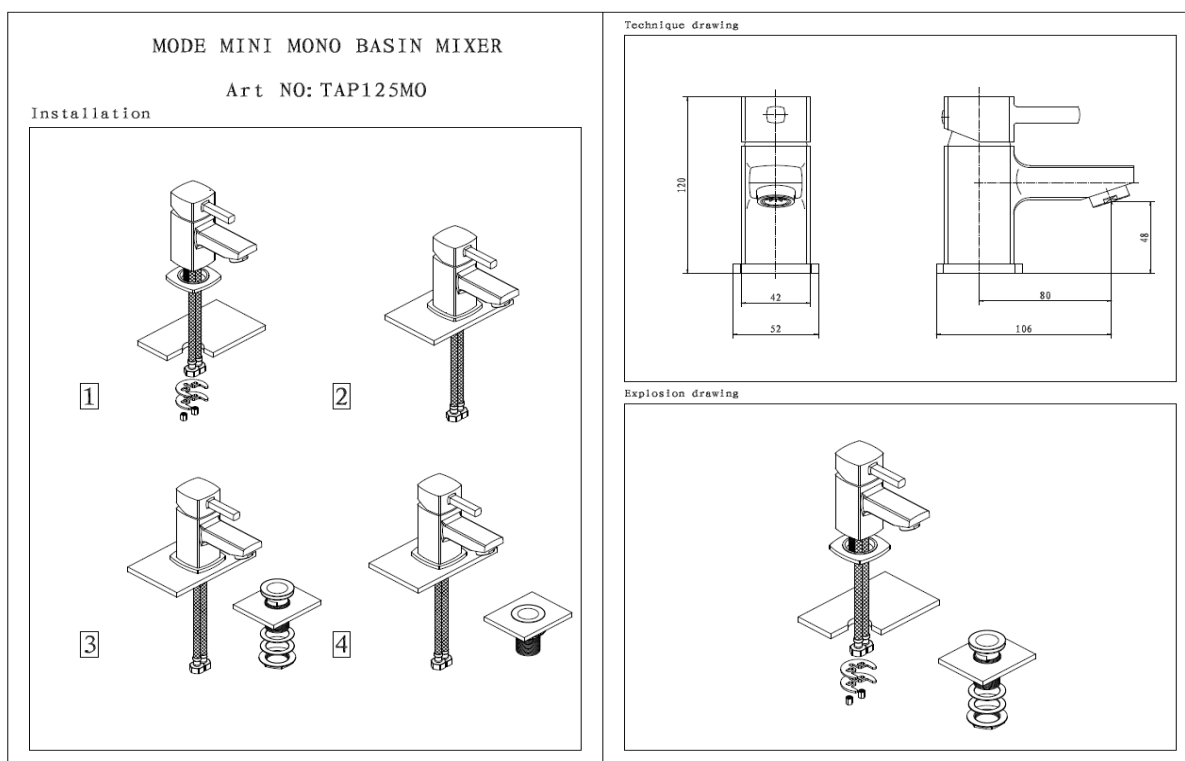

NOTES:

**3/4" BSP CONNECTIONS
CERAMIC DISC TECHNOLOGY**

Flow Rate: L.P

0.2bar	0.5bar	1bar	2bar	3bar
11.3L/min	17.7L/min	25.1L/min	38.1L/min	43.8L/min

MODE BATH FILLER
Art NO: TAP124MO

Installation

Technique drawing

Explosion drawing

BOX SIZE 250 x 160 x 170 mm

TAP125MO- MODE MINI MONO BASIN MIXER WITH CLICK WASTE

ILLUSTRATION: MODE MINI MONO BASIN MIXER

BAR CODE: 5055681400668

COLOUR: CHROME PLATE

WEIGHT:

NET 0.68 kg (tap only)

GROSS 1.28 kg

STANDARDS: BS EN 200

NOTES: SUPPLIED WITH CLICK WASTE
1/2" BSP FLEXI HOSES
CERAMIC DISC CARTRIDGE TECHNOLOGY

Flow Rate: L.P

0.2bar	0.5bar	1bar	2bar	3bar
7.4L/min	9.2L/min	11.7L/min	15.5L/min	18.4L/min

BOX SIZE 190 x 150 x 70 mm