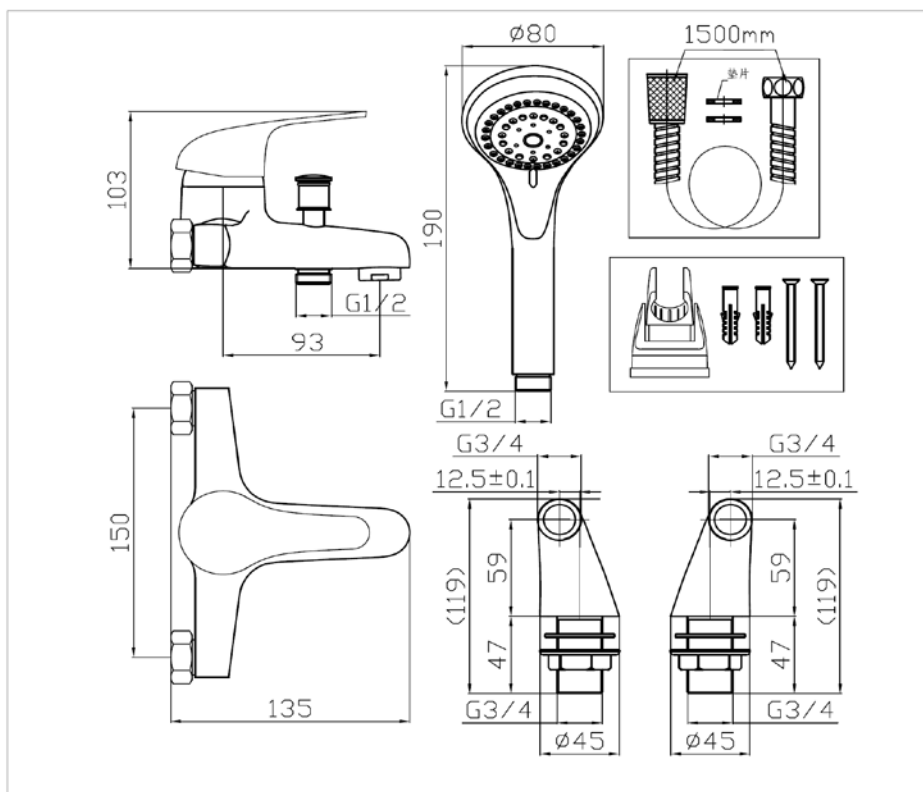

0.2bar	0.5bar	1bar	2bar	3bar
3.8L/min	6.2L/min	8.8L/min	12.5L/min	15.4L/min

**BOX SIZE 250 x 140 x 75 mm**

TAP111G4K- G4K BATH FILLER

ILLUSTRATION: G4K BATH FILLER

BAR CODE: 5060168228932

COLOUR: CHROME PLATE

WEIGHT:

NET 0.73 kg

GROSS 1.44 kg

STANDARDS: BS EN 200

NOTES:

**3/4" BSP CONNECTIONS
CERAMIC DISC TECHNOLOGY**

Flow Rate: L.P

0.2bar	0.5bar	1bar	2bar	3bar
11L/min	17.2L/min	24.3L/min	34 L/min	

BOX SIZE 200 x 160 x 120 mm

TAP112G4K- G4K BATH SHOWER MIXER

ILLUSTRATION: G4K BATH SHOWER MIXER

BAR CODE: 5060168228949

COLOUR: CHROME PLATE

WEIGHT:

NET 0.83kg (tap only)

GROSS 1.93 KG

STANDARDS: BS EN 200

NOTES: SHOWER HOSE AND HAND SET
3/4" BSP CONNECTIONS
CERAMIC DISC TECHNOLOGY
WALL BRACKET

Flow Rate: L.P

0.2bar	0.5bar	1bar	2bar	3bar
15.5L/min	19.8L/min	25.6L/min	34.5L/min	

BOX SIZE 220 x 170 x 160 mm