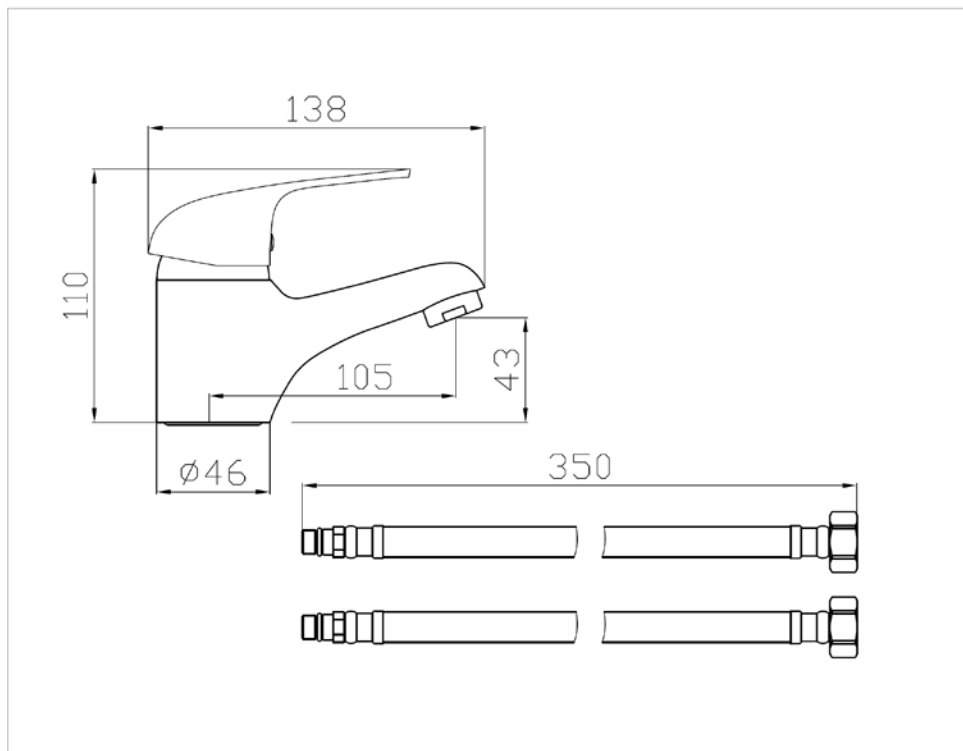

TAP110G4K- G4K MONO BASIN MIXER WITH CLICK WASTE**ILLUSTRATION: G4K MONO BASIN MIXER****BAR CODE: 5060168228925****COLOUR: CHROME PLATE****WEIGHT:****NET 0.575 kg (tap only)****GROSS 1.04 kg****STANDARDS: BS EN 200****NOTES: SUPPLIED WITH CLICK WASTE****1/2" BSP FLEXI HOSES****CERAMIC DISC CARTRIDGE TECHNOLOGY****Flow Rate: L.P**

0.2bar	0.5bar	1bar	2bar	3bar
3.8L/min	6.2L/min	8.8L/min	12.5L/min	15.4L/min

**BOX SIZE 250 x 140 x 75 mm**

TAP111G4K- G4K BATH FILLER

ILLUSTRATION: G4K BATH FILLER

BAR CODE: 5060168228932

COLOUR: CHROME PLATE

WEIGHT:

NET 0.73 kg

GROSS 1.44 kg

STANDARDS: BS EN 200

NOTES:

**3/4" BSP CONNECTIONS
CERAMIC DISC TECHNOLOGY**

Flow Rate: L.P

0.2bar	0.5bar	1bar	2bar	3bar
11L/min	17.2L/min	24.3L/min	34 L/min	

BOX SIZE 200 x 160 x 120 mm

TAP112G4K- G4K BATH SHOWER MIXER

ILLUSTRATION: G4K BATH SHOWER MIXER

BAR CODE: 5060168228949

COLOUR: CHROME PLATE

WEIGHT:

NET 0.83kg (tap only)

GROSS 1.93 KG