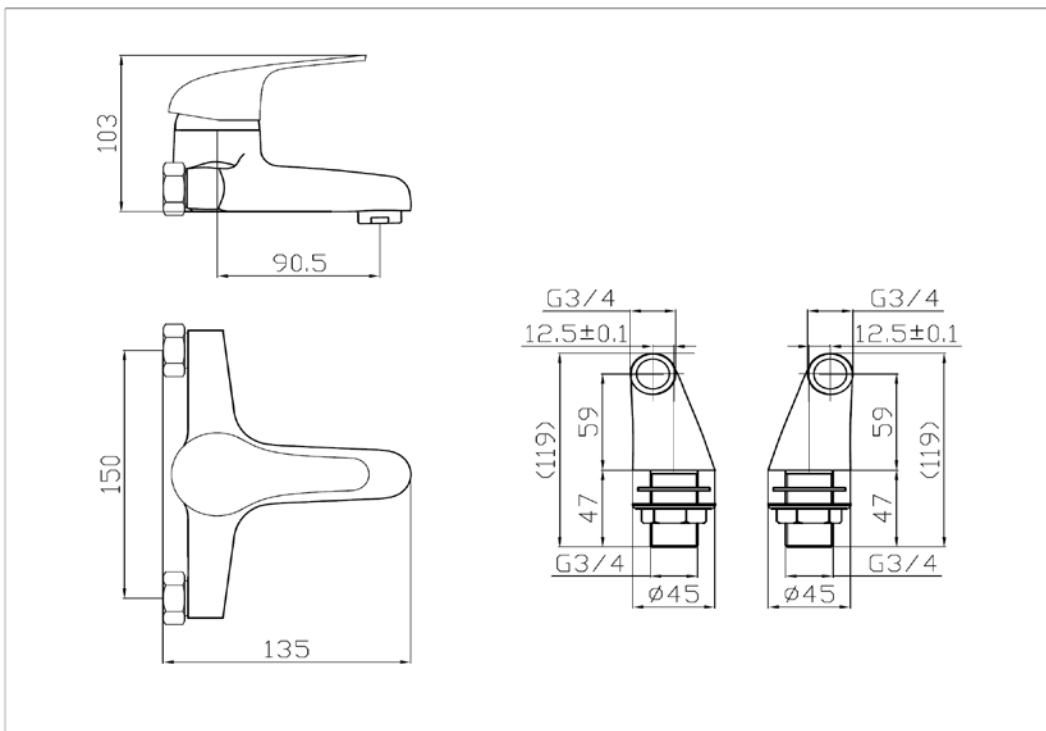

0.2bar	0.5bar	1bar	2bar	3bar
3.8L/min	6.2L/min	8.8L/min	12.5L/min	15.4L/min

**BOX SIZE 250 x 140 x 75 mm**

TAP111G4K- G4K BATH FILLER

ILLUSTRATION: G4K BATH FILLER

BAR CODE: 5060168228932

COLOUR: CHROME PLATE

WEIGHT:

NET 0.73 kg

GROSS 1.44 kg

STANDARDS: BS EN 200

NOTES:

**3/4" BSP CONNECTIONS
CERAMIC DISC TECHNOLOGY**

Flow Rate: L.P

0.2bar	0.5bar	1bar	2bar	3bar
11L/min	17.2L/min	24.3L/min	34 L/min	

BOX SIZE 200 x 160 x 120 mm

TAP112G4K- G4K BATH SHOWER MIXER

ILLUSTRATION: G4K BATH SHOWER MIXER

BAR CODE: 5060168228949

COLOUR: CHROME PLATE

WEIGHT:

NET 0.83kg (tap only)

GROSS 1.93 KG

STANDARDS: BS EN 200

NOTES: SHOWER HOSE AND HAND SET
3/4" BSP CONNECTIONS
CERAMIC DISC TECHNOLOGY
WALL BRACKET

Flow Rate: L.P

0.2bar	0.5bar	1bar	2bar	3bar
15.5L/min	19.8L/min	25.6L/min	34.5L/min	

BOX SIZE 220 x 170 x 160 mm