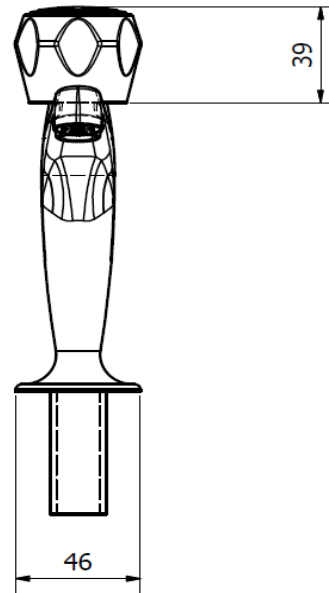

BAR CODE: 5055681401788

COLOUR: CHROME PLATE

WEIGHT:

NET 0.8 kg

GROSS 1.0 kg

STANDARDS: BS EN 200

NOTES:

3/4" BSP CONNECTIONS

Flow Rate: M.P

0.2bar	0.5bar	1bar	2bar	3bar
5.5L/min	8.4L/min	12.7L/min	16.8L/min	20.8L/min

BOX SIZE 220 x 150 x 60 mm

**TAP162AL- ALPHA 1/2" H.N SINK TAPS**

ILLUSTRATION: ALPHA H.N SINK TAPS

BAR CODE: 5055681401795

COLOUR: CHROME PLATE

WEIGHT:

NET 1.0 kg

GROSS 1.15 kg

STANDARDS: BS EN 200

NOTES:

1/2" BSP CONNECTIONS

Flow Rate: L.P

0.2bar	0.5bar	1bar	2bar	3bar
5.5L/min	8.4L/min	12.7L/min	16.8L/min	20.8L/min

**BOX SIZE 260 x 170 x 50 mm**