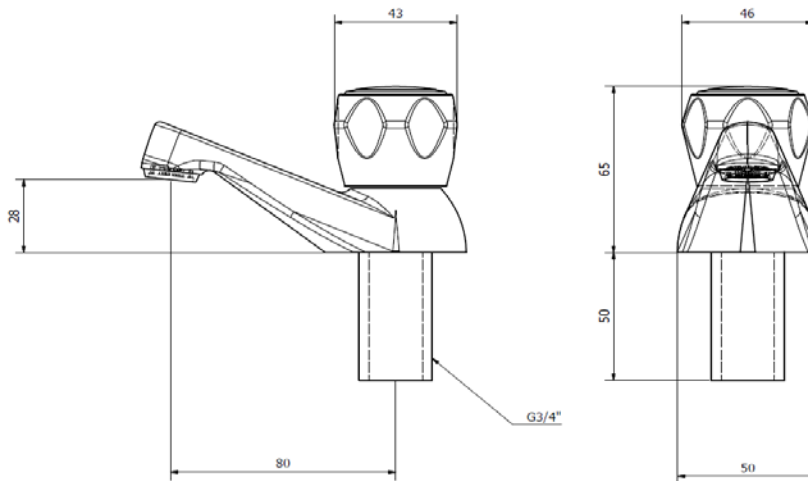

BAR CODE: 5055681401788

COLOUR: CHROME PLATE

WEIGHT:

NET 0.8 kg

GROSS 1.0 kg

STANDARDS: BS EN 200

NOTES:

3/4" BSP CONNECTIONS

Flow Rate: M.P

0.2bar	0.5bar	1bar	2bar	3bar
5.5L/min	8.4L/min	12.7L/min	16.8L/min	20.8L/min

BOX SIZE 220 x 150 x 60 mm

**TAP162AL- ALPHA 1/2" H.N SINK TAPS**

ILLUSTRATION: ALPHA H.N SINK TAPS

BAR CODE: 5055681401795

COLOUR: CHROME PLATE

WEIGHT:

NET 1.0 kg

GROSS 1.15 kg

STANDARDS: BS EN 200

NOTES:

1/2" BSP CONNECTIONS

Flow Rate: L.P

0.2bar	0.5bar	1bar	2bar	3bar
5.5L/min	8.4L/min	12.7L/min	16.8L/min	20.8L/min

**BOX SIZE 260 x 170 x 50 mm**