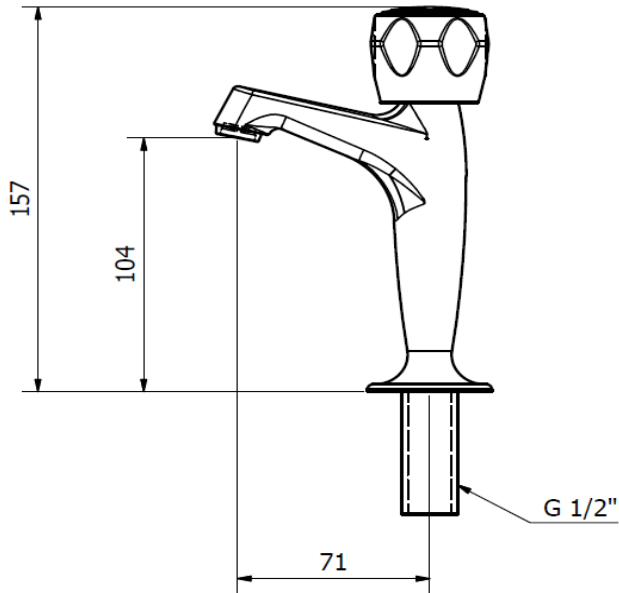

BAR CODE: 5055681401788

COLOUR: CHROME PLATE

WEIGHT:

NET 0.8 kg

GROSS 1.0 kg

STANDARDS: BS EN 200

NOTES:

3/4" BSP CONNECTIONS

Flow Rate: M.P

0.2bar	0.5bar	1bar	2bar	3bar
5.5L/min	8.4L/min	12.7L/min	16.8L/min	20.8L/min

BOX SIZE 220 x 150 x 60 mm

**TAP162AL- ALPHA 1/2" H.N SINK TAPS**

ILLUSTRATION: ALPHA H.N SINK TAPS

BAR CODE: 5055681401795

COLOUR: CHROME PLATE

WEIGHT:

NET 1.0 kg

GROSS 1.15 kg

STANDARDS: BS EN 200

NOTES:

1/2" BSP CONNECTIONS

Flow Rate: L.P

0.2bar	0.5bar	1bar	2bar	3bar
5.5L/min	8.4L/min	12.7L/min	16.8L/min	20.8L/min

**BOX SIZE 260 x 170 x 50 mm**