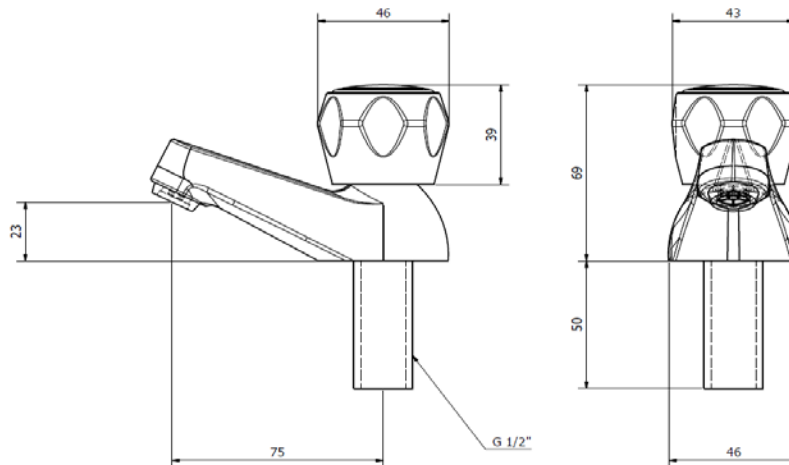

**TAP160AL- ALPHA BASIN TAPS**

**ILLUSTRATION: ALPHA BASIN TAPS**

**BAR CODE: 5055681401771**

**COLOUR: CHROME PLATE**

**WEIGHT:**

**NET 0.84 kg**

**GROSS 0.91 kg**

**STANDARDS: BS EN 200**

**NOTES:**

**1/2" BSP CONNECTIONS**

**Flow Rate: L.P**

0.2bar	0.5bar	1bar	2bar	3bar
5.5L/min	8.4L/min	12.7L/min	16.8L/min	20.8L/min

**BOX SIZE 220 x 150 x 60 mm**

**TAP161AL- ALPHA BATH TAPS**

ILLUSTRATION: ALPHA BATH TAPS

BAR CODE: 5055681401788

COLOUR: CHROME PLATE

WEIGHT:

NET 0.8 kg

GROSS 1.0 kg

STANDARDS: BS EN 200

NOTES:

3/4" BSP CONNECTIONS

COLOUR: CHROME PLATE

WEIGHT:

NET 1.0 kg

GROSS 1.15 kg

STANDARDS: BS EN 200

NOTES:

1/2" BSP CONNECTIONS

Flow Rate: L.P