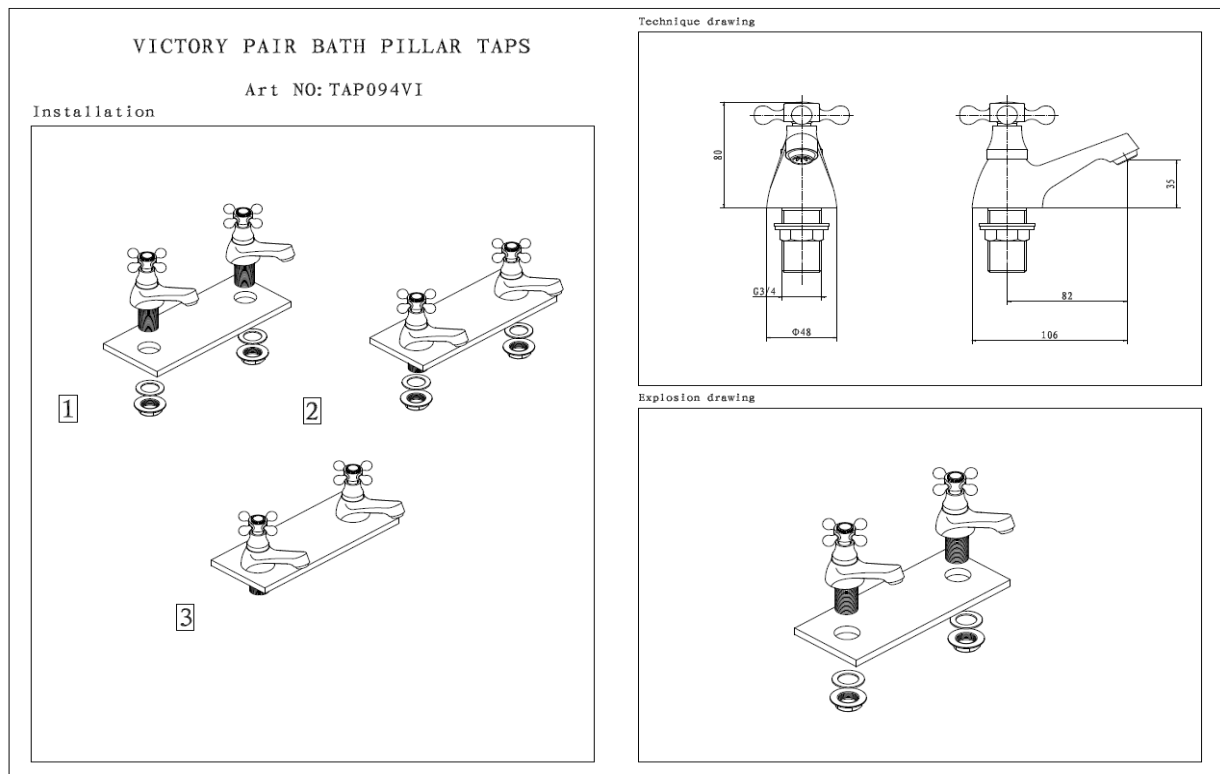

#### VICTORY PAIR BASIN PILLAR TAPS

Art NO: TAP093VI

Installation

Technique drawing

Explosion drawing

BOX SIZE 180 x 150 x 70 mm

### TAP094VI- VICTORY BATH PILLAR TAPS

ILLUSTRATION: VICTORY BATH PILLAR TAPS

BAR CODE: 5060168228864

COLOUR: CHROME PLATE

WEIGHT:

NET 0.88 kg

GROSS 1.0 kg

STANDARDS: BS EN 200

NOTES:

3/4" BSP CONNECTIONS  
CERAMIC DISC TECHNOLOGY

Flow Rate: M.P

0.2bar	0.5bar	1bar	2bar	3bar
7.2L/min	11.4L/min	16.3L/min	23.2L/min	28.3L/min

BOX SIZE 180 x 150 x 70 mm