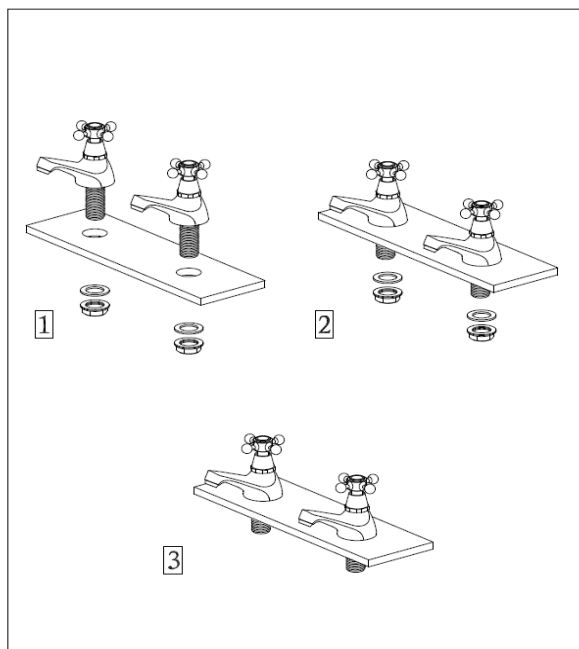

### TAP093VI- VICTORY BASIN PILLAR TAPS

ILLUSTRATION: VICTORY BASIN PILLAR TAPS

BAR CODE: 5060168228857

COLOUR: CHROME PLATE

WEIGHT:

NET 0.75 kg

GROSS 0.87 kg

STANDARDS: BS EN 200

NOTES:

1/2" BSP CONNECTIONS  
CERAMIC DISC TECHNOLOGY

Flow Rate: L.P

0.2bar	0.5bar	1bar	2bar	3bar
7L/min	11L/min	15.9L/min	22.8L/min	28L/min

#### VICTORY PAIR BASIN PILLAR TAPS

Art NO: TAP093VI

Installation

Technique drawing

Explosion drawing

BOX SIZE 180 x 150 x 70 mm