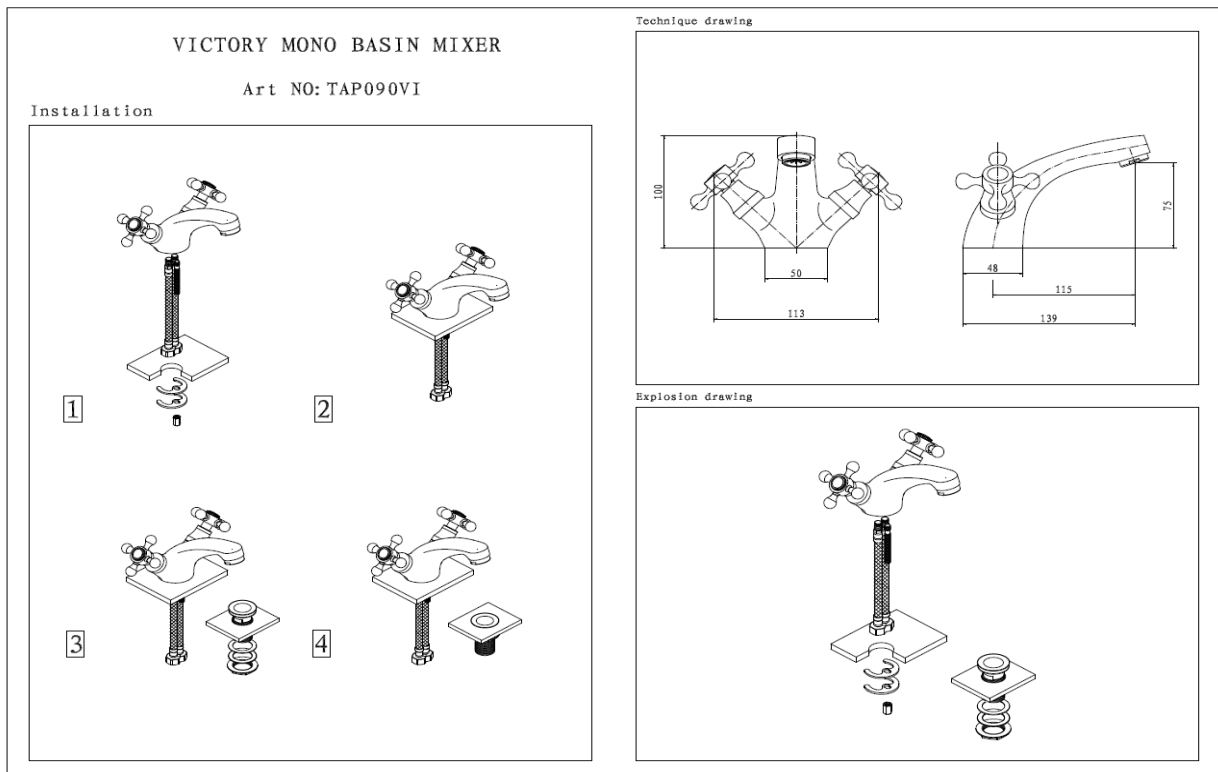

### TAP090VI- VICTORY MONO BASIN MIXER WITH CLICK WASTE

ILLUSTRATION: VICTORY MONO BASIN MIXER

BAR CODE: 5060168228826

COLOUR: CHROME PLATE

WEIGHT:

NET 0.90 kg (tap only)

GROSS 1.52 kg

STANDARDS: BS EN 200

NOTES: SUPPLIED WITH CLICK WASTE  
1/2" BSP FLEXI HOSES  
CERAMIC DISC CARTRIDGE TECHNOLOGY

Flow Rate: L.P

0.2bar	0.5bar	1bar	2bar	3bar
8 L/min	12.5 L/min	18.2 L/min	26.5 L/min	30.7 L/min

BOX SIZE 190 x 190 x 120 mm

**TAP091VI- VICTORY BATH SHOWER MIXER**

**ILLUSTRATION: VICTORY BATH SHOWER MIXER**

**BAR CODE: 5060168228833**

**COLOUR: CHROME PLATE**

**WEIGHT:**

**NET 1.54 kg (tap only)**

**GROSS 2.38 KG**

**STANDARDS: BS EN 200**

**NOTES: SHOWER HOSE AND HAND SET  
3/4" BSP CONNECTIONS  
CERAMIC DISC TECHNOLOGY  
WALL BRACKET**

**Flow Rate: M.P**

0.2bar	0.5bar	1bar	2bar	3bar
7.7L/min	13.3L/min	19.6L/min	28.1L/min	

**VICTORY BATH SHOWER MIXER**  
Art NO: TAP091VI