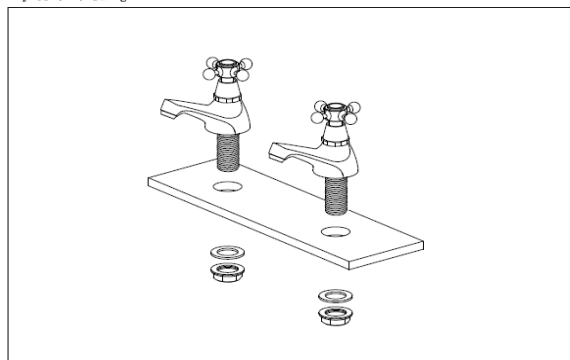

NOTES:

1/2" BSP CONNECTIONS  
CERAMIC DISC TECHNOLOGY

Flow Rate: L.P

0.2bar	0.5bar	1bar	2bar	3bar
7L/min	11L/min	15.9L/min	22.8L/min	28L/min

#### VICTORY PAIR BASIN PILLAR TAPS

Art NO: TAP093VI

Installation

Technique drawing

Explosion drawing

BOX SIZE 180 x 150 x 70 mm

### TAP094VI- VICTORY BATH PILLAR TAPS

ILLUSTRATION: VICTORY BATH PILLAR TAPS

BAR CODE: 5060168228864

COLOUR: CHROME PLATE

WEIGHT:

NET 0.88 kg

GROSS 1.0 kg

STANDARDS: BS EN 200

NOTES:

3/4" BSP CONNECTIONS  
CERAMIC DISC TECHNOLOGY

Flow Rate: M.P

0.2bar	0.5bar	1bar	2bar	3bar
7.2L/min	11.4L/min	16.3L/min	23.2L/min	28.3L/min

BOX SIZE 180 x 150 x 70 mm