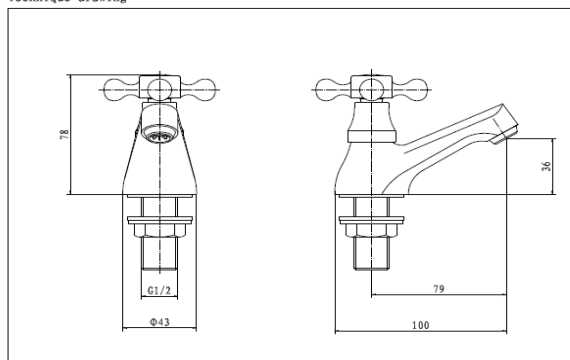

### TAP093VI- VICTORY BASIN PILLAR TAPS

ILLUSTRATION: VICTORY BASIN PILLAR TAPS

BAR CODE: 5060168228857

COLOUR: CHROME PLATE

WEIGHT:

NET 0.75 kg

GROSS 0.87 kg

STANDARDS: BS EN 200

NOTES:

1/2" BSP CONNECTIONS  
CERAMIC DISC TECHNOLOGY

Flow Rate: L.P

0.2bar	0.5bar	1bar	2bar	3bar
7L/min	11L/min	15.9L/min	22.8L/min	28L/min

#### VICTORY PAIR BASIN PILLAR TAPS

Art NO: TAP093VI

Installation

Technique drawing

Explosion drawing

BOX SIZE 180 x 150 x 70 mm

NOTES:

3/4" BSP CONNECTIONS  
CERAMIC DISC TECHNOLOGY

Flow Rate: M.P

0.2bar	0.5bar	1bar	2bar	3bar
7.2L/min	11.4L/min	16.3L/min	23.2L/min	28.3L/min

BOX SIZE 180 x 150 x 70 mm