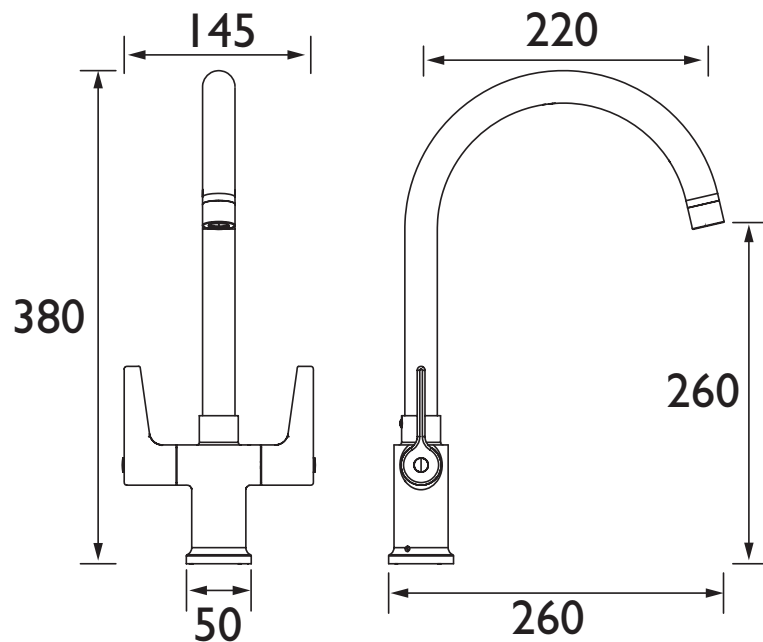

Product Certifications:

WRAS Certificate No: 2012902
WRAS Expiry Date: 31/12/2025

For more products, visit our website:
<http://www.bristan.com>

Specification

Product Type:	Kitchen Taps
Main Construction Material:	Brass
Mount Type:	Deck Mounted
Handle Type:	Lever Handles
Connection Inlet:	1/2" BSP Flexible Tails
Connection Outlet:	Flow Straightener
Number of Tap Holes:	1
Valve/Cartridge Type:	1/2" Ceramic Disc Valve
Plumbing System Requirements:	Suitable for all plumbing systems
Minimum Dynamic Pressure (bar):	0.4 bar
Maximum Dynamic Pressure (bar):	5.0 bar
Maximum Hot Water Temperature °C:	65°C
Maximum Static Pressure (bar):	10 bar
Flow Type:	Single Flow
Isolation Included:	Yes

Dimensions (measurements in mm)

Flow Rates (l/min)

System Pressure (bar)	0.4	0.5	1	2	3	5
DUL SNK EF C (mixed)	13.3	14.9	21.1	29.8	36.5	47.1

TECHNICAL DATA SHEET

BRISTAN

D6