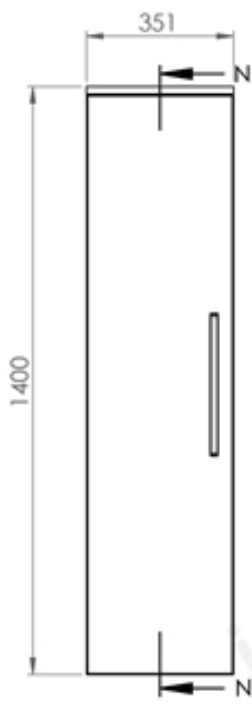

Technical Data Sheet

Dakota Tall Boy Unit
EF606

essential
BATHROOMS

TECHNICAL SPECIFICATION

EF606 Dakota Tall Boy Unit

COLOUR OPTIONS Onyx Grey/Marine Blue

DIMENSIONS 350x1400x250mm

FRONT VIEW

SECTION N-N
SCALE 1 : 12
SIDE VIEW

BOTTOM VIEW