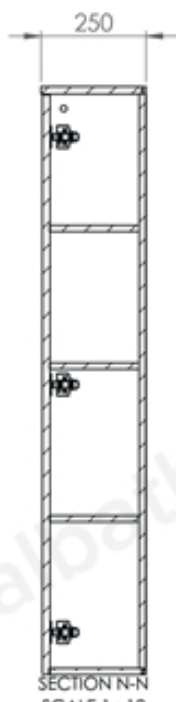

Technical Data Sheet

Dakota Tall Boy Unit
EF606

essential
BATHROOMS

TECHNICAL SPECIFICATION

EF606 Dakota Tall Boy Unit

COLOUR OPTIONS Onyx Grey/Marine Blue

DIMENSIONS 350x1400x250mm

FRONT VIEW

SECTION N-N
SCALE 1 : 12
SIDE VIEW

BOTTOM VIEW