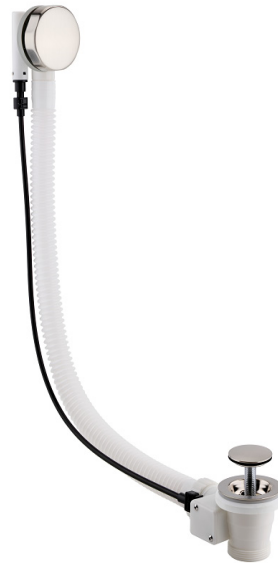

BY CAVALIER BATHROOMS

7402-NKL Bath Pop Up Waste - BRUSHED NICKEL

PRODUCT SPECIFICATION

| | |
|--------------------|-------------------|
| Product Code: | 7402-NKL |
| Finish: | Brushed Nickel |
| Description: | Bath Pop Up Waste |
| Construction: | Plastic |
| Gross Weight (kg): | 0.521 |

ADDITIONAL INFORMATION

- Brushed nickel finish
- 2 year guarantee*

* For full details of our guarantee please refer to our website. Our products are backed by a 10 year guarantee, this is only valid to customers who complete and submit the online Niagara® Guarantee Registration Form within 30 days of installation. Please note that products with finishes other than Chrome are guaranteed for 2 years only. To register and activate your guarantee visit: www.cavalierbathrooms.co.uk