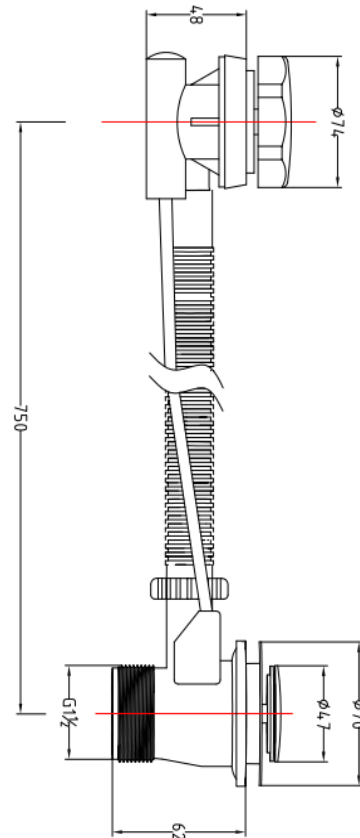

BY CAVALIER BATHROOMS

7402-NKL Bath Pop Up Waste - BRUSHED NICKEL

PRODUCT SPECIFICATION

| | |
|--------------------|-------------------|
| Product Code: | 7402-NKL |
| Finish: | Brushed Nickel |
| Description: | Bath Pop Up Waste |
| Construction: | Plastic |
| Gross Weight (kg): | 0.521 |

ADDITIONAL INFORMATION

- Brushed nickel finish
- 2 year guarantee*

* For full details of our guarantee please refer to our website. Our products are backed by a 10 year guarantee, this is only valid to customers who complete and submit the online Niagara® Guarantee Registration Form within 30 days of installation. Please note that products with finishes other than Chrome are guaranteed for 2 years only. To register and activate your guarantee visit: www.cavalierbathrooms.co.uk

Products are supplied with full installation instructions and fixings. All measurements in mm and are nominal.