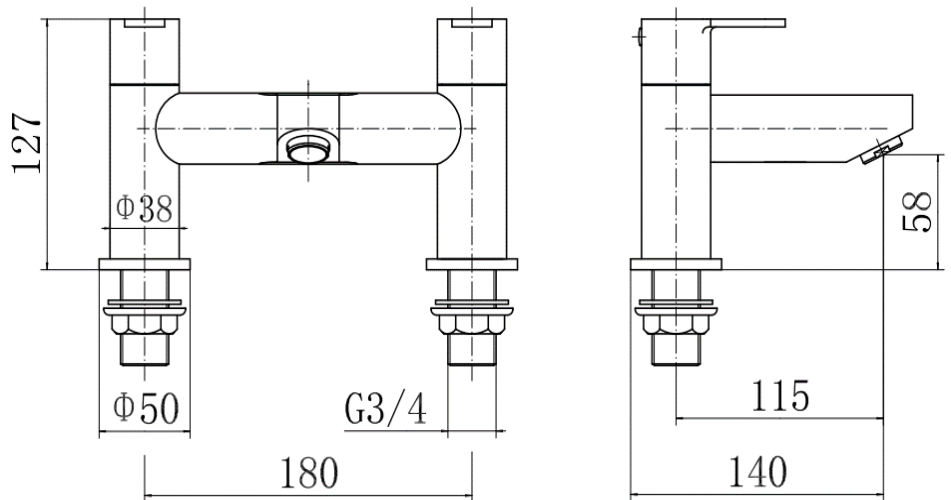

ADDITIONAL INFORMATION

- Chrome finish
- Back nut
- 10 year guarantee*

WORKING PRESSURES (bar)

Min Pressure	Max Pressure	Best Performance
0.2 bar	5 bar	2 bar

FLOW RATES (litres per minute)

0.5 Bar	1 Bar	3 Bar
20.9	29.7	50.7

* For full details of our guarantee please refer to our website. Our products are backed by a 10 year guarantee, this is only valid to customers who complete and submit the online Niagara® Guarantee Registration Form within 30 days of installation. Please note that products with finishes other than Chrome are guaranteed for 2 years only. To register and activate your guarantee visit: www.cavalierbathrooms.co.uk

Products are supplied with full installation instructions and fixings. All measurements in mm and are nominal.