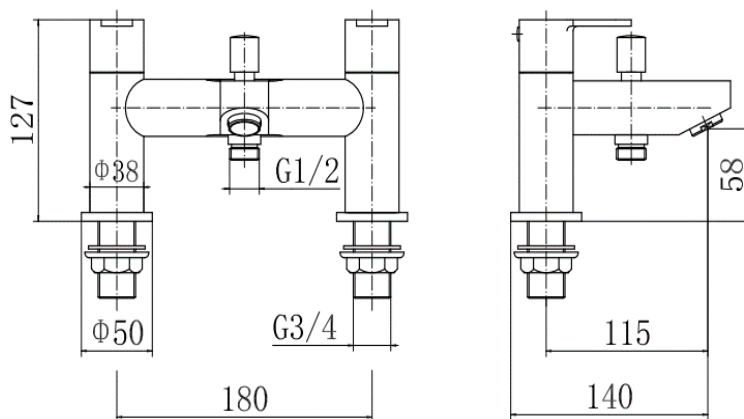

BY CAVALIER BATHROOMS

Camden 9005 BATH SHOWER MIXER - CHROME

PRODUCT SPECIFICATION

Product Code: 9005
 Finish: Chrome
 Description: Bath Shower Mixer
 Inlet Connections: 3/4 BSP
 Construction: Body: Brass
 Handle: Zinc
 Handset: ABS
 Hose: SS
 Cartridge: G3/4 quarter turn cartridge
 Gross Weight (kg): 2.05

ADDITIONAL INFORMATION

- Chrome finish
- Back nut
- Comes with shower kit and wall bracket
- 10 year guarantee*

WORKING PRESSURES (bar)

Min Pressure	Max Pressure	Best Performance
0.2 bar	5 bar	2 bar

FLOW RATES (litres per minute)

Products are supplied with full installation instructions and fixings. All measurements in mm and are nominal.