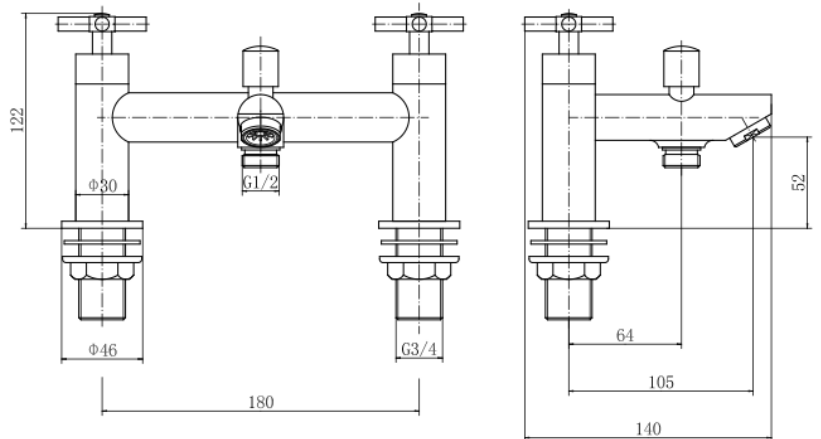

ADDITIONAL INFORMATION

- Chrome finish
- Back nut
- Comes with shower kit and wall bracket
- 10 year guarantee*

WORKING PRESSURES (bar)

Min Pressure	Max Pressure	Best Performance
0.2 bar	5 bar	2 bar

FLOW RATES (litres per minute)

0.5 Bar	1 Bar	3 Bar
12.4	25.4	33.5

* For full details of our guarantee please refer to our website. Our products are backed by a 10 year guarantee, this is only valid to customers who complete and submit the online Niagara® Guarantee Registration Form within 30 days of installation. Please note that products with finishes other than Chrome are guaranteed for 2 years only. To register and activate your guarantee visit: www.cavalierbathrooms.co.uk

Products are supplied with full installation instructions and fixings. All measurements in mm and are nominal.