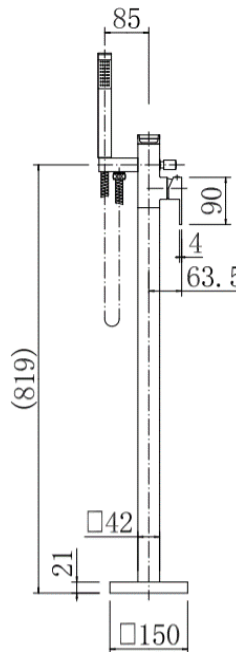

BY CAVALIER BATHROOMS

Soho 9088 FREE STANDING BATH SHOWER MIXER - CHROME

PRODUCT SPECIFICATION

Product Code: 9088
 Finish: Chrome
 Description: Free Standing Bath Shower Mixer
 Inlet Connections: M10*1*1/2*910
 Construction: Body: Brass
 Handle: Zinc
 Cartridge: 35mm ceramic cartridge
 Gross Weight (kg): 3.373

ADDITIONAL INFORMATION

- Chrome finish
- Flexible inlets
- 10 year guarantee*

WORKING PRESSURES (bar)

Min Pressure	Max Pressure	Best Performance
0.2 bar	5 bar	2 bar

FLOW RATES (litres per minute)

0.5 Bar	1 Bar	3 Bar
6.6	9	15.3

Products are supplied with full installation instructions and fixings. All measurements in mm and are nominal.