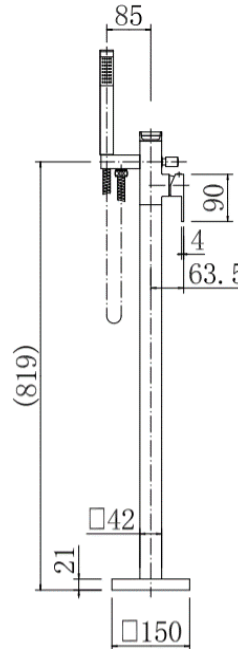

BY CAVALIER BATHROOMS

Soho 9088BL FREE STANDING BATH SHOWER MIXER - BLACK

PRODUCT SPECIFICATION

Product Code: 9088BL
Finish: Matt Black
Description: Free Standing Bath Shower Mixer
Inlet Connections: M10*1*1/2*910
Construction: Body: Brass
Handle: Zinc
Cartridge: 35mm ceramic cartridge
Gross Weight (kg): 3.373

ADDITIONAL INFORMATION

- Matt black finish
- Flexible inlets
- 2 year guarantee*

WORKING PRESSURES (bar)

Min Pressure	Max Pressure	Best Performance
0.2 bar	5 bar	2 bar

FLOW RATES (litres per minute)

0.5 Bar	1 Bar	3 Bar
6.6	9	15.3

* For full details of our guarantee please refer to our website. Our products are backed by a 10 year guarantee, this is only valid to customers who complete and submit the online Niagara® Guarantee Registration Form within 30 days of installation. Please note that products with finishes other than Chrome are guaranteed for 2 years only. To register and activate your guarantee visit: www.cavalierbathrooms.co.uk

Products are supplied with full installation instructions and fixings. All measurements in mm and are nominal.