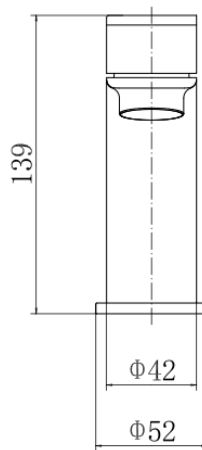

ADDITIONAL INFORMATION

- Chrome finish
- With click-clack waste
- Flexible inlets
- 10 year guarantee*

WORKING PRESSURES (bar)

Min Pressure	Max Pressure	Best Performance
0.2 bar	5 bar	2 bar

FLOW RATES (litres per minute)

0.5 Bar	1 Bar	3 Bar
6.1	8.2	13.8

* For full details of our guarantee please refer to our website. Our products are backed by a 10 year guarantee, this is only valid to customers who complete and submit the online Niagara® Guarantee Registration Form within 30 days of installation. Please note that products with finishes other than Chrome are guaranteed for 2 years only. To register and activate your guarantee visit: www.cavalierbathrooms.co.uk

Products are supplied with full installation instructions and fixings. All measurements in mm and are nominal.