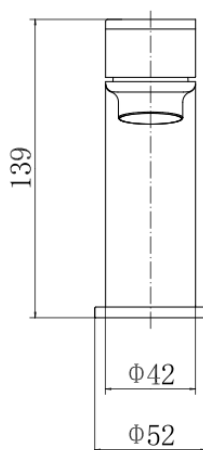

ADDITIONAL INFORMATION

- Matt black finish
- With click-clack waste
- Flexible inlets
- 2 year guarantee*

WORKING PRESSURES (bar)

Min Pressure	Max Pressure	Best Performance
0.2 bar	5 bar	2 bar

FLOW RATES (litres per minute)

0.5 Bar	1 Bar	3 Bar
6.1	8.2	13.8

* For full details of our guarantee please refer to our website. Our products are backed by a 10 year guarantee, this is only valid to customers who complete and submit the online Niagara® Guarantee Registration Form within 30 days of installation. Please note that products with finishes other than Chrome are guaranteed for 2 years only. To register and activate your guarantee visit: www.cavalierbathrooms.co.uk

Products are supplied with full installation instructions and fixings. All measurements in mm and are nominal.