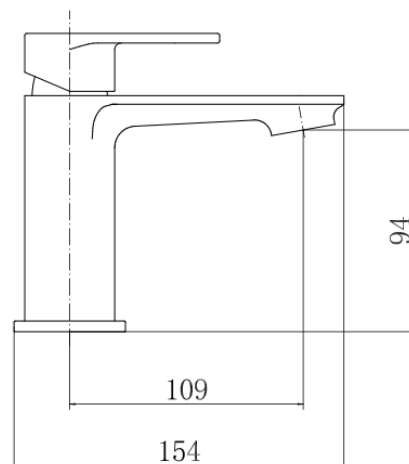

ADDITIONAL INFORMATION

- Matt black finish
- With click-clack waste
- Flexible inlets
- 2 year guarantee*

WORKING PRESSURES (bar)

Min Pressure	Max Pressure	Best Performance
0.2 bar	5 bar	2 bar

FLOW RATES (litres per minute)

0.5 Bar	1 Bar	3 Bar
6.1	8.2	13.8

* For full details of our guarantee please refer to our website. Our products are backed by a 10 year guarantee, this is only valid to customers who complete and submit the online Niagara® Guarantee Registration Form within 30 days of installation. Please note that products with finishes other than Chrome are guaranteed for 2 years only. To register and activate your guarantee visit: www.cavalierbathrooms.co.uk

Products are supplied with full installation instructions and fixings. All measurements in mm and are nominal.