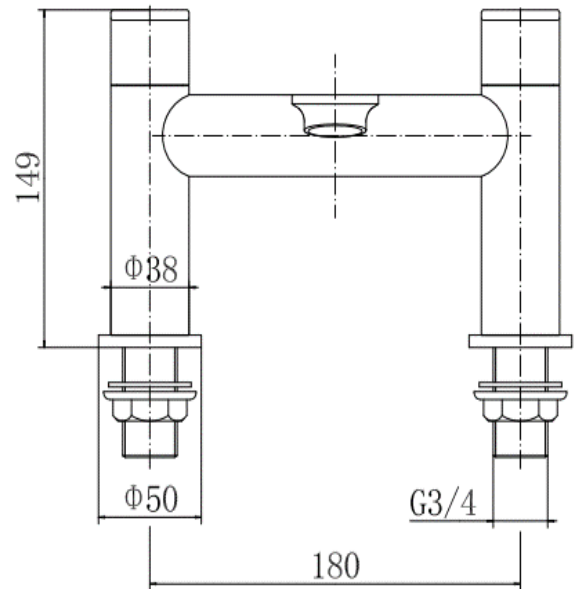

ADDITIONAL INFORMATION

- Chrome finish
- Back nut
- 10 year guarantee*

WORKING PRESSURES (bar)

Min Pressure	Max Pressure	Best Performance
0.2 bar	5 bar	2 bar

FLOW RATES (litres per minute)

0.5 Bar	1 Bar	3 Bar
10	14	24.3

* For full details of our guarantee please refer to our website. Our products are backed by a 10 year guarantee, this is only valid to customers who complete and submit the online Niagara® Guarantee Registration Form within 30 days of installation. Please note that products with finishes other than Chrome are guaranteed for 2 years only. To register and activate your guarantee visit: www.cavalierbathrooms.co.uk

Products are supplied with full installation instructions and fixings. All measurements in mm and are nominal.