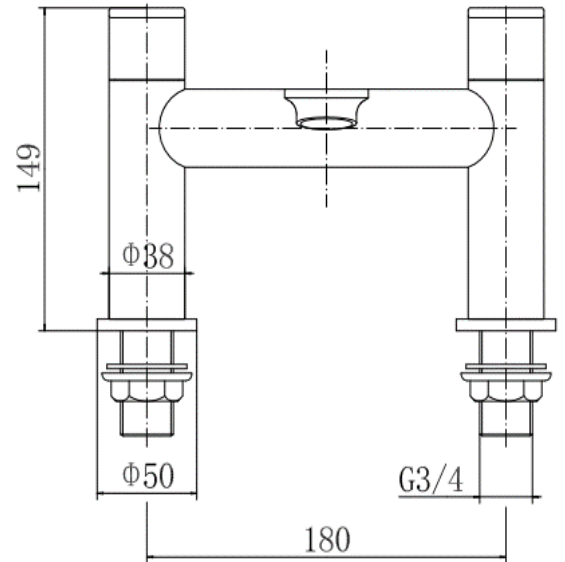

ADDITIONAL INFORMATION

- Matt black finish
- Back nut
- 2 year guarantee*

WORKING PRESSURES (bar)

Min Pressure	Max Pressure	Best Performance
0.2 bar	5 bar	2 bar

FLOW RATES (litres per minute)

0.5 Bar	1 Bar	3 Bar
10	14	24.3

* For full details of our guarantee please refer to our website. Our products are backed by a 10 year guarantee, this is only valid to customers who complete and submit the online Niagara® Guarantee Registration Form within 30 days of installation. Please note that products with finishes other than Chrome are guaranteed for 2 years only. To register and activate your guarantee visit: www.cavalierbathrooms.co.uk

Products are supplied with full installation instructions and fixings. All measurements in mm and are nominal.