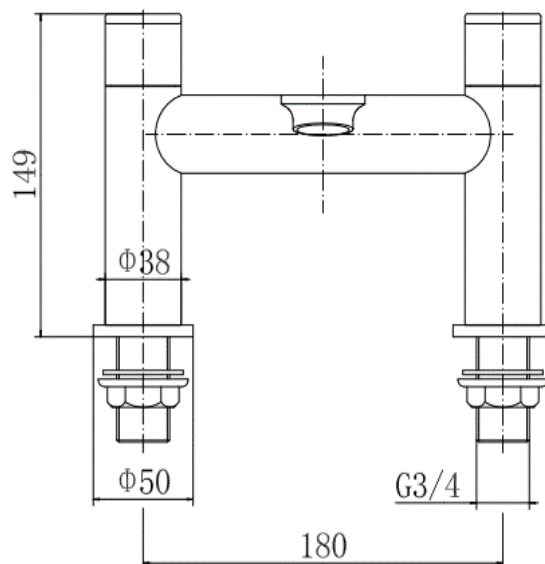

ADDITIONAL INFORMATION

- Brushed brass finish
- Back nut
- 2 year guarantee*

WORKING PRESSURES (bar)

Min Pressure	Max Pressure	Best Performance
0.2 bar	5 bar	2 bar

FLOW RATES (litres per minute)

0.5 Bar	1 Bar	3 Bar
10	14	24.3

* For full details of our guarantee please refer to our website. Our products are backed by a 10 year guarantee, this is only valid to customers who complete and submit the online Niagara® Guarantee Registration Form within 30 days of installation. Please note that products with finishes other than Chrome are guaranteed for 2 years only. To register and activate your guarantee visit: www.cavalierbathrooms.co.uk

Products are supplied with full installation instructions and fixings. All measurements in mm and are nominal.