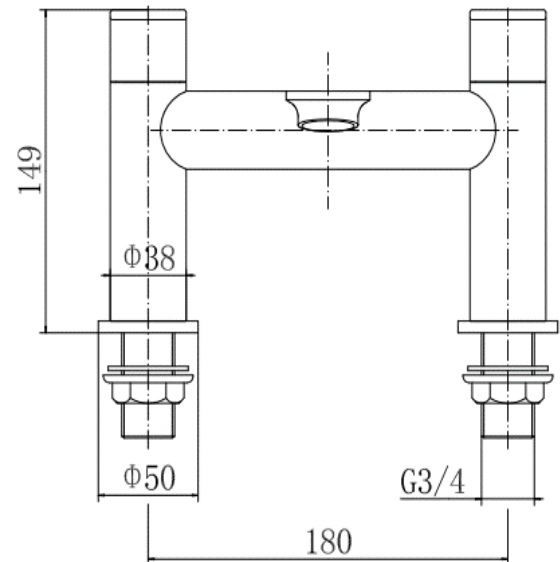

ADDITIONAL INFORMATION

- Nickel finish
- Back nut
- 2 year guarantee*

WORKING PRESSURES (bar)

Min Pressure	Max Pressure	Best Performance
0.2 bar	5 bar	2 bar

FLOW RATES (litres per minute)

0.5 Bar	1 Bar	3 Bar
10	14	24.3

* For full details of our guarantee please refer to our website. Our products are backed by a 10 year guarantee, this is only valid to customers who complete and submit the online Niagara® Guarantee Registration Form within 30 days of installation. Please note that products with finishes other than Chrome are guaranteed for 2 years only. To register and activate your guarantee visit: www.cavalierbathrooms.co.uk

Products are supplied with full installation instructions and fixings. All measurements in mm and are nominal.