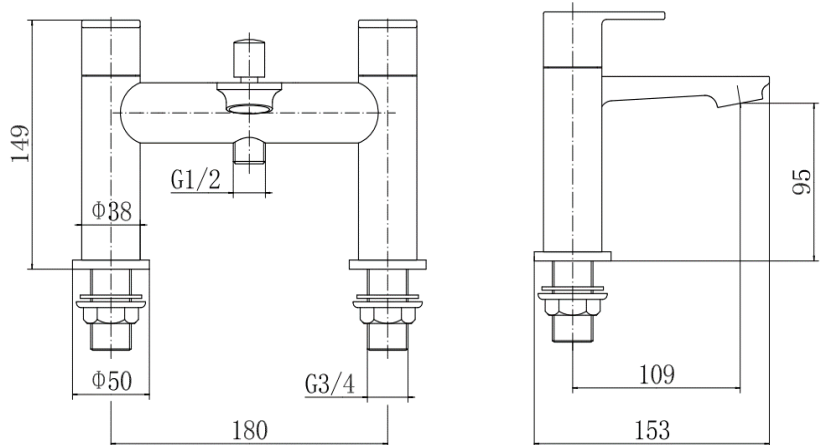

ADDITIONAL INFORMATION

- Matt black finish
- Back nut
- Comes with shower kit and wall bracket
- 2 year guarantee*

WORKING PRESSURES (bar)

Min Pressure	Max Pressure	Best Performance
0.2 bar	5 bar	2 bar

FLOW RATES (litres per minute)

0.5 Bar	1 Bar	3 Bar
13.3	26.7	32.8

* For full details of our guarantee please refer to our website. Our products are backed by a 10 year guarantee, this is only valid to customers who complete and submit the online Niagara® Guarantee Registration Form within 30 days of installation. Please note that products with finishes other than Chrome are guaranteed for 2 years only. To register and activate your guarantee visit: www.cavalierbathrooms.co.uk

Products are supplied with full installation instructions and fixings. All measurements in mm and are nominal.