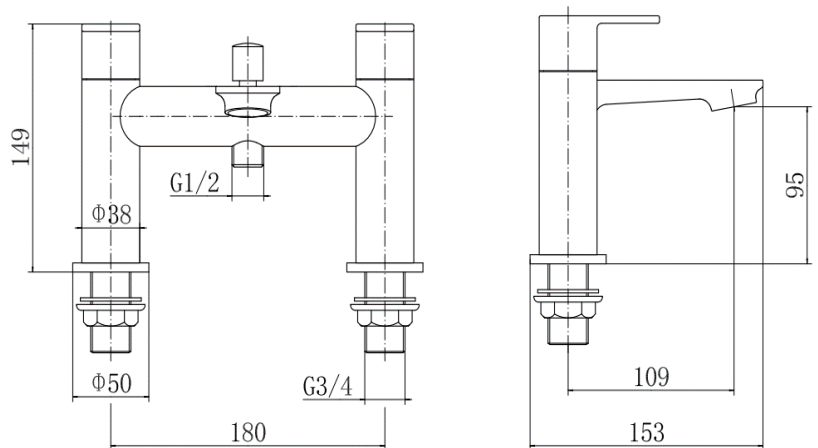

BY CAVALIER BATHROOMS

Albury 9142NKL BATH SHOWER MIXER - Nickel

PRODUCT SPECIFICATION

Product Code: 9142NKL
 Finish: Brushed Nickel
 Description: Bath Shower Mixer
 Inlet Connections: 3/4 BSP
 Construction: Body: Brass
 Handle: Zinc
 Handset: ABS
 Hose: SS
 Cartridge: G3/4 quarter turn cartridge
 Gross Weight (kg): 2.131

ADDITIONAL INFORMATION

- Brushed Nickel finish
- Back nut
- Comes with shower kit and wall bracket
- 2 year guarantee*

WORKING PRESSURES (bar)

Min Pressure	Max Pressure	Best Performance
0.2 bar	5 bar	2 bar

Products are supplied with full installation instructions and fixings. All measurements in mm and are nominal.