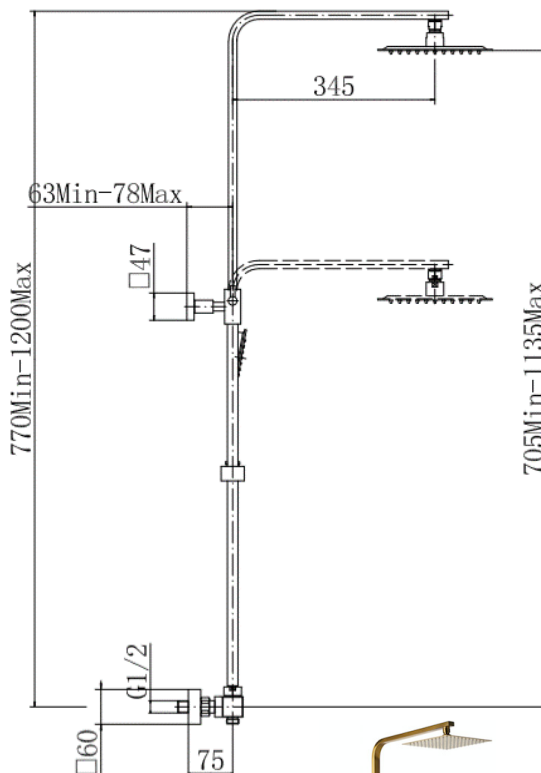

Observa 9302BRS SQUARE SHOWER SET - BRUSHED BRASS

PRODUCT SPECIFICATION

Product Code:	9302BRS
Finish:	Brushed Brass
Product Type:	Shower set with square bar shower valve
Cartridge Type:	Thermostatic cartridge and diverter cartridge
Inlet Connections:	G 3/4"
Outlet Connections:	G 1/2"
Fitting Dimensions:	150mm inlet centers
Construction:	Body: Brass, handles: ABS, Riser: SS, Handset: ABS, Top head: SS, Hose: SS
Gross Weight (kg):	4.351

ADDITIONAL INFORMATION

- Dual Control: Flow and temperature are controlled separately giving accurate control of both
- Thermostatic cartridge maintains showering temperature to +/- 2c giving a stable outlet temperature
- Automatic shut-off in the event of cold water supply failure, to prevent scalding
- Temperature factory set to a 38°C

WORKING PRESSURES (bar)

Min Pressure	Max Pressure	Best Performance
0.5 bar	5 bar	3 bar

FLOW RATES (litres per minute)

0.5 Bar	1 Bar	3 Bar
7.6	10.7	18.7

* For full details of our guarantee please refer to our website. Our products are backed by a 10 year guarantee, this is only valid to customers who complete and submit the online Niagara® Guarantee Registration Form within 30 days of installation. Please note that products with finishes other than Chrome are guaranteed for 2 years only. To register and activate your guarantee visit: www.cavalierbathrooms.co.uk