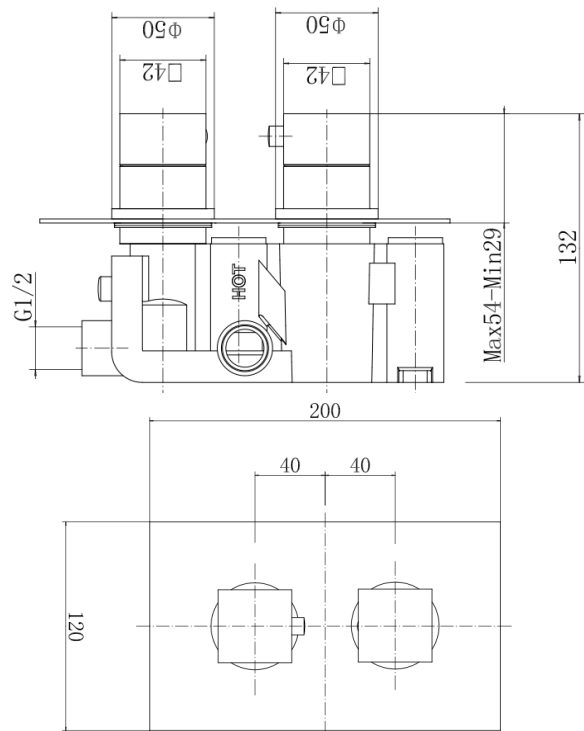

ADDITIONAL INFORMATION

- Dual Control: Flow and temperature are controlled separately giving accurate control of both
- Thermostatic cartridge maintains showering temperature to +/- 2c giving a stable outlet temperature
- Automatic shut-off in the event of cold water supply failure, to prevent scalding
- Temperature factory set to a 38°C
- One outlet
- 2 year guarantee*