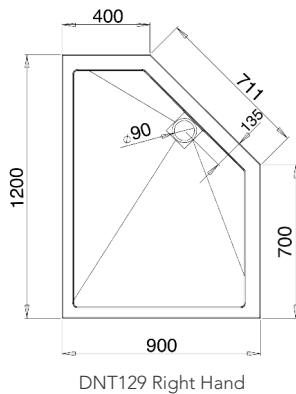

## Neo-Angle for Corner Fitting

### Specifications:

- 2000mm high (wall profile height)
- 2005mm high (to top of bracing)
- 10mm glass
- Chromed brass machined components
- Chromed brass self-closing hinges
- Chromed brass feature handle
- Low profile PVC seals
- Bright silver frame
- 15mm of adjustment in each profile
- Integrated 'tray or floor' Water Safe System
- Please indicate handing (RH or LH) when ordering
- Available with square hardware
- Suitable for installation to Neo tray or straight to floor.

For full details of Neo-Angle trays and Roman Shield Wetroom System see pages 31 - 32.

**Please note:**

Door aperture/projection is 660mm - enclosure size required is achieved by size of Neo Panels (this is reflected in Order Codes).

### Neo-Angle Enclosure

Enclosure Size (mm)	Handing Style	Adjustment (mm)	Order Codes required:		Total Cost ex VAT	Total Cost inc VAT
			Door	Neo Panels		
900 x 900	Left Hand	860 - 875	DXPDB	DXP9PAL	£1125.00	£1350.00
900 x 900	Right Hand	860 - 875	DXPDB	DXP9PAR	£1125.00	£1350.00
1200 x 900	Left Hand	1160 - 1175 & 860 - 875	DXPDB	DXP129PAL	£1250.00	£1500.00
1200 x 900	Right Hand	1160 - 1175 & 860 - 875	DXPDB	DXP129PAR	£1250.00	£1500.00