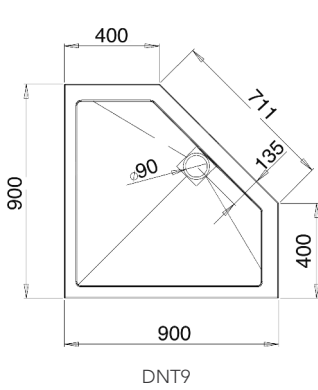

## Neo-Angle for Corner Fitting

### Specifications:

- 2000mm high (wall profile height)
- 2005mm high (to top of bracing)
- 10mm glass
- Chromed brass machined components
- Chromed brass self-closing hinges
- Chromed brass feature handle
- Low profile PVC seals
- Bright silver frame
- 15mm of adjustment in each profile
- Integrated 'tray or floor' Water Safe System
- Please indicate handing (RH or LH) when ordering
- Available with square hardware
- Suitable for installation to Neo tray or straight to floor.

For full details of Neo-Angle trays and Roman Shield Wetroom System see pages 31 - 32.

**Please note:**

Door aperture/projection is 660mm - enclosure size required is achieved by size of Neo Panels (this is reflected in Order Codes).

### Neo-Angle Enclosure

Enclosure Size (mm)	Handing Style	Adjustment (mm)	Order Codes required:		Total Cost ex VAT	Total Cost inc VAT
			Door	Neo Panels		
900 x 900	Left Hand	860 - 875	DXPDB	DXP9PAL	£1125.00	£1350.00
900 x 900	Right Hand	860 - 875	DXPDB	DXP9PAR	£1125.00	£1350.00
1200 x 900	Left Hand	1160 - 1175 & 860 - 875	DXPDB	DXP129PAL	£1250.00	£1500.00
1200 x 900	Right Hand	1160 - 1175 & 860 - 875	DXPDB	DXP129PAR	£1250.00	£1500.00