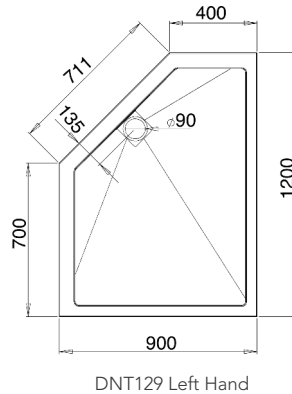

## Neo-Angle for Corner Fitting

### Specifications:

- 2000mm high (wall profile height)
- 2005mm high (to top of bracing)
- 10mm glass
- Chromed brass machined components
- Chromed brass self-closing hinges
- Chromed brass feature handle
- Low profile PVC seals
- Bright silver frame
- 15mm of adjustment in each profile
- Integrated 'tray or floor' Water Safe System
- Please indicate handing (RH or LH) when ordering
- Available with square hardware
- Suitable for installation to Neo tray or straight to floor.

For full details of Neo-Angle trays and Roman Shield Wetroom System see pages 31 - 32.

**Please note:**

Door aperture/projection is 660mm - enclosure size required is achieved by size of Neo Panels (this is reflected in Order Codes).

### Neo-Angle Enclosure

Enclosure Size (mm)	Handing Style	Adjustment (mm)	Order Codes required:		Total Cost ex VAT	Total Cost inc VAT
			Door	Neo Panels		
900 x 900	Left Hand	860 - 875	DXPDB	DXP9PAL	£1125.00	£1350.00
900 x 900	Right Hand	860 - 875	DXPDB	DXP9PAR	£1125.00	£1350.00
1200 x 900	Left Hand	1160 - 1175 & 860 - 875	DXPDB	DXP129PAL	£1250.00	£1500.00
1200 x 900	Right Hand	1160 - 1175 & 860 - 875	DXPDB	DXP129PAR	£1250.00	£1500.00