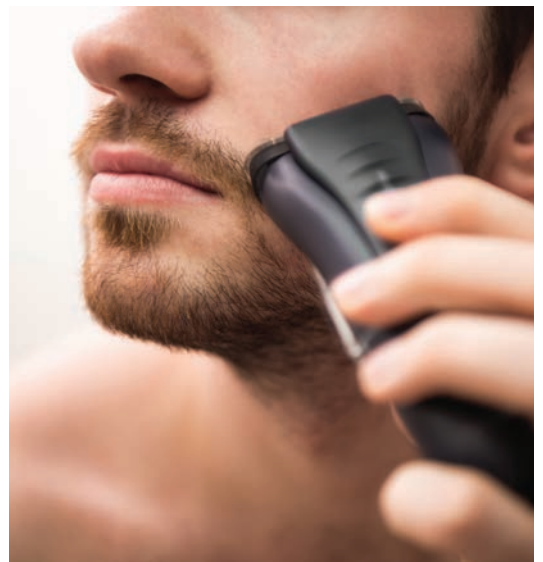

## Dimension Cabinets

Bluetooth® connectivity brings music to your bathroom

Bluetooth® connectivity

2 pin shaver socket and USB

Touch switch operation

Heated pad to reduce condensation

Dimension 50

A design statement that is striking when viewed from any angle, **Dimension's** bold lines of illumination can be enjoyed from the front, sides and even from within the cabinet, creating a stunning focal point that is sure to impress. But it's not just its exterior that makes **Dimension** different. Featuring Bluetooth® connectivity and integrated speakers, **Dimension** allows you to listen to much-loved music playlists, podcasts and audio books with ease.

There's also no need to worry about your devices running out of power, as the **Dimension** cabinet features 2 integrated USB ports and a 2 pin socket, so you can charge your phone at the same time as your toothbrush or shaver. Useful features such as adjustable shelving, touch sensor operation and integrated heated pads to reduce condensation are neatly contained in the stylish interior, ensuring a seamless finish that is bursting with hidden technology to enhance the bathroom experience.