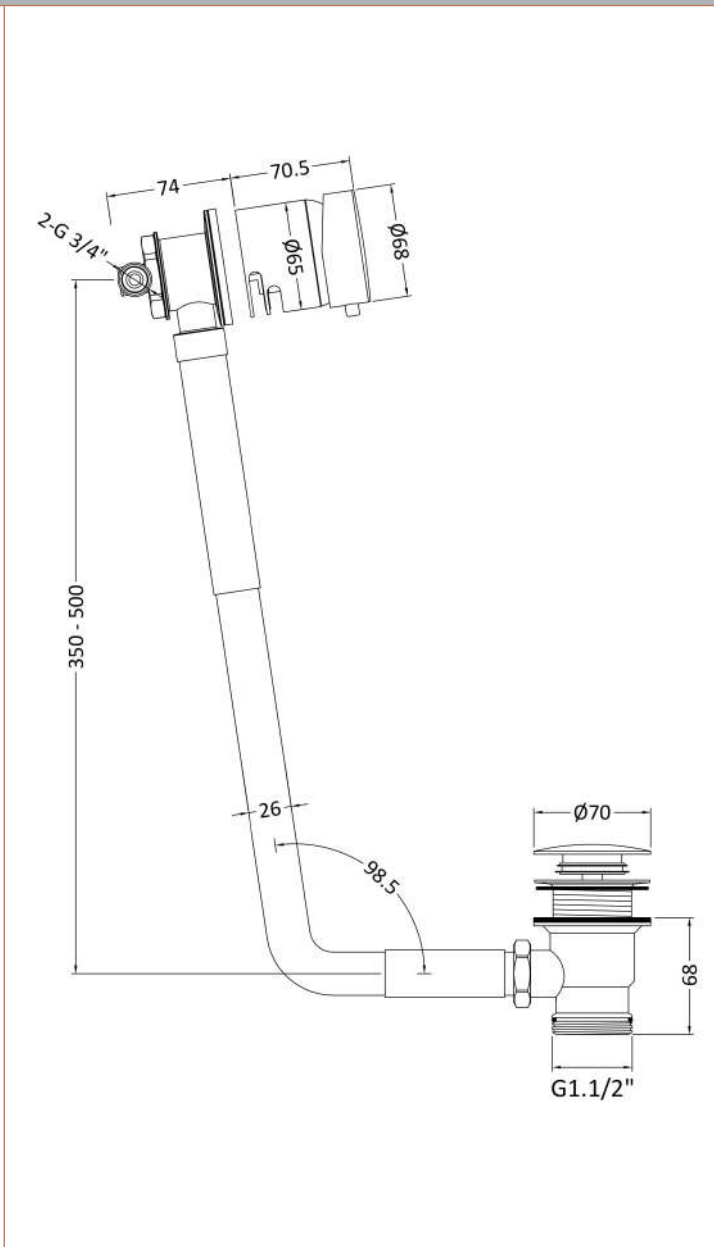

### Product Dimensions

Length (mm):	
Width (mm):	0
Height (mm):	0
Depth (mm):	0
Nett Weight (kg):	2.29

### Packaging Dimensions

Height (mm):	320
Width (mm):	200
Depth (mm):	120
Gross Weight (kg):	2.3

### Outer Box Dimensions (If Applicable)

Height (mm):	0
Width (mm):	0
Length (mm):	
Depth (mm):	
Gross Weight (kg):	0
Barcode:	5055369044764

### Product Details

Country of Origin:	China
Fitting Instruction:	Yes
CE & UKCA:	N/A
Product Material:	Brass
Heating Element Wattage:	Not Applicable
Colour/Finish:	Chrome
Product Diameter:	68mm
Connection Size:	1 1/2"