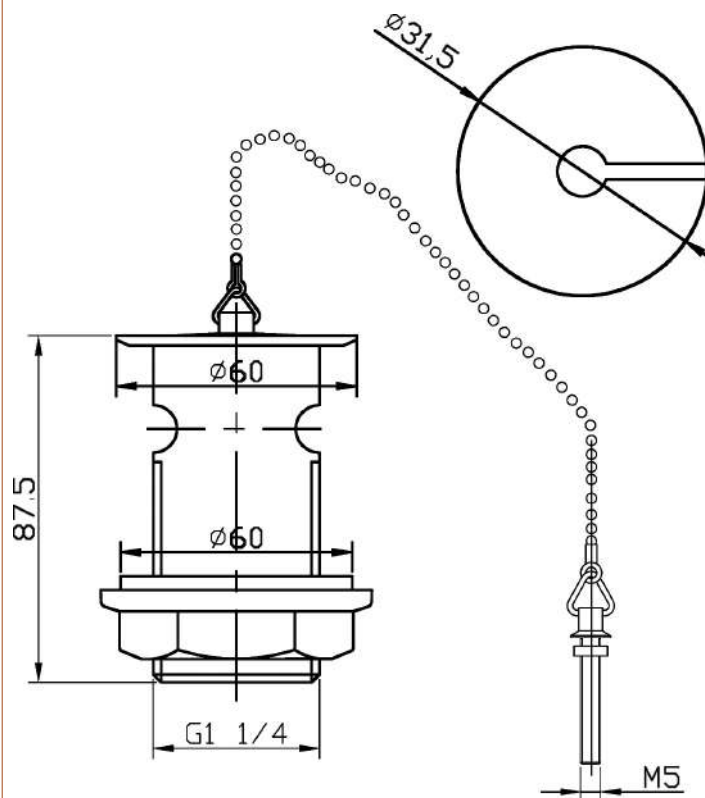

Sales Code: E303

Description: Basin Waste W/ Brass Plug & Ball Chain

### Product Dimensions

Length (mm):	
Width (mm):	0
Height (mm):	0
Depth (mm):	0
Nett Weight (kg):	0.2

### Packaging Dimensions

Height (mm):	70
Width (mm):	70
Depth (mm):	100
Gross Weight (kg):	0.22

### Product Details

Country of Origin:	China
Fitting Instruction:	No
CE & UKCA:	N/A
Product Material:	Brass
Heating Element Wattage:	Not Applicable
Colour/Finish:	Chrome
Product Diameter:	60mm
Connection Size:	11/4"