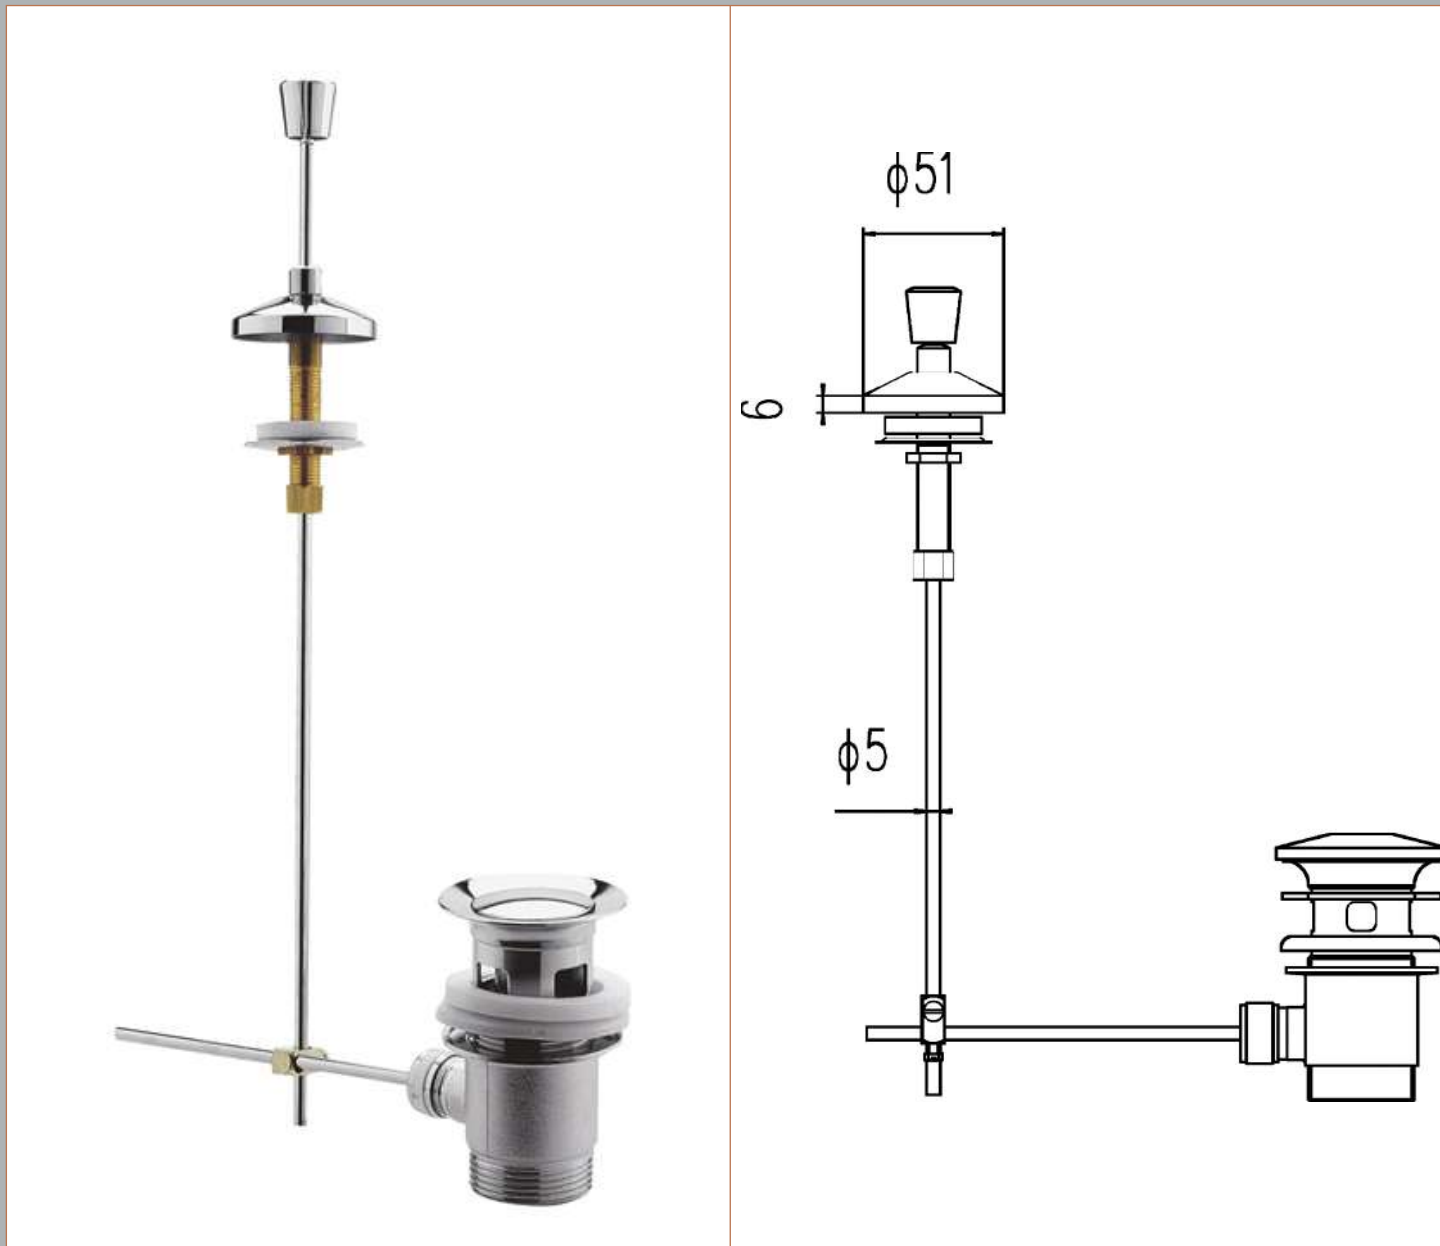

Sales Code: E307

Description: Basin Pop Up Waste

Product Dimensions

Length (mm):	
Width (mm):	0
Height (mm):	0
Depth (mm):	0
Nett Weight (kg):	0.69

Packaging Dimensions

Height (mm):	380
Width (mm):	80
Depth (mm):	70
Gross Weight (kg):	0.69

Packaging Data

Box Colour:	White Cardboard Box
Box Qty:	0
Label Size:	0 x 0
Label Colour:	White Label
Label Qty:	0

Outer Box Dimensions (If Applicable)

Height (mm):	0
Width (mm):	0
Length (mm):	
Depth (mm):	
Gross Weight (kg):	0
Barcode:	5055146106494

Product Details

Country of Origin:	China
Fitting Instruction:	No
CE & UKCA:	N/A
Product Material:	Brass
Heating Element Wattage:	Not Applicable
Colour/Finish:	Chrome
Product Diameter:	51mm
Connection Size:	11/4"