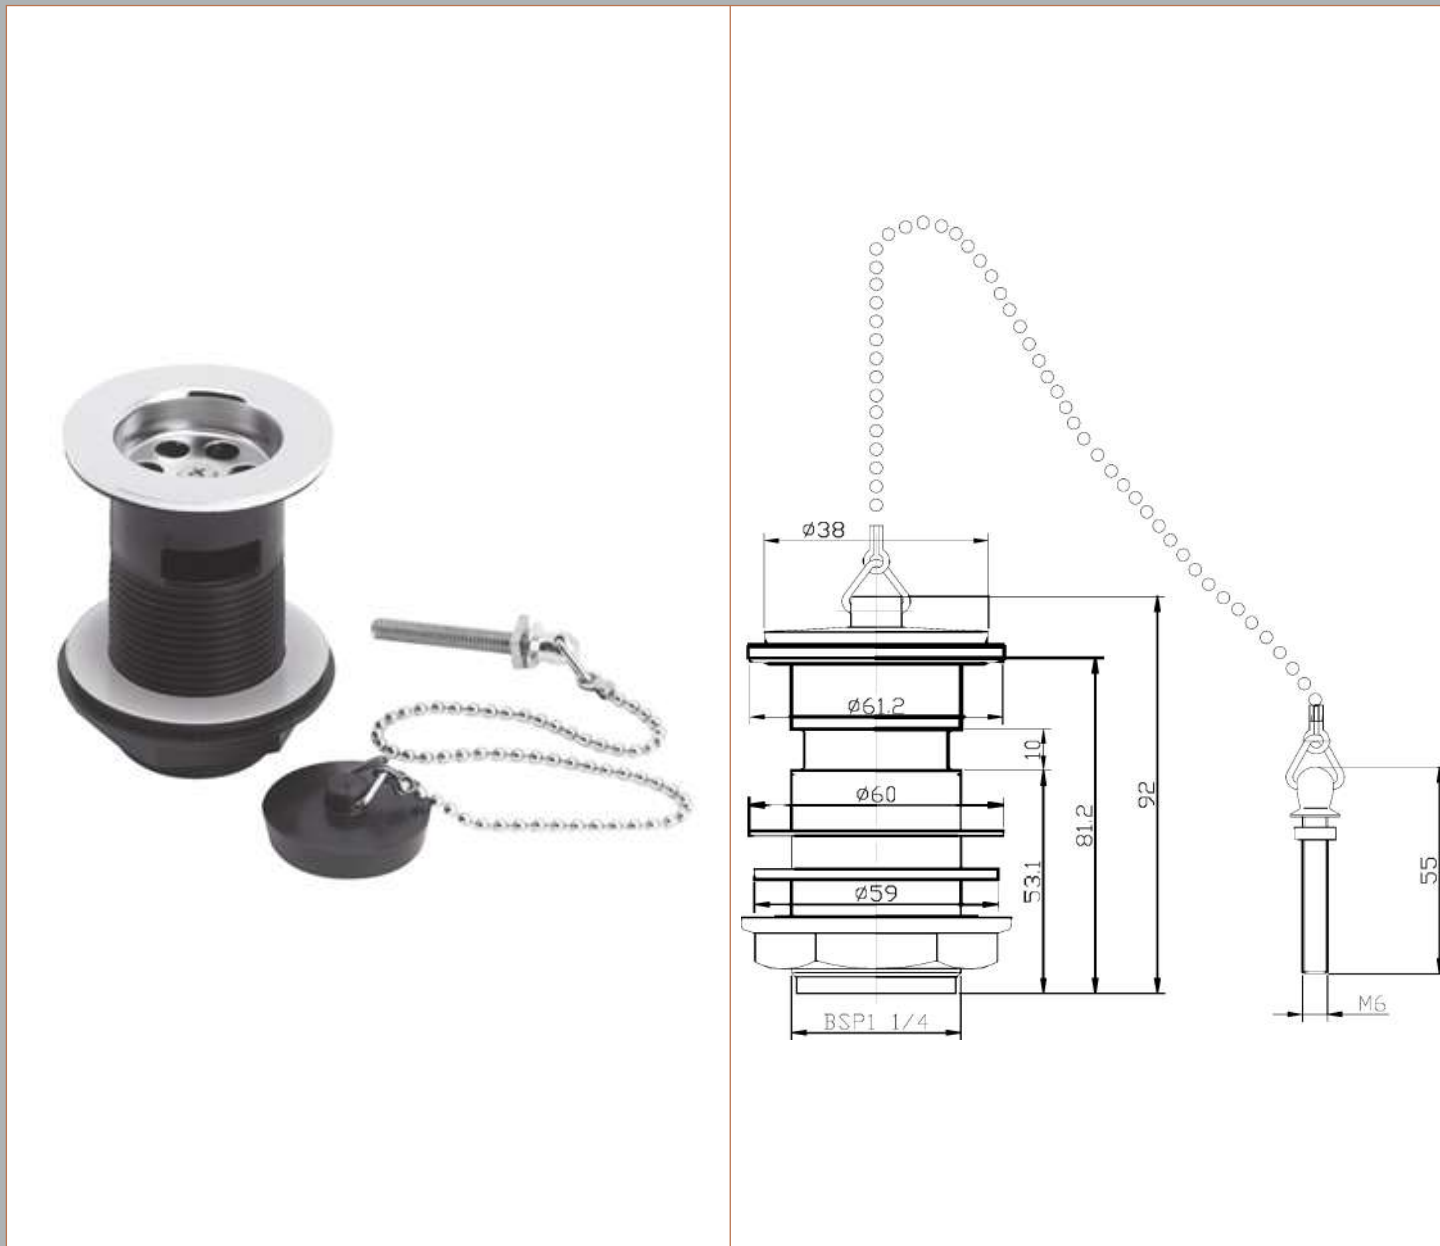

Sales Code: E308

Description: Contract Basin Waste Poly Plug & B Chain

Product Dimensions

Length (mm):	
Width (mm):	0
Height (mm):	0
Depth (mm):	0
Nett Weight (kg):	0.1

Packaging Dimensions

Height (mm):	92
Width (mm):	62
Depth (mm):	62
Gross Weight (kg):	0.1

Packaging Data

Box Colour:	White Cardboard Box
Box Qty:	0
Label Size:	0 x 0
Label Colour:	White Label
Label Qty:	0

Outer Box Dimensions (If Applicable)

Height (mm):	0
Width (mm):	0
Length (mm):	
Depth (mm):	
Gross Weight (kg):	0
Barcode:	5055146100645

Product Details

Country of Origin:	China
Fitting Instruction:	No
CE & UKCA:	N/A
Product Material:	Brass/ABS
Heating Element Wattage:	Not Applicable
Colour/Finish:	Chrome
Product Diameter:	61mm
Connection Size:	11/4"