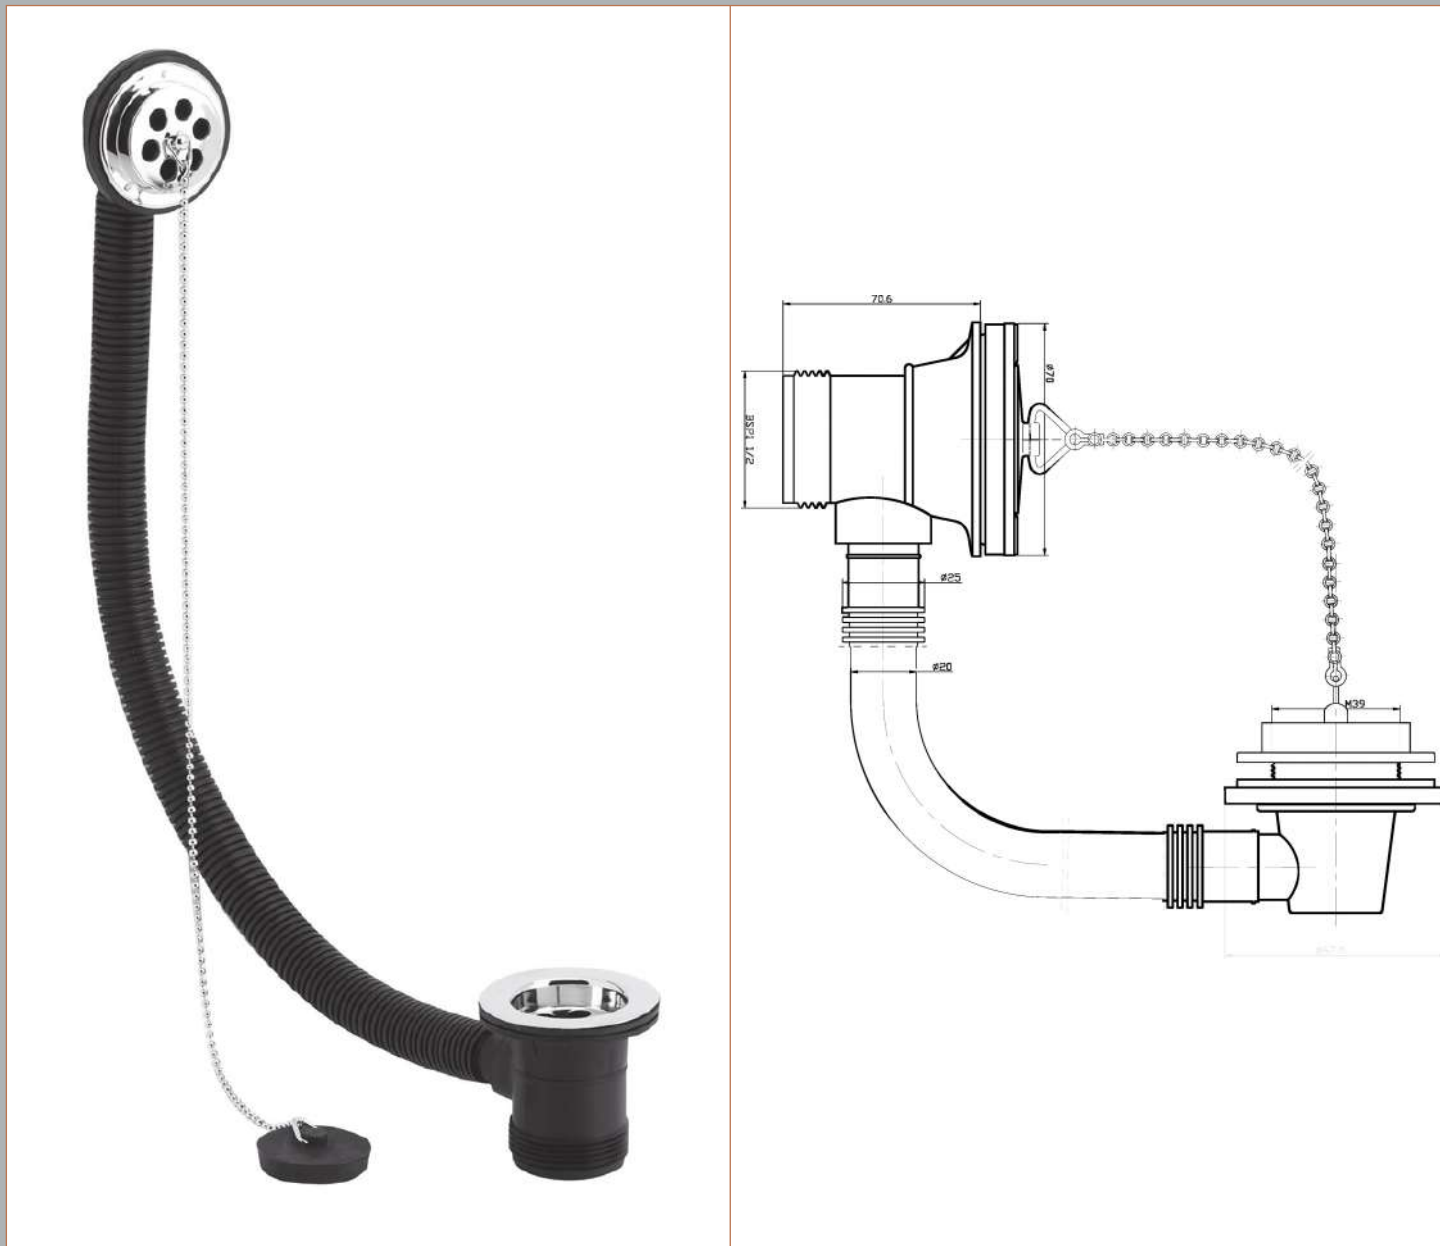

Sales Code: E309

Description: Contract Bath Waste & Overflow

### Product Dimensions

Length (mm):	
Width (mm):	0
Height (mm):	0
Depth (mm):	0
Nett Weight (kg):	0.16

### Packaging Dimensions

Height (mm):	185
Width (mm):	100
Depth (mm):	270
Gross Weight (kg):	0.16

### Product Details

Country of Origin:	China
Fitting Instruction:	No
CE & UKCA:	N/A
Product Material:	Brass/ABS
Heating Element Wattage:	Not Applicable
Colour/Finish:	Chrome
Product Diameter:	70mm
Connection Size:	1 1/2"