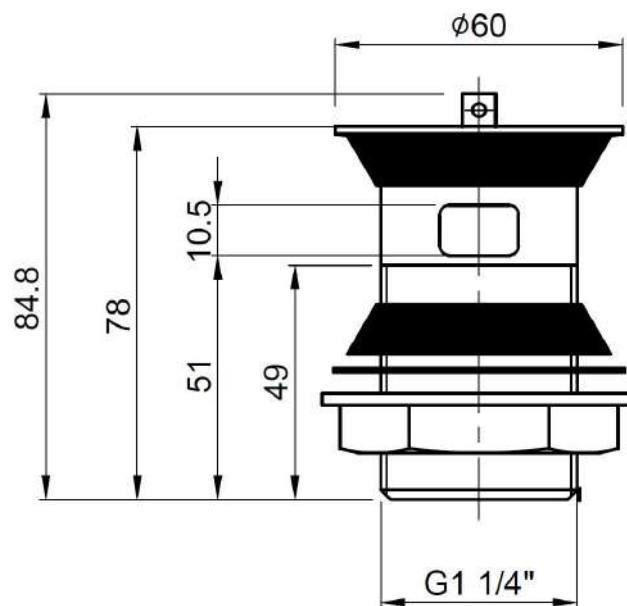

Sales Code: E314

Description: Basin Waste W/ Ss Plug & Ball Chain

Product Dimensions

Length (mm):	
Width (mm):	0
Height (mm):	0
Depth (mm):	0
Nett Weight (kg):	0.2

Packaging Dimensions

Height (mm):	70
Width (mm):	70
Depth (mm):	100
Gross Weight (kg):	0.22

Packaging Data

Box Colour:	White Cardboard Box
Box Qty:	0
Label Size:	0 x 0
Label Colour:	White Label
Label Qty:	0

Outer Box Dimensions (If Applicable)

Height (mm):	0
Width (mm):	0
Length (mm):	
Depth (mm):	
Gross Weight (kg):	0
Barcode:	5055275870815

Product Details

Country of Origin:	China
Fitting Instruction:	No
CE & UKCA:	N/A
Product Material:	Ss
Heating Element Wattage:	Not Applicable
Colour/Finish:	Chrome
Product Diameter:	60mm
Connection Size:	1 1/4"