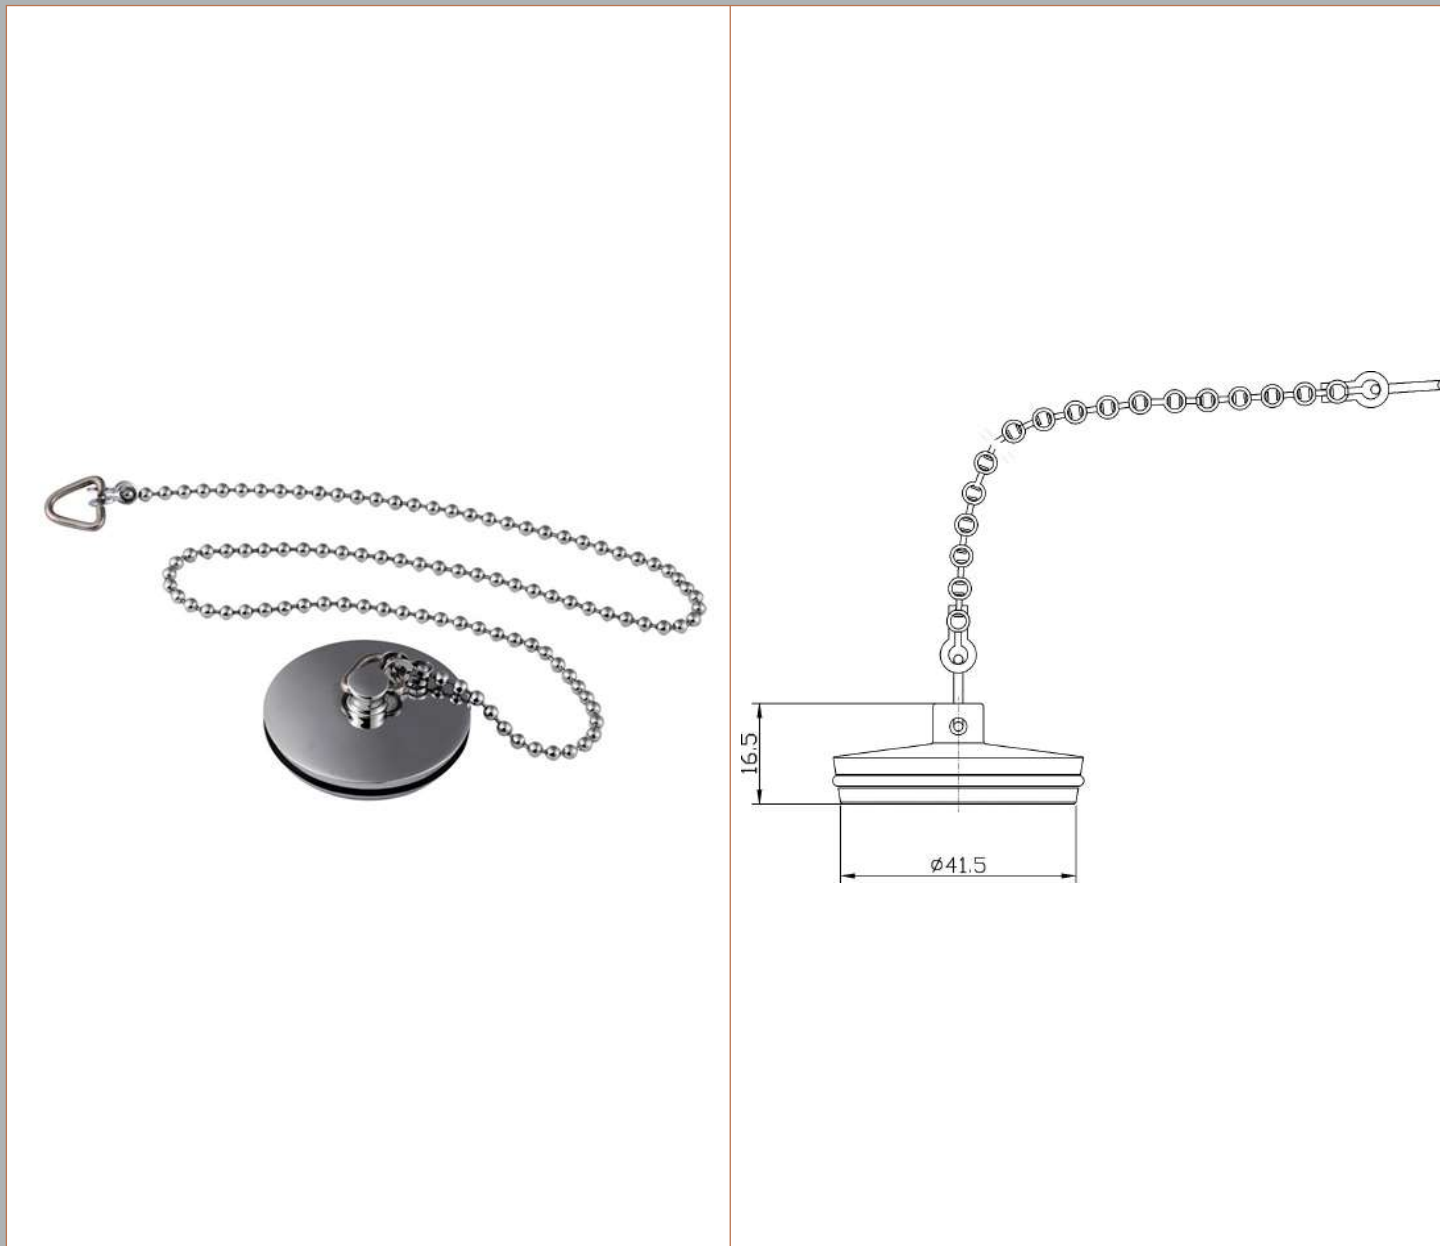

Sales Code: E315

Description: Bath Plug Assy.Ball Chain

Product Dimensions

Length (mm):	
Width (mm):	0
Height (mm):	0
Depth (mm):	0
Nett Weight (kg):	0.05

Packaging Dimensions

Height (mm):	100
Width (mm):	70
Depth (mm):	20
Gross Weight (kg):	0.05

Packaging Data

Box Colour:	White Cardboard Box
Box Qty:	0
Label Size:	0 x 0
Label Colour:	White Label
Label Qty:	0

Outer Box Dimensions (If Applicable)

Height (mm):	0
Width (mm):	0
Length (mm):	
Depth (mm):	
Gross Weight (kg):	0
Barcode:	5055146103936

Product Details

Country of Origin:	China
Fitting Instruction:	No
CE & UKCA:	N/A
Product Material:	Brass
Heating Element Wattage:	Not Applicable
Colour/Finish:	Chrome
Product Diameter:	42mm
Connection Size:	11/2"