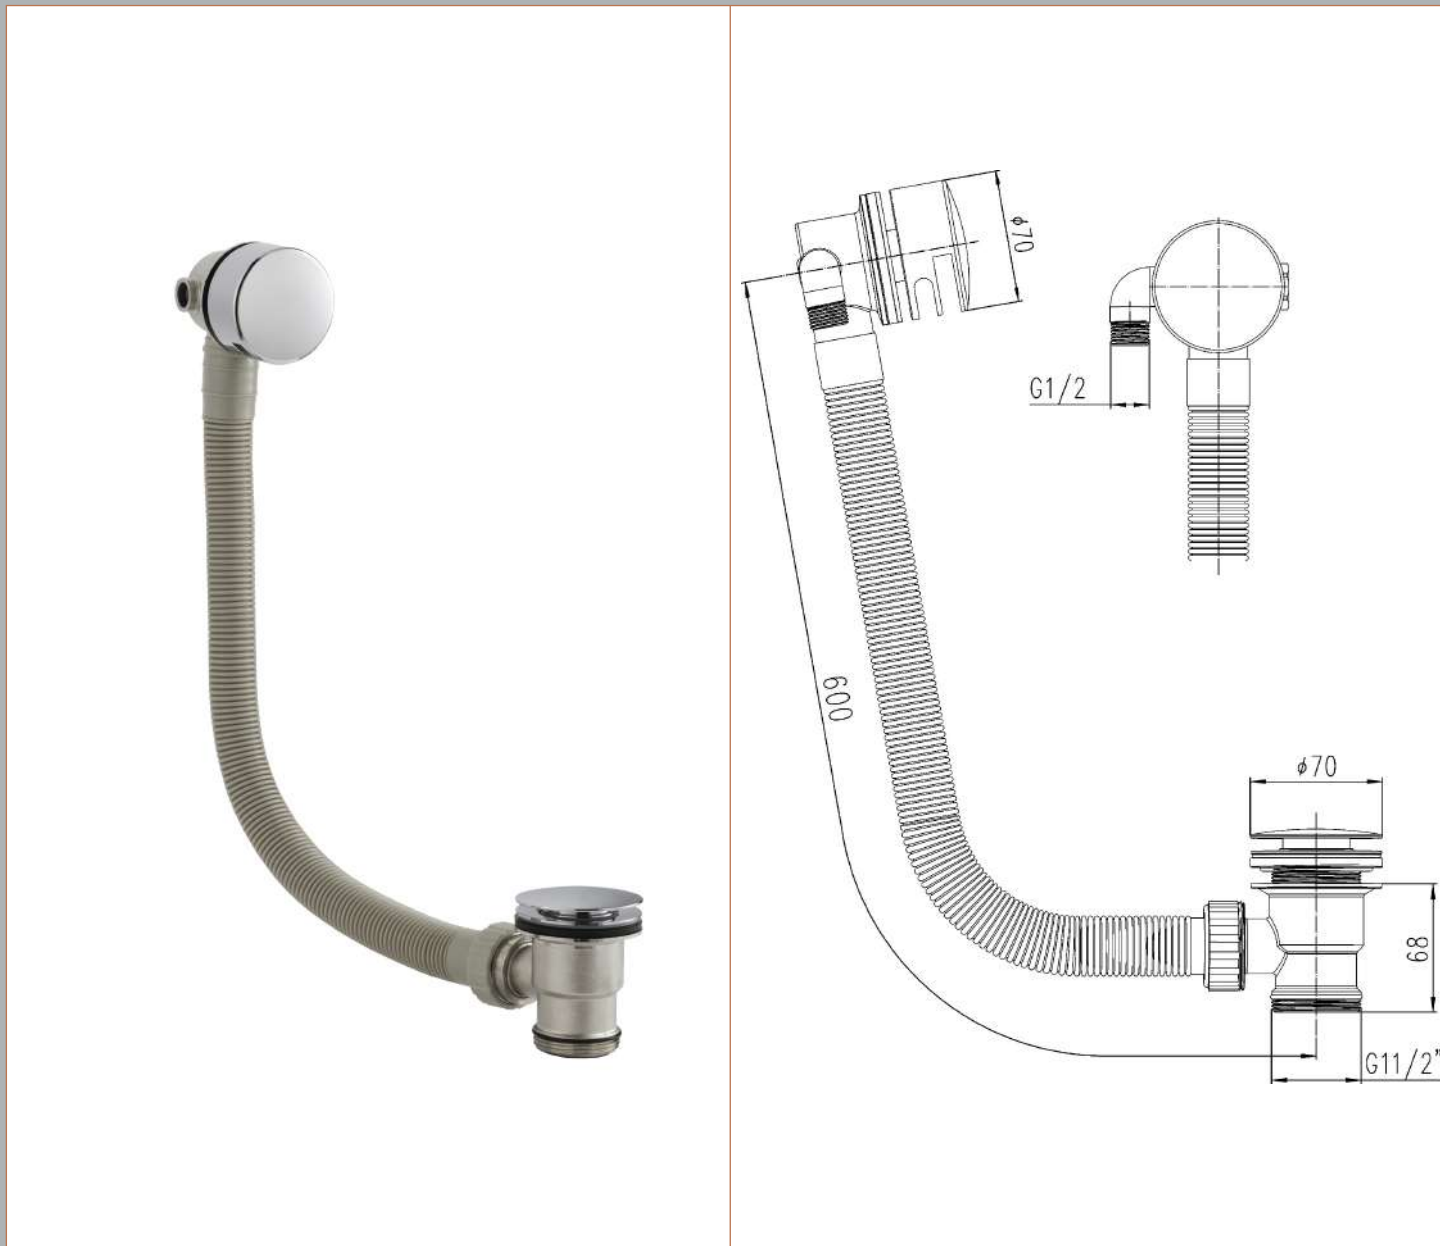

Sales Code: E316

Description: Round Slimline Freeflow Bath Filler

### Product Dimensions

Length (mm):	
Width (mm):	0
Height (mm):	0
Depth (mm):	0
Nett Weight (kg):	1.56

### Packaging Dimensions

Height (mm):	280
Width (mm):	200
Depth (mm):	110
Gross Weight (kg):	1.56

### Product Details

Country of Origin:	United Kingdom
Fitting Instruction:	Yes
CE & UKCA:	N/A
Product Material:	Brass
Heating Element Wattage:	Not Applicable
Colour/Finish:	Chrome
Product Diameter:	70mm
Connection Size:	1/2"