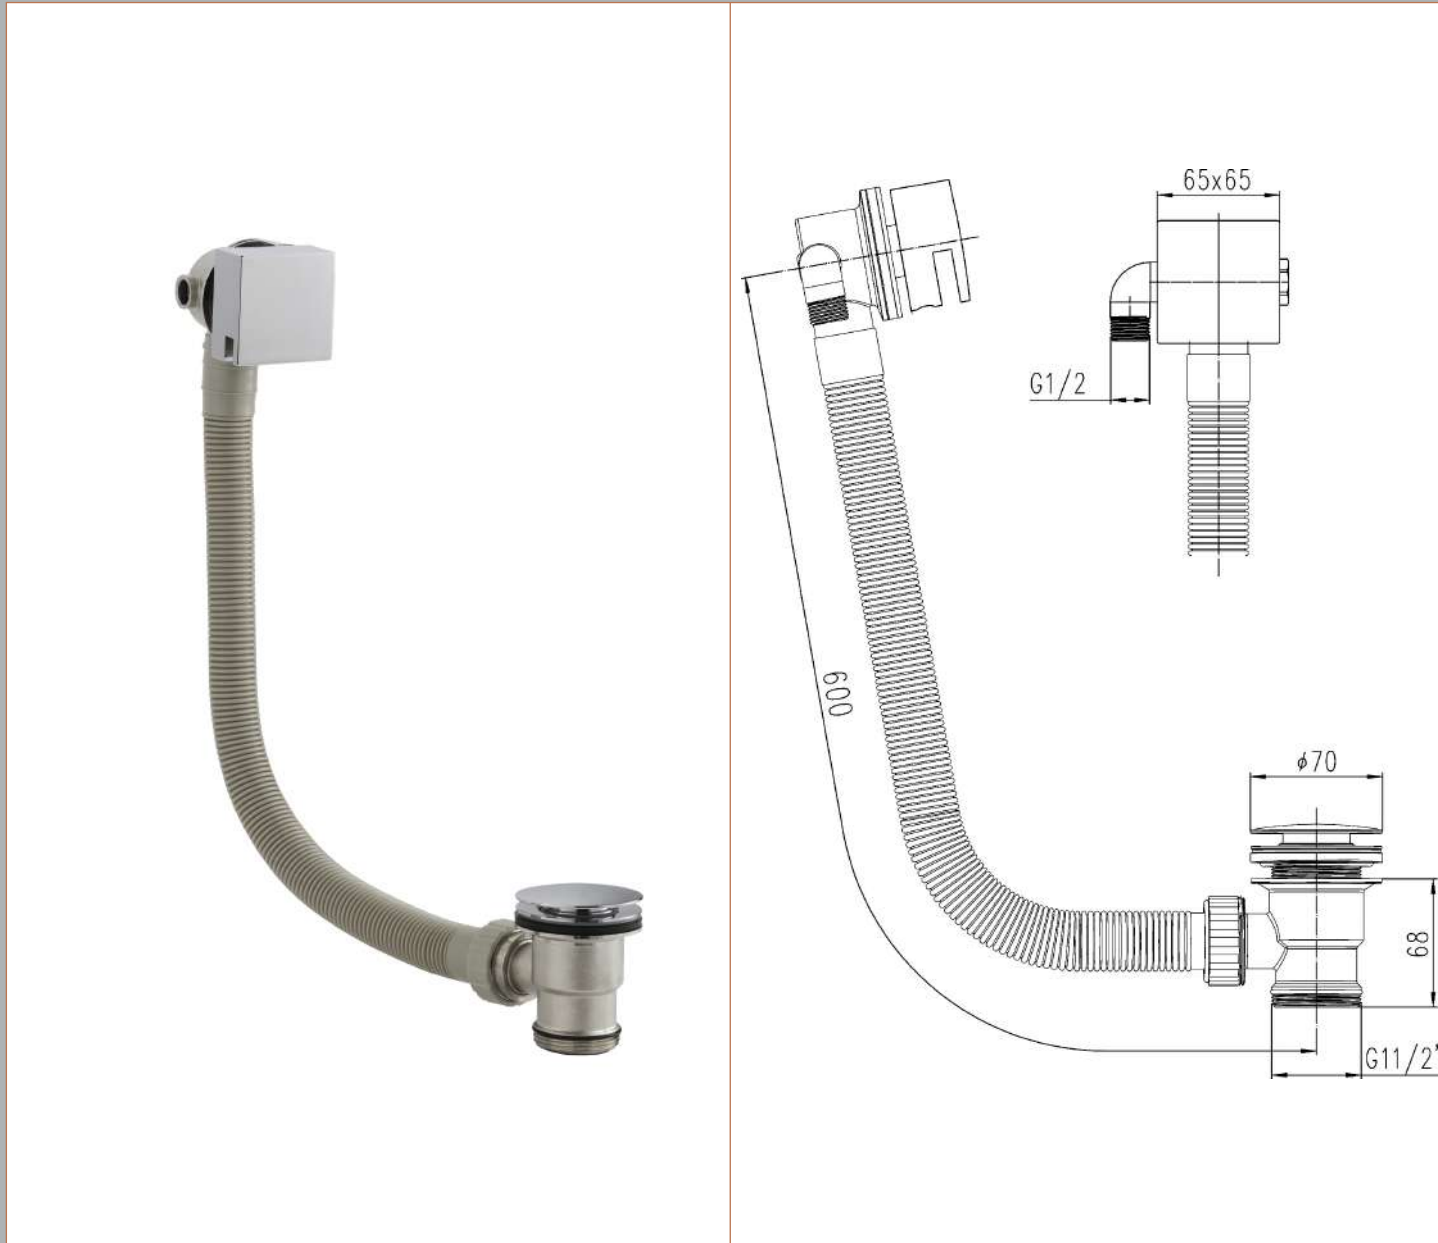

Sales Code: E317

Description: Square Slimline Freeflow Bath Filler

### Product Dimensions

Length (mm):	
Width (mm):	0
Height (mm):	0
Depth (mm):	0
Nett Weight (kg):	1.66

### Packaging Dimensions

Height (mm):	285
Width (mm):	200
Depth (mm):	110
Gross Weight (kg):	1.66

### Product Details

Country of Origin:	United Kingdom
Fitting Instruction:	Yes
CE & UKCA:	N/A
Product Material:	Brass
Heating Element Wattage:	Not Applicable
Colour/Finish:	Chrome
Product Diameter:	70mm
Connection Size:	1/2"