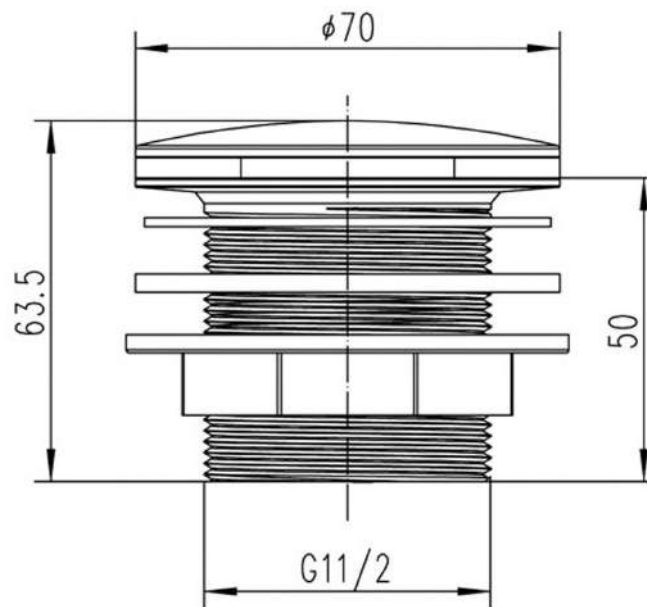

**Sales Code:** E324

**Description:** Push Button Bath Waste No Overflow

**Product Dimensions**

Length (mm):	
Width (mm):	0
Height (mm):	0
Depth (mm):	0
Nett Weight (kg):	0.3

**Packaging Dimensions**

Height (mm):	75
Width (mm):	75
Depth (mm):	70
Gross Weight (kg):	0.3

**Packaging Data**

Box Colour:	White Cardboard Box
Box Qty:	0
Label Size:	0 x 0
Label Colour:	White Label
Label Qty:	0

**Outer Box Dimensions (If Applicable)**

Height (mm):	0
Width (mm):	0
Length (mm):	
Depth (mm):	
Gross Weight (kg):	0
Barcode:	5055369020133

**Product Details**

Country of Origin:	China
Fitting Instruction:	No
CE & UKCA:	N/A
Product Material:	Brass
Heating Element Wattage:	Not Applicable
Colour/Finish:	Chrome
Product Diameter:	70mm
Connection Size:	1 1/2"