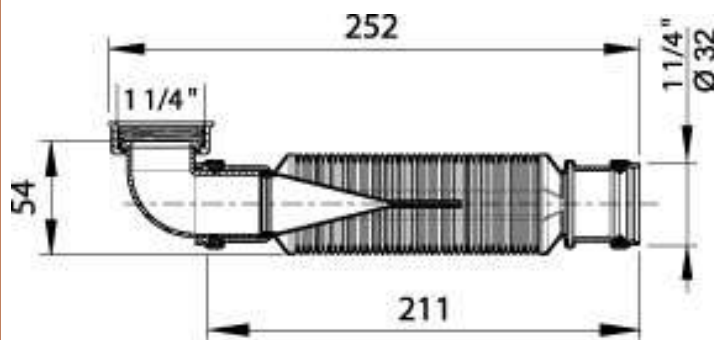

Sales Code: E325

Description: Waste Trap For Furniture Basins

Product Dimensions

Length (mm):	
Width (mm):	0
Height (mm):	0
Depth (mm):	0
Nett Weight (kg):	0.11

Packaging Dimensions

Height (mm):	250
Width (mm):	32
Depth (mm):	32
Gross Weight (kg):	0.11

Packaging Data

Box Colour:	White Cardboard Box
Box Qty:	0
Label Size:	0 x 0
Label Colour:	White Label
Label Qty:	0

Outer Box Dimensions (If Applicable)

Height (mm):	0
Width (mm):	0
Length (mm):	
Depth (mm):	
Gross Weight (kg):	0
Barcode:	5055369027736

Product Details

Country of Origin:	United Kingdom
Fitting Instruction:	No
CE & UKCA:	N/A
Product Material:	Pp
Heating Element Wattage:	Not Applicable
Colour/Finish:	White
Product Diameter:	Not Applicable
Connection Size:	3/4"