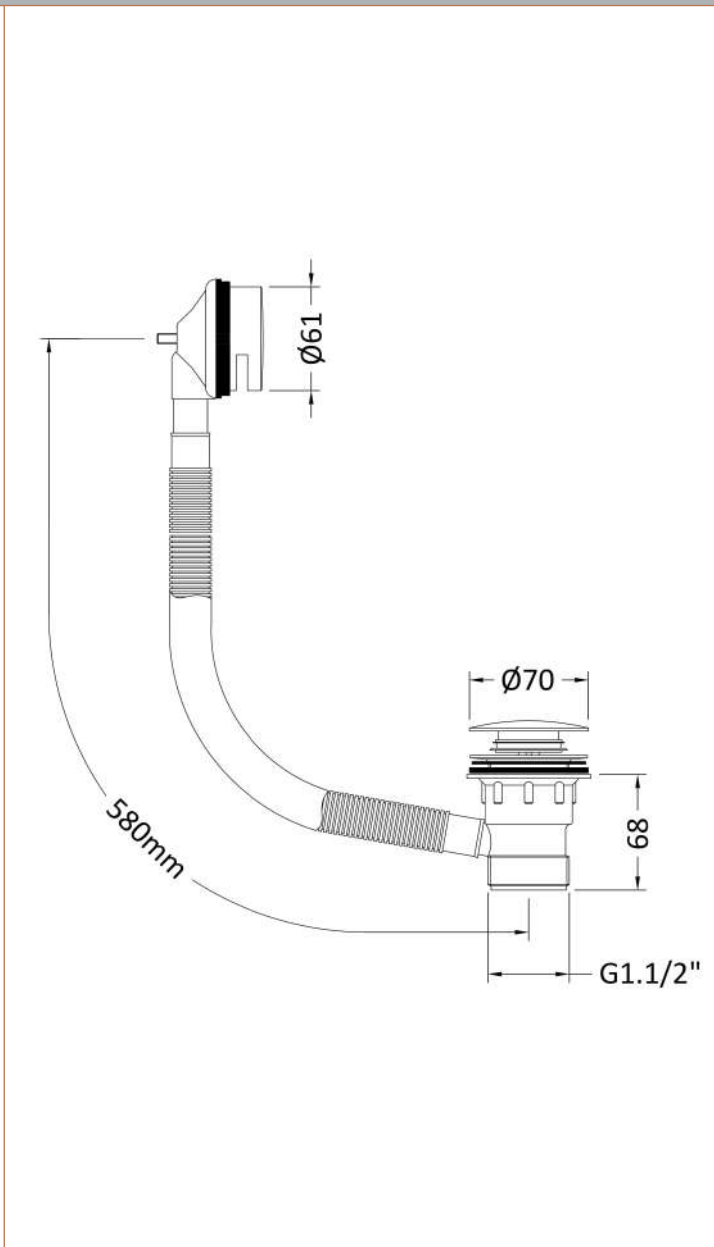

Sales Code: E327

Description: Easyclean Sprung Plug Bath Wst Min Of

Product Dimensions

Length (mm):	
Width (mm):	0
Height (mm):	0
Depth (mm):	0
Nett Weight (kg):	0.47

Packaging Dimensions

Height (mm):	75
Width (mm):	120
Depth (mm):	210
Gross Weight (kg):	0.47

Packaging Data

Box Colour:	White Cardboard Box
Box Qty:	0
Label Size:	0 x 0
Label Colour:	White Label
Label Qty:	0

Outer Box Dimensions (If Applicable)

Height (mm):	0
Width (mm):	0
Length (mm):	
Depth (mm):	
Gross Weight (kg):	0
Barcode:	5055369004256

Product Details

Country of Origin:	United Kingdom
Fitting Instruction:	Yes
CE & UKCA:	N/A
Product Material:	Brass
Heating Element Wattage:	Not Applicable
Colour/Finish:	Chrome
Product Diameter:	70mm
Connection Size:	1 1/2"