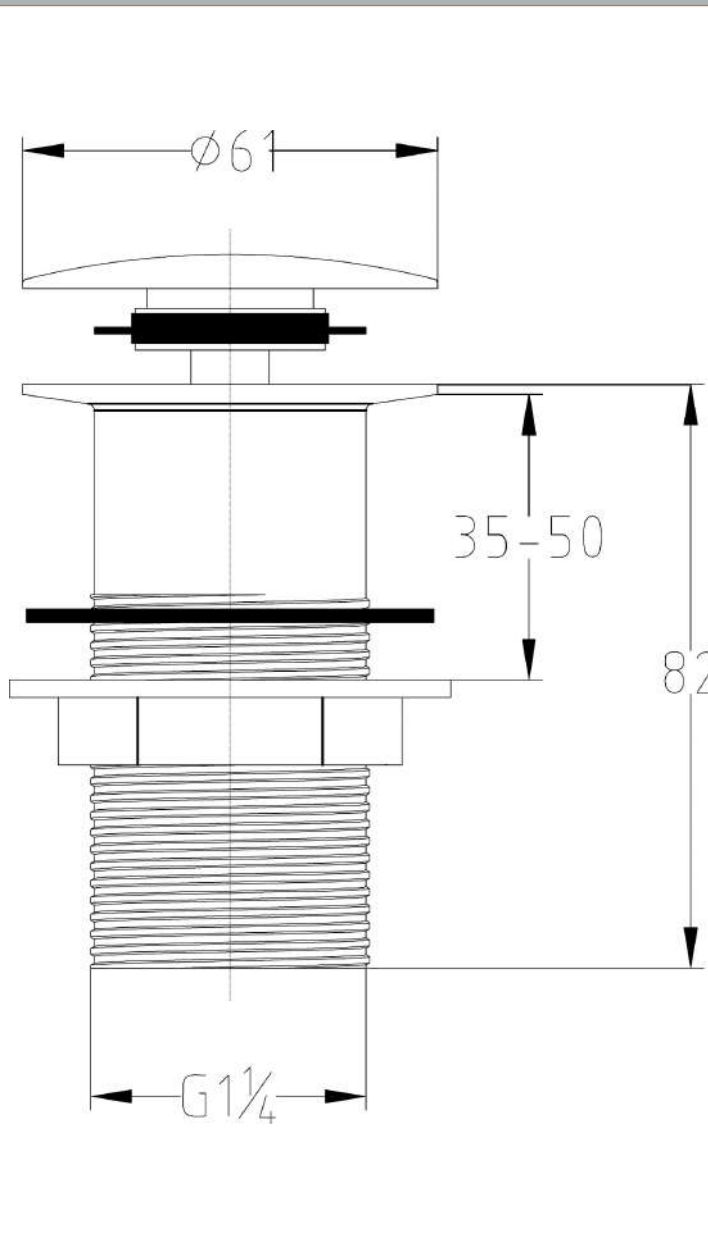

Sales Code: E338

Description: Easyclean Sprung Plug Basin Waste Us

Product Dimensions

Length (mm):	
Width (mm):	0
Height (mm):	0
Depth (mm):	0
Nett Weight (kg):	0.28

Packaging Dimensions

Height (mm):	100
Width (mm):	65
Depth (mm):	65
Gross Weight (kg):	0.28

Packaging Data

Box Colour:	White Cardboard Box
Box Qty:	0
Label Size:	0 x 0
Label Colour:	White Label
Label Qty:	0

Outer Box Dimensions (If Applicable)

Height (mm):	0
Width (mm):	0
Length (mm):	
Depth (mm):	
Gross Weight (kg):	0
Barcode:	5055369011865

Product Details

Country of Origin:	China
Fitting Instruction:	No
CE & UKCA:	N/A
Product Material:	Brass
Heating Element Wattage:	Not Applicable
Colour/Finish:	Chrome
Product Diameter:	61mm
Connection Size:	11/4"